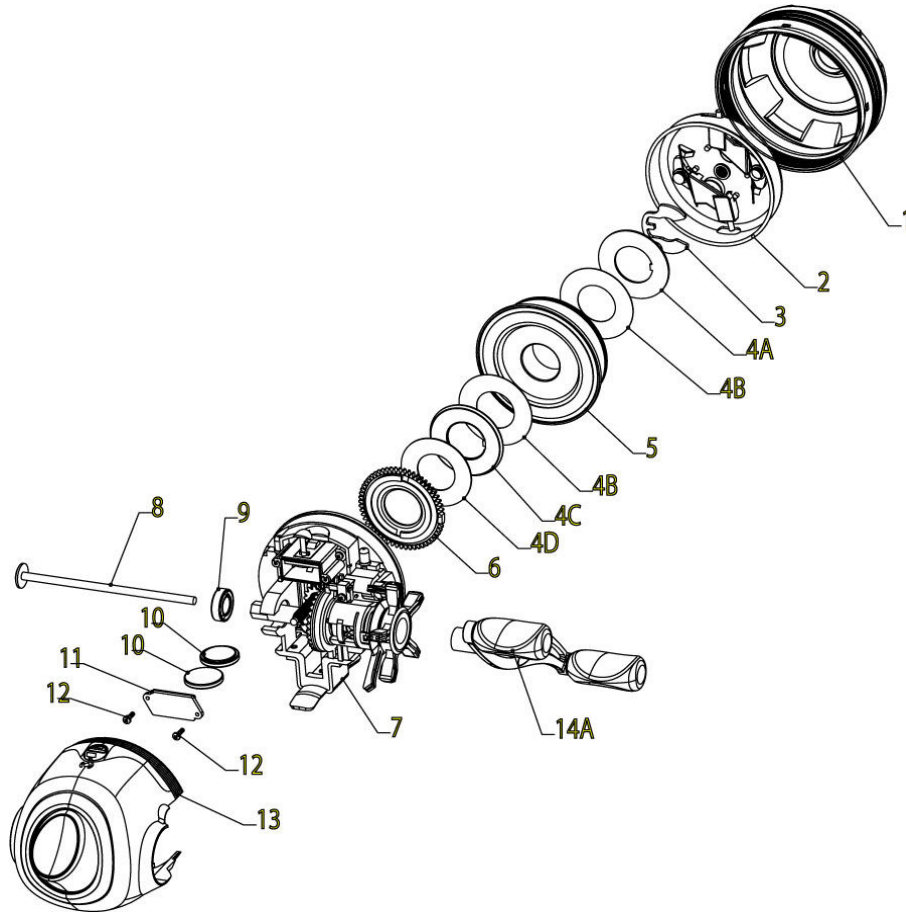

### HawgSeeker Bite Alert Spincast Reel Part List

Key #	Description	Part No.	Key #	Description	Part No.
1	Front Cover Assembly	XE324-01	11	Module Cover Kit includes:	XE4154-01
2	Spinner Head Assembly	XE310-01		11A - Module Cover	
3	Spool Clip	XE034-01		11B - Module Cover Gasket	
4	Drag Washer Kit includes:	XE4108-01	12	M2 X 6 Screw	XE149-01
	4A - Keyed Drag Washer		13	Back Cover Assembly	XE323-01
	4B - Drag Washer		14	Crank Handle Kit includes:	XE4318-01
	4C - Tapered Drag Washer			14A - Crank Rod Handle Assembly	
	4D - Spring Washer			8 - Crank Rod Handle Assembly	
5	Spool Assembly	XE321-01			
6	Drag Cam	XE027-01			
7	Body Assembly	XE301-01			
8	Crank Rod	XE067-01			
9	Ball Bearing	EY030-01			
10	Battery, Lithium CR20-32	XE157-01			