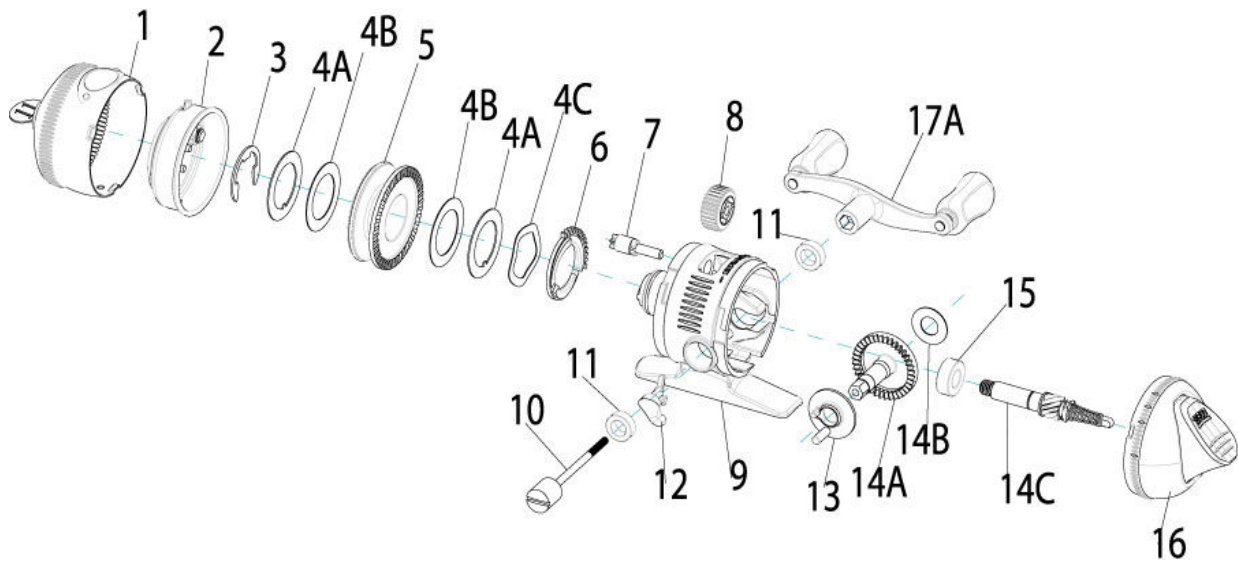

ZEBCO

Micro Authentic

11MA

Zecco 11 Micro Authentic Spincast Reel Part List					
Key #	Description	Part No.	Key #	Description	Part No.
1	Front Cover Assembly	BY324-01	11	Bushing	BY026-01
2	Spinner Head Assembly	BY310-01	12	Anti-Reverse/Bait Alert Switch	BY019-01
3	Spool Clip	BY034-01	13	Anti-Reverse Pawl	BY061-01
4	Drag Washer Kit includes:	BY4108-01	14	Drive Gear Kit Includes:	BY4012-01
	4A - Keyed Drag Washer			14A - Drive Gear	
	4B - Drag Washer			14B - Gear Shim Washer	
	4C - Wave Washer			14C - Center Shaft Assembly	
5	Spool Assembly	BY321-01	15	Ball Bearing	BY030-01
6	Drag Cam	BY027-01	16	Back Cover Assembly	BY323-01
7	Drag Pinion	BY054-01	17	Crank Handle Kit Includes:	BY4318-01
8	Drag Adj. Wheel	BY032-01		17A - Crank Rod Handle Assy.	
9	Body Assembly	CB301-01		10 - Crank Rod Assembly	
10	Crank Rod Assembly	BY367-01			