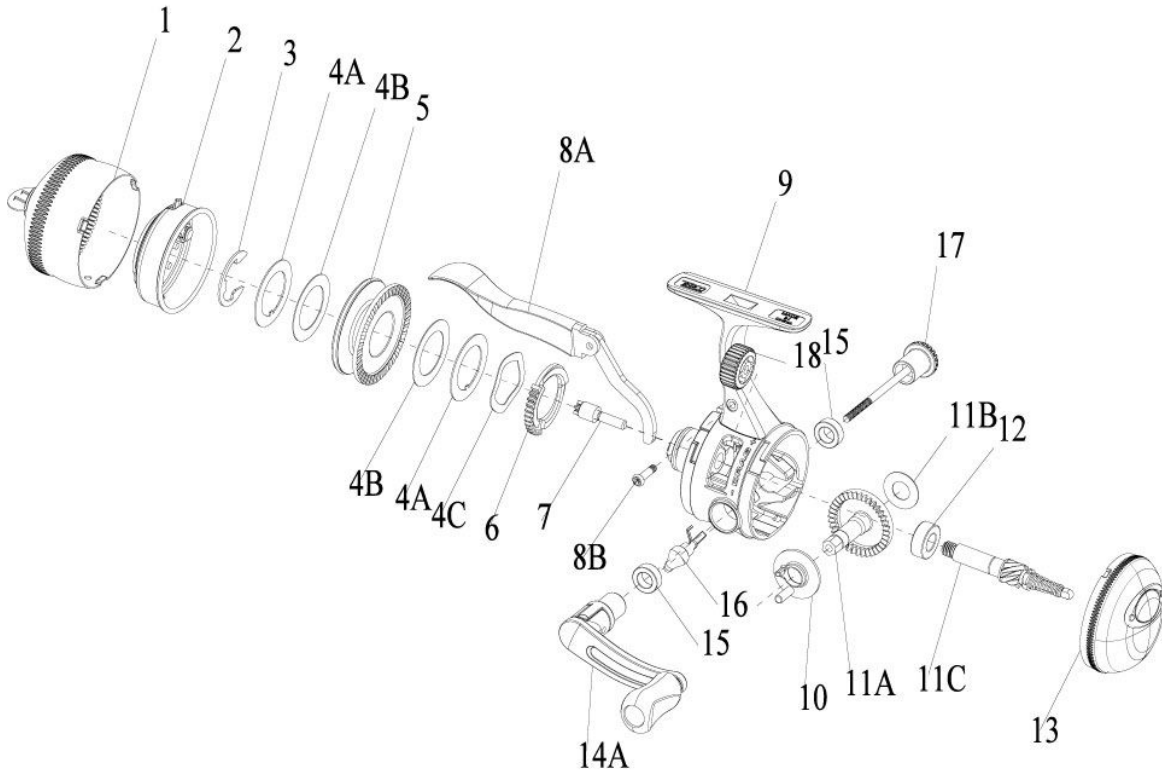

## Micro Triggerspin

### 11MTSA

**Zebco 11 Micro Triggerspin Authentic Spincast Reel Part List**

Key #	Description	Part No.	Key #	Description	Part No.
1	Front Cover Assembly	CY324-01	10	Anti-Reverse Pawl	BY061-01
2	Spinner Head Assembly	BY310-01	11	Drive Gear Kit includes	BY4012-01
3	Spool Clip	BY034-01		11A - Drive Gear	
4	Drag Washer Kit includes:	BY4108-01		11B - Gear Shim Washer	
	4A - Keyed Drag Washer			11C - Center Shaft Assembly	
	4B - Drag Washer		12	Ball Bearing	BY030-01
	4C - Wave Washer		13	Back Cover Assembly	CY323-01
5	Spool Assembly	BY321-01	14	Crank Handle Kit includes	CY4318-01
6	Drag Cam	BY027-01		14A - Crank Handle Assembly	
7	Drag Pinion	BY054-01		17 - Crank Rod Assembly	
8	Trigger Assembly Kit includes	CY4309-01	15	Bushing	BY026-01
	8A - Trigger Assembly		16	Anti-Reverse/Bait Alert Switch	BY019-01
	8B - Trigger Screw		17	Crank Rod Assembly	CY367-01
9	Body Assembly	CY301-01	18	Drag Adj. Wheel	BY032-01