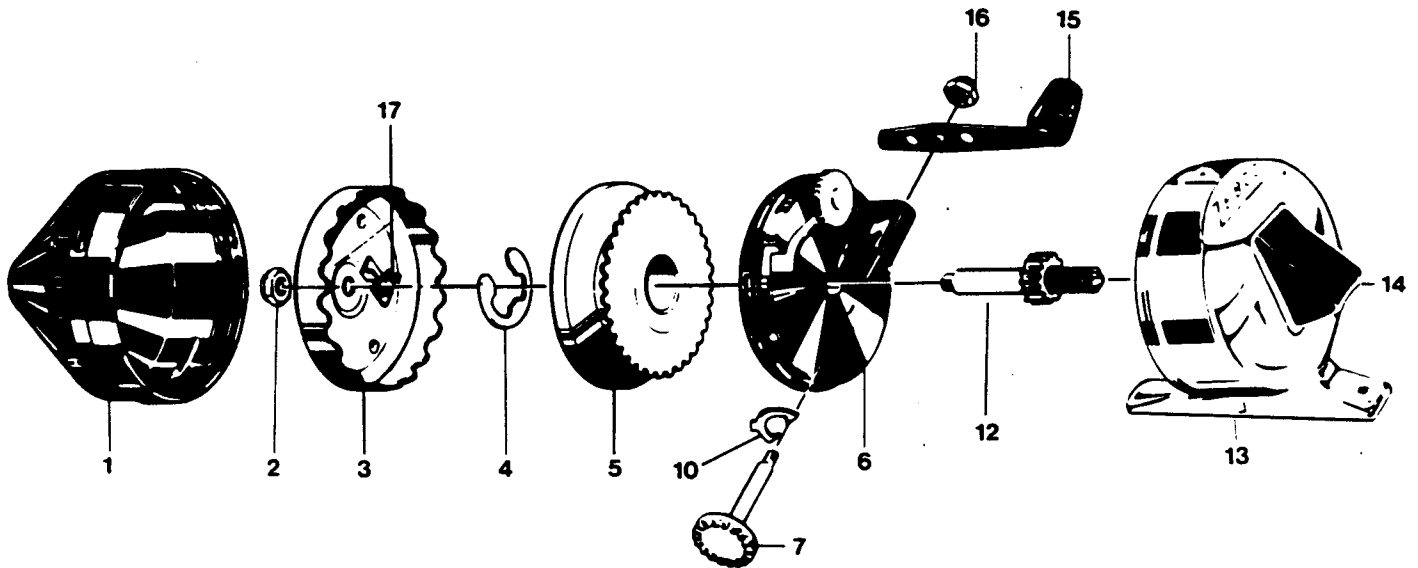

ZEBCO 202

Key No.	Part No.	Description	Price
1	XZ324-22	FRONT COVER	1.82
2	JZ006	SPINNER HEAD NUT	.44
3	XZ310	SPINNER HEAD SUB ASSEMBLY	2.05
4	XZ034	SPOOL CLIP	.33
5	XZ021	SPOOL	1.53
5	XZ321-10P	WND SPOOL 10#	2.69
6	XZ301	BODY S/A	2.43
7	XZ308	CRANK SHAFT SUB-ASSEMBLY	1.93
10	XZ063	ANTI REVERSE PAWL	.33
12	XZ315	CENTER SHAFT SUB-ASSEMBLY	2.05
13	XZ323-19	BACK COVER S/A	2.26
14	XZ009-2	THUMB STOP BLACK	.62
15	XZ318-1	CRANK HANDLE S/A	1.66
16	AZ003	CRANK NUT	.56
17	EZ027	SPINNERHEAD SPRING	.33

Prices subject to change without notice. Prices do not include postage and handling.

PLEASE ORDER BY PART NUMBER

Rev. 5/93

Zebco Division Brunswick Corporation, Box 270, Tulsa, OK 74101 USA 918-836-5581