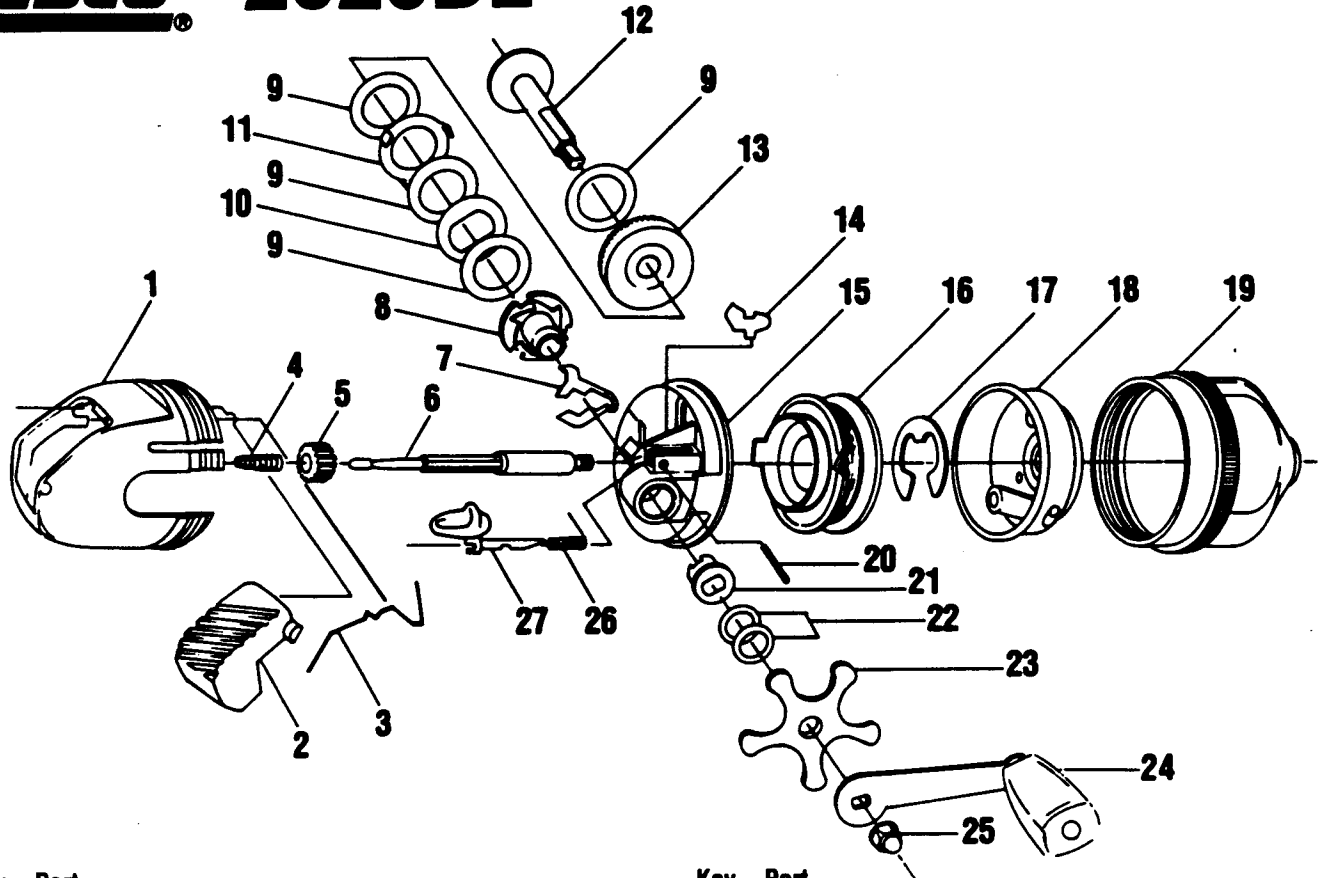

# ZEBCO® 2020DL

Key No.	Part No.	Description	Price
1	WE323	Back Cover Assy. (1,2,3)	6.61
2	KY009-1	Thumbstop	1.00
3	QY038	Thumbstop Spring	.49
4	JY020-2	Centershaft Spring	.31
6	WY315	Centershaft S/A (4,5,6)	3.58
7	WE061	A/R Actuator	.44
8	WE091	A/R Ratchet	.40
9	WE033	Drag Washer	.45
10	WE040	Washer - Doubled	.77
11	WE108	Keyed Washer	.38
12	WE008	Crank Shaft	1.95
13	WE012	Crank Gear	2.15
14	JY060	A/R Pawl	.44
15	WY301-5	Body Assy. (20,26,27)	7.95
16	HE321-6HP	Wound Spool 6# H.P.	5.21
17	JY034	Spool Clip	.44
18	JY310	Spinnerhead Assembly	4.97
19	JY324-16	Front Cover Assembly	4.75
21	WE092	Cam	.38
22	WE031	Spring Washer	.45
23	WE032	Star Drag	.44
24	JY318-7	Handle Assembly	2.99
25	AZ003	Crank Nut	.56

Key No.	Part No.	Description	Price
---------	----------	-------------	-------

Prices subject to change without notice. Prices do not include postage and handling.

**PLEASE ORDER BY PART NUMBER**

Rev. 5/93