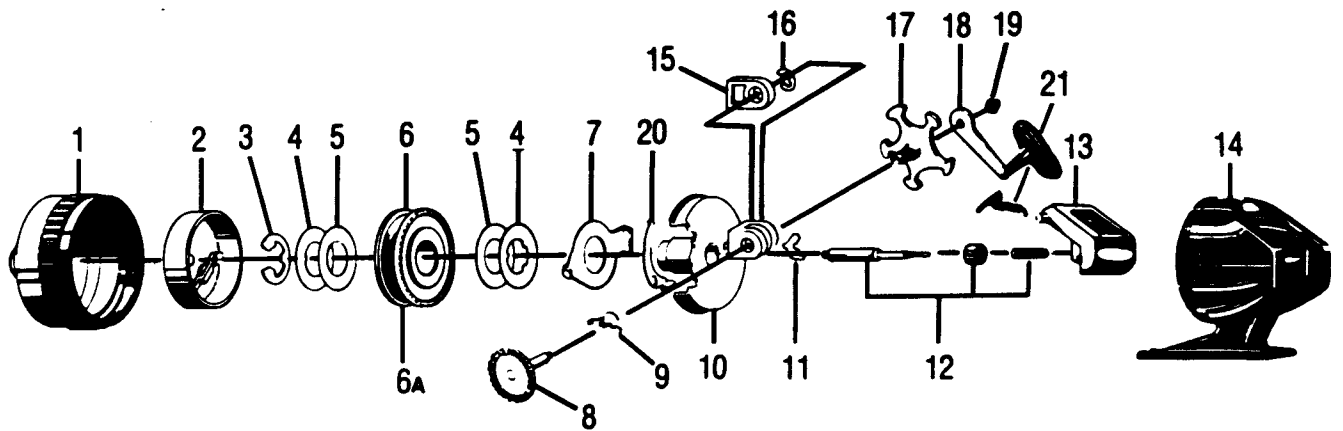

# ZEBCO 2020N

Key No.	Part No.	Description	Price
1	JY324-12	FRONT COVER S/A	4.75
2	JY310	SPINNERHEAD	4.97
3	JY034	SPOOL CLIP	.44
4	JY040	SPOOL WASHER	.77
5	JY108	FLAT WASHER, DRAG	.38
6	JY021	SPOOL	2.14
6	JY321-8H	WOUND SPOOL 8# MONO HP	5.21
7	NY027	CLUTCH RING	.88
8	JY308	CRANK GEAR SUB-ASSEMBLY	3.03
9	JY061	PAWL ACTUATOR	.44
10	JY301	BODY SUB-ASSM	7.95
11	JY060	ANTI-REVERSE PAWL	.44
12	JY315	CENTER SHAFT S/A	3.58
13	KY009	THUMB STOP	1.00
14	JY323-5	BACK COVER S/A	6.38
15	JY054	SLIDE DRAG ACTUATOR	1.27
16	JY121	RETAINER CLIP	.38
17	JY032-1	DRAG STAR	.42
18	JY318-5	HANDLE ASSY.	3.03
19	AZ003	CRANK NUT	.56
20	RY033	RATCHET SPRING	.49
21	QY038	THUMB STOP SPRING	.49
22	WY026	CRANK SHAFT BUSHING	2.46

Prices subject to change without notice. Prices do not include postage and handling.

**PLEASE ORDER BY PART NUMBER**

Rev. 5/93

Zebco Division Brunswick Corporation, Box 270, Tulsa, OK 74101 USA 918-836-5581