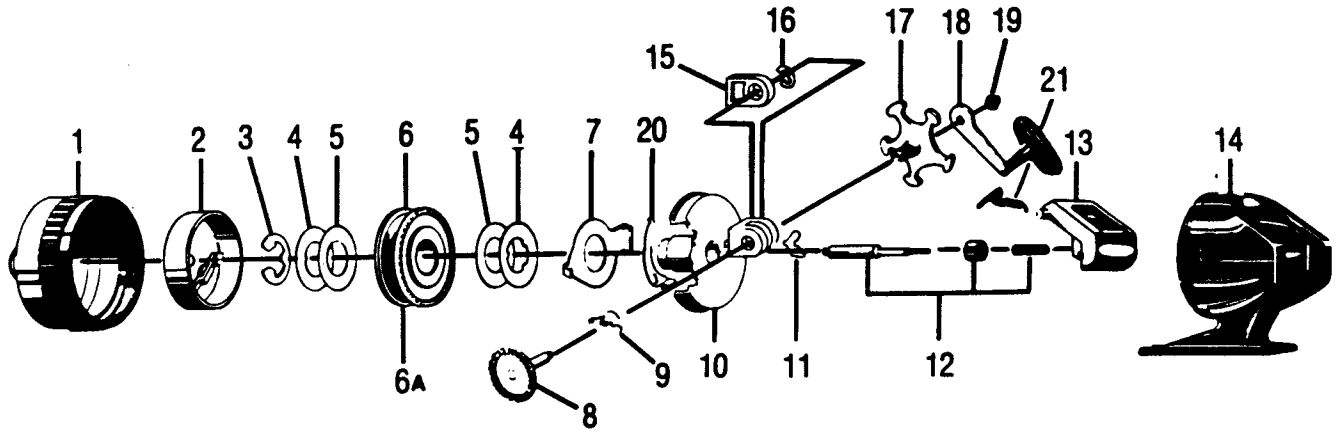

# ZEBCO 2030N

Key No.	Part No.	Description	Price
1	KY324-5	FRONT COVER ASSY.	4.97
2	KY310-1	SPINNERHEAD S/A	5.36
3	GZ034-1	SPOOL RETAINER CLIP	.57
4	CJ040-1	SPOOL WASHER (METAL)	.95
5	CJ108-1	FLAT WASHER	.38
6	KY021	SPOOL	2.14
6	KY321-14H	SPOOL W/14# HI PERF LINE	6.26
7	KY027-1	CLUTCH RING	1.00
8	KY308-1	CRANK SHAFT S/A	3.20
9	JY061	PAWL ACTUATOR	.44
10	KY301	BODY ASSEMBLY 2030	8.28
11	JY060	ANTI-REVERSE PAWL	.44
12	KY315	CENTER SHAFT SUB-ASSEMBLY	3.80
13	KY009	THUMB STOP	1.00
14	KY323-6	BACK COVER S/A	6.62
15	KY054-1	SLIDE DRAG ACTUATOR	1.27
16	JY121	RETAINER CLIP	.38
17	KY032-1	DRAG STAR	.42
18	KY318-3	HANDLE ASSY.	3.25
19	AZ003	CRANK NUT	.56
21	KY038	THUMB STOP SPRING	.74
22	KY026-5	CRANK BUSHING	2.83

Prices subject to change without notice. Prices do not include postage and handling.

**PLEASE ORDER BY PART NUMBER**

Rev. 5/93

Zebco Division Brunswick Corporation, Box 270, Tulsa, OK 74101 USA 918-836-5581