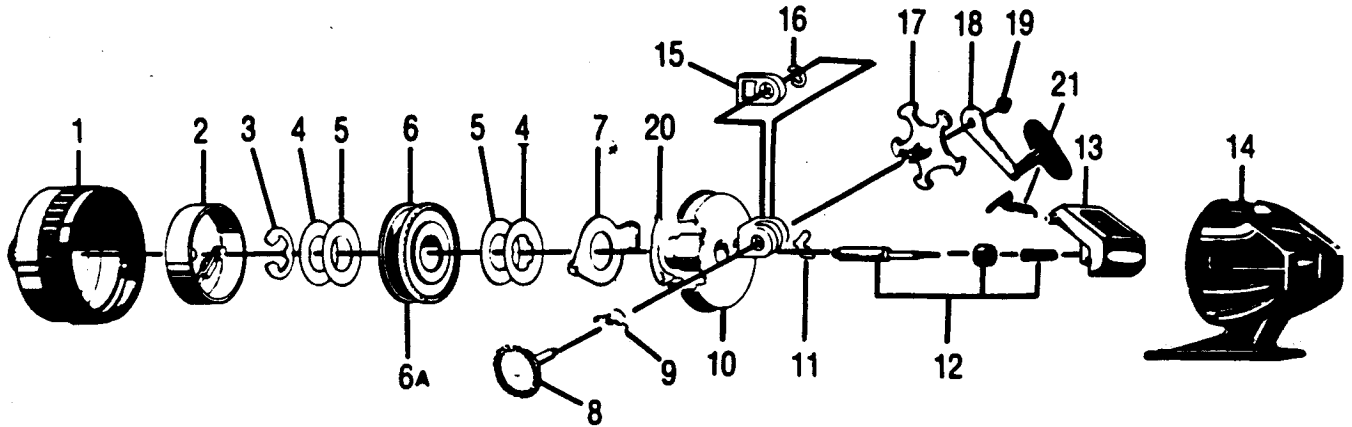

ZEBCO 2030N

Key No.	Part No.	Description	Price
1	KY324-5	FRONT COVER ASSY.	4.97
2	KY310-1	SPINNERHEAD S/A	5.36
3	GZ034-1	SPOOL RETAINER CLIP	.57
4	CJ040-1	SPOOL WASHER (METAL)	.95
5	CJ108-1	FLAT WASHER	.38
6	KY021	SPOOL	2.14
6	KY321-14H	SPOOL W/14# HI PERF LINE	6.26
6A			
7	KY027-1	CLUTCH RING	1.00
8	KY308-1	CRANK SHAFT S/A	3.20
9	JY061	PAWL ACTUATOR	.44
10	KY301	BODY ASSEMBLY 2030	8.28
11	JY060	ANTI-REVERSE PAWL	.44
12	KY315	CENTER SHAFT SUB-ASSEMBLY	3.80
13	KY009	THUMB STOP	1.00
14	KY323-6	BACK COVER S/A	6.62
15	KY054-1	SLIDE DRAG ACTUATOR	1.27
16	JY121	RETAINER CLIP	.38
17	KY032-1	DRAG STAR	.42
18	KY318-3	HANDLE ASSY.	3.25
19	AZ003	CRANK NUT	.56
21	KY038	THUMB STOP SPRING	.74
22	KY026-5	CRANK BUSHING	2.83

Prices subject to change without notice. Prices do not include postage and handling.

PLEASE ORDER BY PART NUMBER

Rev. 5/93

Zebco Division Brunswick Corporation, Box 270, Tulsa, OK 74101 USA 918-836-5581