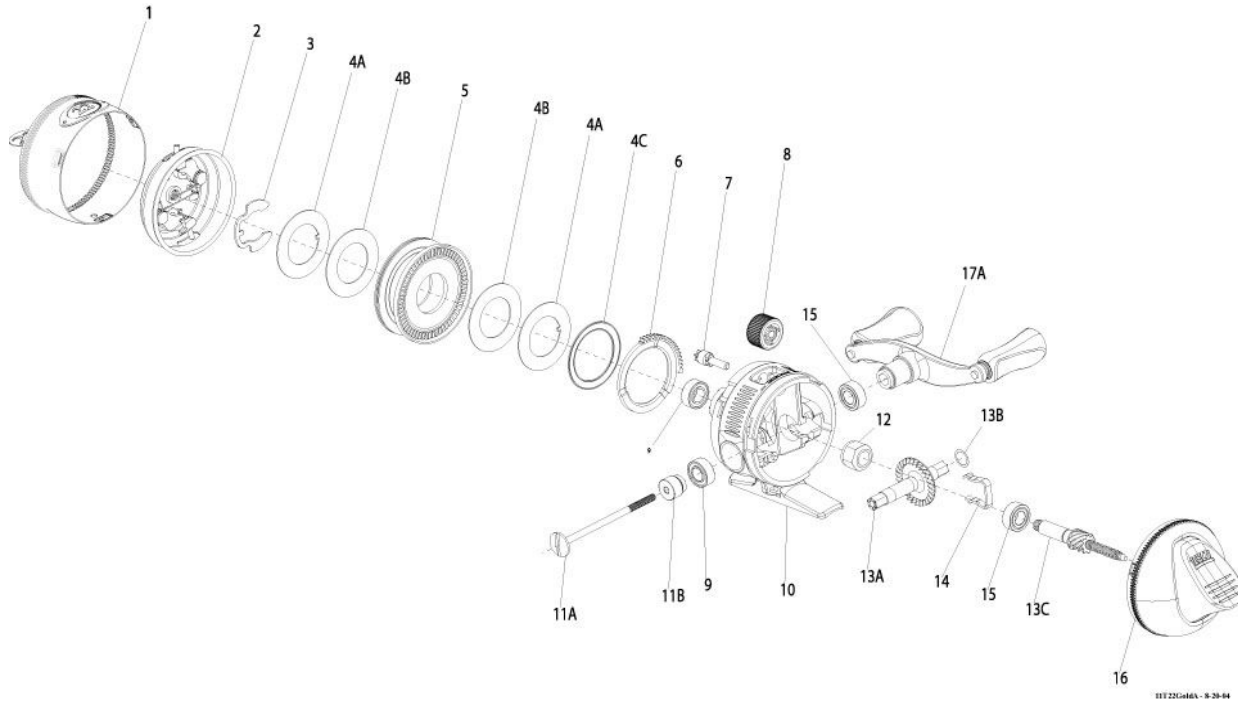

ZEBCO

22 Gold

Zebco 22 Gold Spincast Reel Part List

Key #	Description	Part No.	Key #	Description	Part No.
1	Front Cover Assembly	DY324-01	13	Drive Gear Kit includes	DY4012-01
2	Spinner Head Assembly	DY310-01		13A - Drive Gear	
3	Spool Clip	EY034-01		13B - Gear Shim Washer	
4	Drag Washer Kit includes	EY4108-01		13C - Center Shaft Assembly	
	4A - Keyed Drag Washer		14	Bearing Retainer Clip	EY029-01
	4B - Drag Washer		15	Ball Bearing	EY030-01
	4C - Wave Washer		16	Back Cover Assembly	DY323-01
5	Spool Assembly	DY321-01	17	Crank Handle Kit includes:	DY4318-01
6	Drag Cam	DY027-01		17A - Crank Rod Handle Ass	
7	Drag Pinion	DY054-01		11A - Crank Rod	
8	Drag Adj. Wheel	DY032-01		11B - Crank Rod Spacer	
9	Bushing	EY026-01			
10	Body Assembly	DY301-01			
11	Crank Rod Kit includes:	DY4067-01			
	11A - Crank Rod				
	11B - Crank Rod Spacer				
12	Anti-Reverse Clutch	EY112-01			