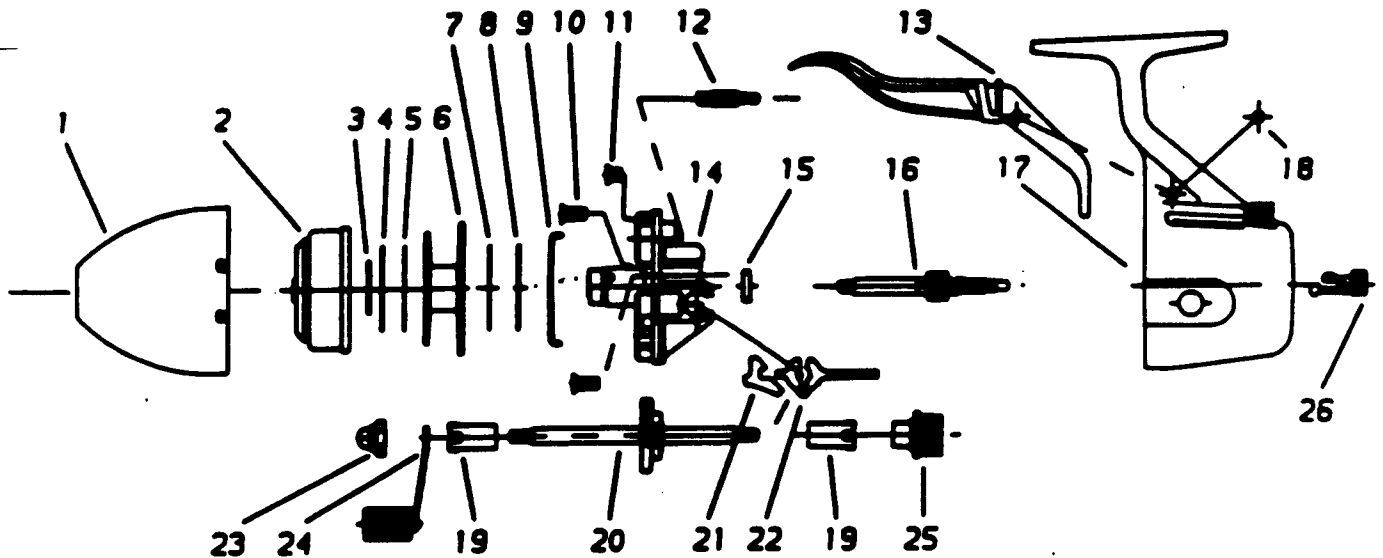

ZEBCO 257TS

Key No.	Part No.	Description	Price
1	SE324-3	FRONT COVER	6.70
2	SE310	SPINNERHEAD	4.07
3	SE034	SPOOL CLIP	.36
4	SE040-2	SPOOL W/S - STEEL	.98
5	SE108-2	DRAG W/S - PLASTIC	.52
6	SE321-1	SPOOL W/LINE	5.21
7	SE108-1	DRAG W/S - PLASTIC	.52
8	SE040-1	SPOOL W/S - STEEL	.46
9	SE027	CLUTCH RING	.98
10	KE126	SCREWS (2)	.48
11	SE126	SCREW	.67
12	TE054	DRAG SCREW	2.16
13	TE350	TRIGGER	2.63
14	SE301-2	BODY	9.22
15	BJ017	BALL BEARING	5.90
16	SE315	CENTER SHAFT ASSY	5.41
17	TE323-2	BACK COVER	6.95
18	CJ172-3	FINGER BRAKE PIN	.56
19	KE026	CRANK BUSHING (2)	.97
20	TE308	CRANK SHAFT ASSY	3.19
21	KE060	ANTI-REVERSE PAWL	.54
22	TE061	ANTI-REVERSE DRAG	.93
23	AZ003	CRANK NUT	.56
24	TE318	HANDLE ASSY	3.04
25	TE068	CAP	1.49
26	TE002	ANTI-REVERSE ACTUATOR	1.24

Prices subject to change without notice. Prices do not include postage and handling.

PLEASE ORDER BY PART NUMBER

Rev. 5/93

Zebeo Division Brunswick Corporation, Box 270, Tulsa, OK 74101 USA 918-836-5581