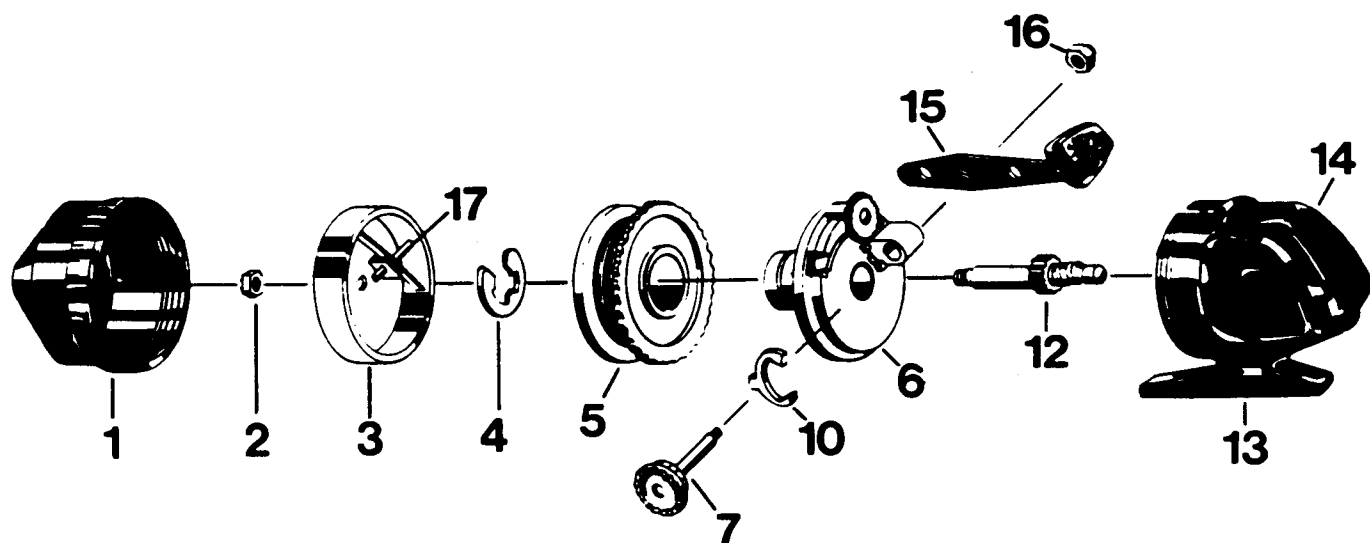

# ZEBCO 303

Key No.	Part No.	Description	Price
1	LE324-3	FRONT COVER ASSY.	1.02
2	JZ006	SPINNER HEAD NUT	.44
3	ZZ310	SPINNERHEAD ASS'Y	2.69
4	JY034	SPOOL CLIP	.44
5	JY321-8P	WND SPOOL 8# LINE	5.21
6	ZZ301	BODY ASSY	2.27
7	XZ308	CRANK SHAFT SUB-ASSEMBLY	1.93
10	XZ063	ANTI REVERSE PAWL	.33
12	ZZ315	CENTERSHAFT SUBASSEMBLY	1.96
13	LE323-4	BACK COVER ASSY.	1.02
14	LE009-2	THUMB BRAKE	1.19
15	XZ318-9	CRANK HANDLE S/A	1.66
16	AZ003	CRANK NUT	.56
17	AE049	PICK-UP PIN SPRING	.31

Prices subject to change without notice. Prices do not include postage and handling.

**PLEASE ORDER BY PART NUMBER**

Rev. 5/93

Zebco Division Brunswick Corporation, Box 270, Tulsa, OK 74101 USA 918-836-5581