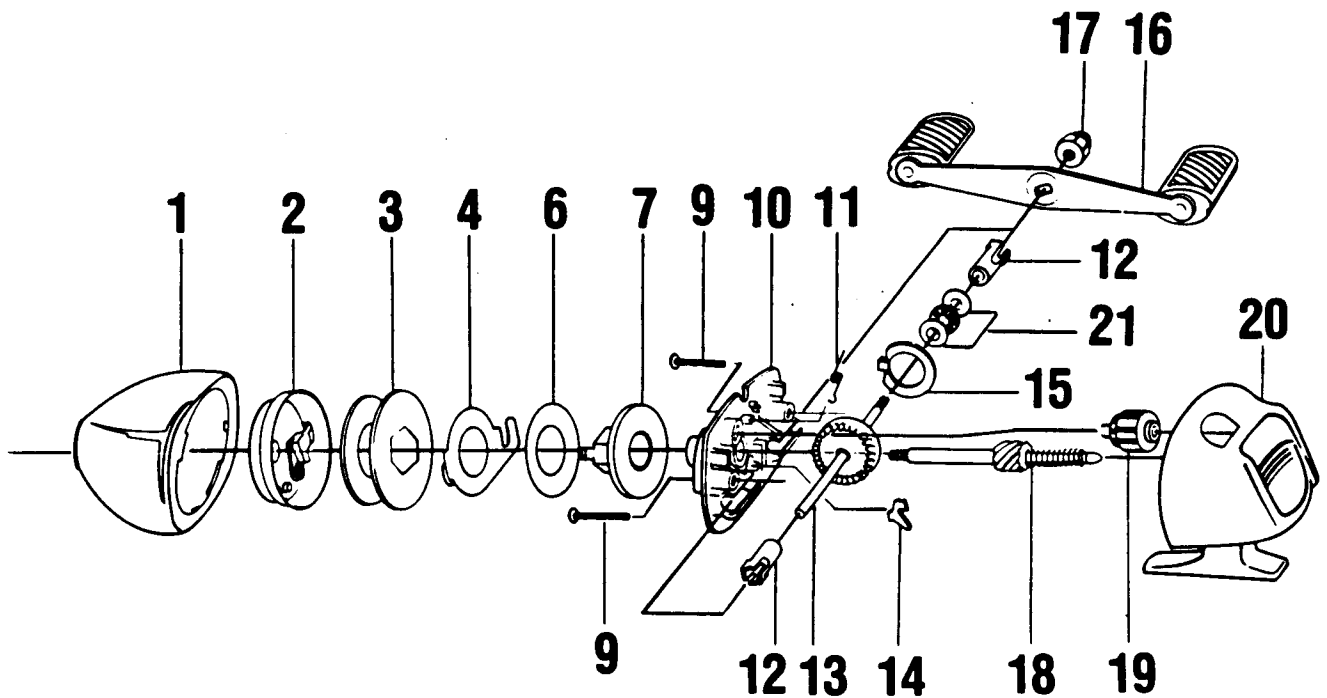

ZEBCO 357

Key No.	Part No.	Description	Price
1	KE324-2	FRONT COVER ASSY.	6.38
2	KE310	SPINNERHEAD ASSY.	4.45
3	KE021	SPOOL	2.14
3	KE321-2	SPOOL W/10# H.P. LINE	5.21
4	KE027	CLUTCH RING	1.56
6	JY108	DRAG WASHER	.37
7	KE189	SPOOL CARRIER	1.77
9	KE126	SCREWS (2)	.48
10	DE301	BODY ASSY.	10.66
11	BE064	CLICK SPRING	.70
12	KE026	CRANK BUSHING (2)	.97
13	KE308	CRANKSHAFT ASSY.	3.32
14	KE060	ANTI-REVERSE PAWL	.54
15	KE061	ANTI-REVERSE ACTUATOR	.54
16	KE318-4	HANDLE ASSY.	5.73
17	AZ003	CRANK NUT	.56
18	KE315	CENTERSHAFT ASSY.	6.53
19	KE032	DRAG ADJUSTMENT WHEEL	3.32
20	KE323-2	BACK COVER ASSY.	6.16
21	KE030	THRUST BEARING	5.89
22	KE054	DRAG SCREW	.54
23	BE064	CLICK SPRING	.70

Prices subject to change without notice. Prices do not include postage and handling.

PLEASE ORDER BY PART NUMBER

Rev. 5/93

Zebco Division Brunswick Corporation, Box 270, Tulsa, OK 74101 USA 918-836-5581