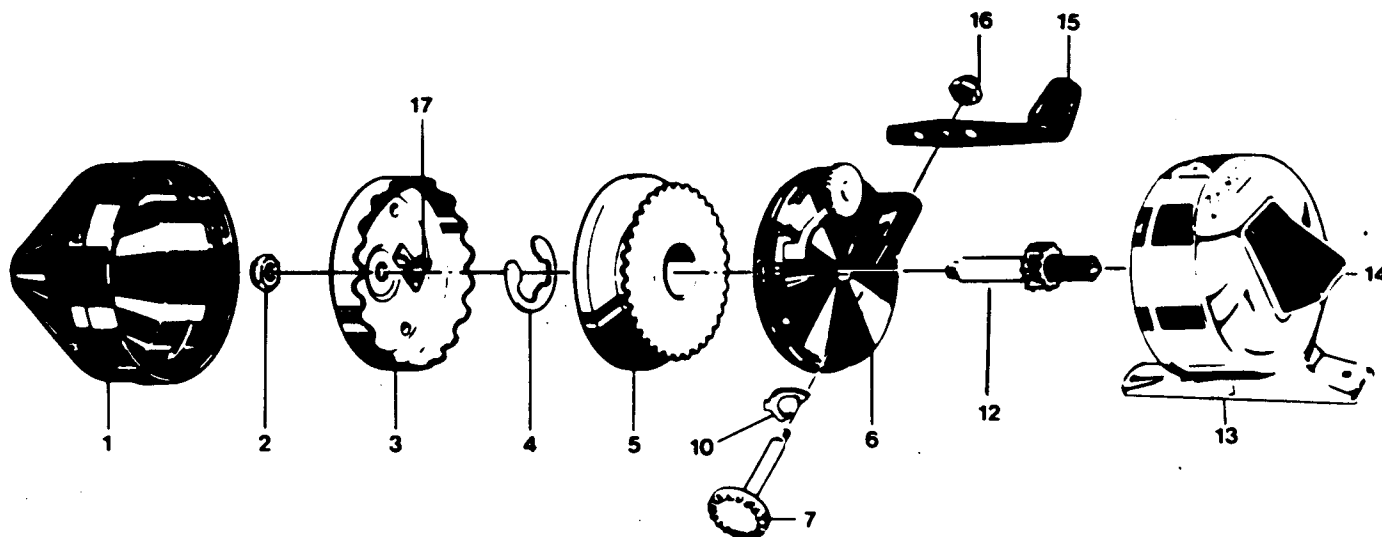

# ZEBCO 404

| Key No. | Part No.  | Description               | Price |
|---------|-----------|---------------------------|-------|
| 1       | EZ324-8   | FRONT COVER S/A           | 2.32  |
| 2       | JZ006     | SPINNER HEAD NUT          | .44   |
| 3       | EZ310     | SPINNER HEAD SUB ASSEMBLY | 2.70  |
| 4       | XZ034     | SPOOL CLIP                | .33   |
| 5       | EZ021     | SPOOL                     | 1.66  |
| 5       | EZ321-15P | SPOOL/15# PREM MONO LINE  | 3.25  |
| 6       | EZ308     | CRANKGEAR W/PAWL          | 1.78  |
| 7       | EZ301     | BODY S/A                  | 2.76  |
| 10      | EZ014     | PAWL ACTUATOR             | .44   |
| 12      | EZ315     | CENTER SHAFT SUB-ASSEMBLY | 2.43  |
| 13      | EZ323-7A  | LT. GRAY BACK COVER       | 2.98  |
| 14      | XZ009-2   | THUMB STOP BLACK          | .62   |
| 15      | EZ318-5   | CRANK HANDLE S/A          | 1.77  |
| 16      | AZ003     | CRANK NUT                 | .56   |
| 17      | EZ027     | SPINNERHEAD SPRING        | .33   |