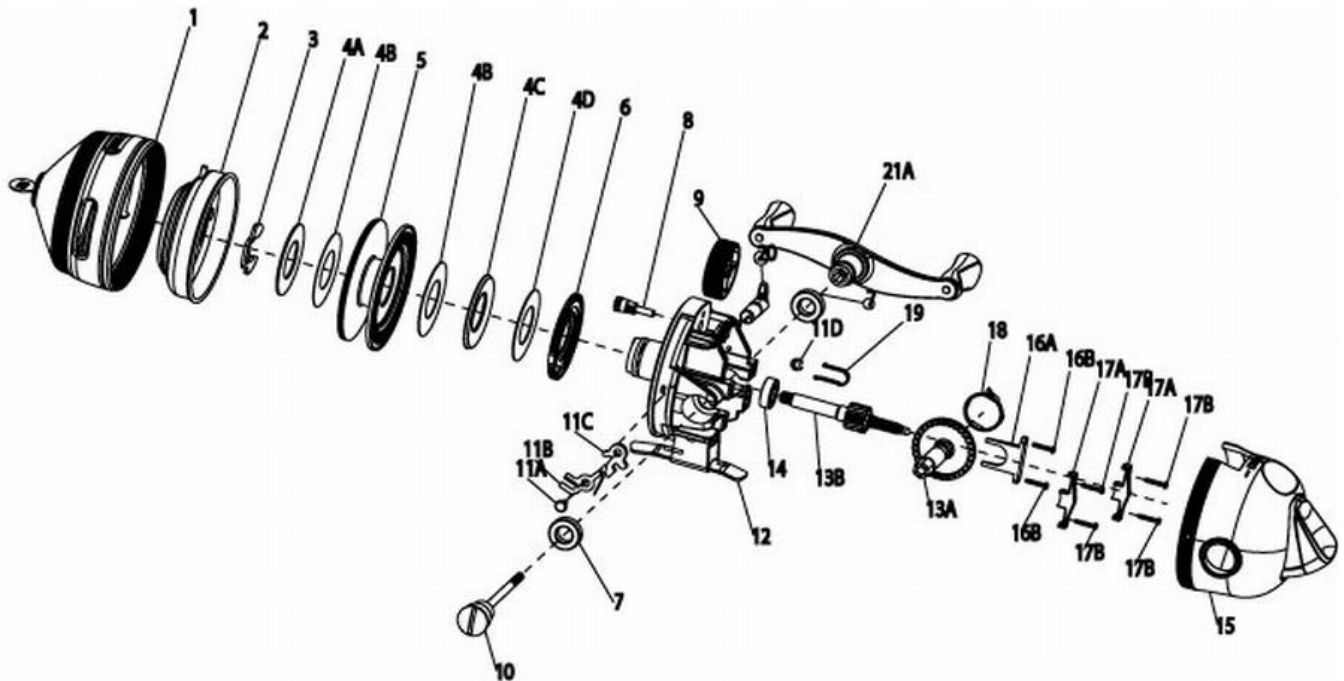

## 808 Magnum

**ZEBCO 808 MAGNUM Spincast Reel Part List**

Key #	Description	Part No.	Key #	Description	Part No.
1	Front Cover Assembly	UZ324-01	12	Body Assembly	UZ301-01
2	Spinner Head Assembly	UZ310-01	13	Drive Gear & Pinion Kit includes:	UZ4012-01
3	Spool Clip	UZ034-01		13A - Drive Gear	
4	Drag Washer Kit includes:	UZ4108-01		13B - Pinion Assembly	
	4A - Keyed Drag Washer		14	Ball Bearing	UZ017-01
	4B - Drag Washer		15	Back Cover Assembly	UZ323-01
	4C - Tapered Drag Washer		16	Bearing Retainer Wedge Kit includes:	UZ4029-01
	4D - Spring Washer			16A - Wedge, Bearing Retainer	
5	Spool Assembly	UZ321-01		16B - Self Tapping Screw	
6	Drag Cam	UZ027-01	17	Bearing Cap Kit includes:	UZ4089-01
7	Bushing	UZ026-01		17A - Bearing Cap	
8	Drag Pinion	UZ054-01		17B - Self Tapping Screw	
9	Drag Wheel	UZ032-01	18	A/R Pawl Actuator	UZ062-01
10	Crank Rod	UZ067-01	19	Anti Reverse Switch Spring	UZ033-01
11	A/R Pawl Kit includes:	UZ4060-01	20	Bait Alert Switch	UZ002-01
	11A - A/R Pawl Pin		21	Crank Handle Kit includes:	UZ4318-01
	11B - A/R Click Spring			21A - Crank Handle Assembly	
	11C - A/R Pawl			10 - Crank Rod	
	11D - A/R Pawl Clip				