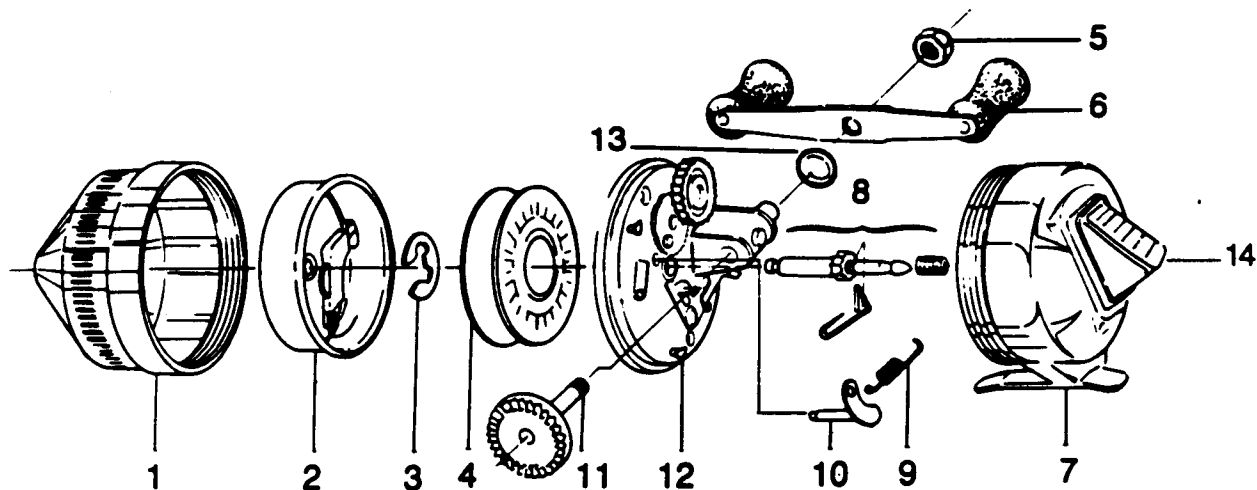

# ZEBCO 808N

Key No.	Part No.	Description	Price
1	EE324-2	FRONT COVER S/A	4.00
2	EE310-1	SPINNERHEAD ASSY.	6.46
3	GZ034-1	SPOOL RETAINER CLIP	.57
4	FE021	SPOOL (EMPTY)	4.35
4	FE321-3	SPOOL W/20# HI PERF LINE	6.46
5	QZ003	CRANK NUT	.72
6	ME318-1	CRANK HANDLE S/A	5.74
7	EE323-4	BACK COVER S/A	5.90
8	FE315-1	CENTER SHAFT ASSY.	3.70
9	PZ085-1	CLUTCH SPRING	.61
10	PZ307-1	CLUTCH SHAFT	1.66
11	PZ308-1	CRANK SHAFT	4.79
12	PZ301-2	BODY S/A	5.03
13	FE086-2	CRANK SHAFT SPACER	.88
14	PY009	THUMB STOP	1.05

Prices subject to change without notice. Prices do not include postage and handling.

**PLEASE ORDER BY PART NUMBER**

Rev. 5/93

Zebco Division Brunswick Corporation, Box 270, Tulsa, OK 74101 USA 918-836-5581