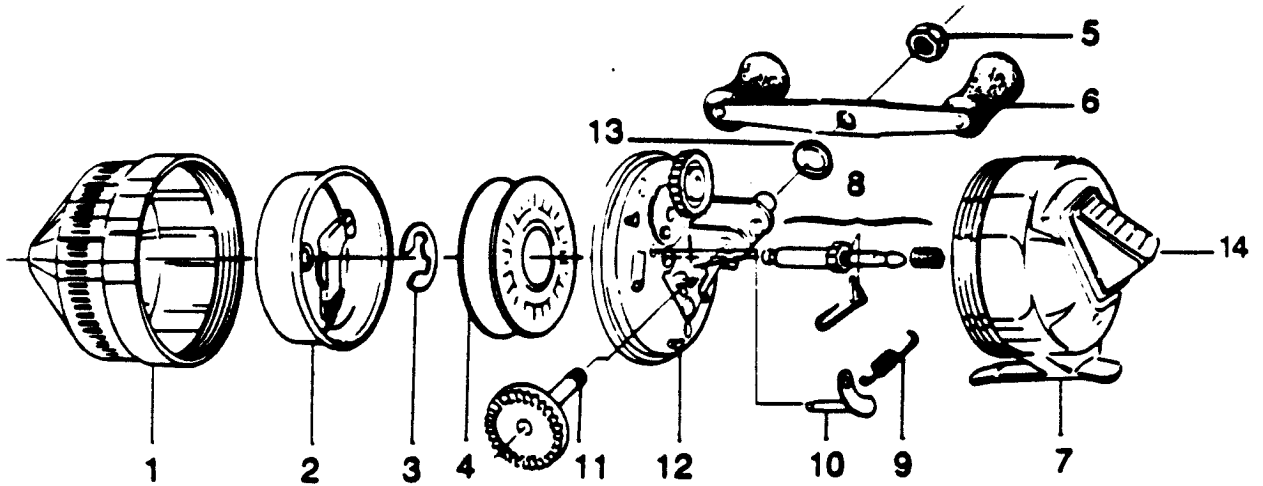

ZEBCO 808N

KEY PART

NO.	NO.	DESCRIPTION	PRICE
1	EE324-2	FRONT COVER S/A	3.73
2	EE310-1	SPINNERHEAD ASSY.	6.03
3	G2034-1	SPOOL RETAINER CLIP	.52
4	FE021	SPOOL (EMPTY)	4.06
4	FE321-3	SPOOL W/200 NI PERF LINE	6.03
5	Q2003	CRANK NUT	.67
6	HE318-1	CRANK HANDLE S/A	5.36
7	EE323-4	BACK COVER S/A	5.44
8	FE315-1	CENTER SHAFT ASSY.	3.45
9	PI085-1	CLUTCH SPRING	.57
10	PI307-1	CLUTCH SHAFT	1.55
11	PI308-1	CRANK SHAFT	4.22
12	PI301-2	BODY S/A	4.69
13	FE086-2	CRANK SHAFT SPACER	.82
14	PY009	THUMB STOP	.98

Prices subject to change without notice. Prices do not include postage and handling.

PLEASE ORDER BY PART NUMBER

Rev. 11/90

Zebco Division Brunswick Corporation, Box 270, Tulsa, OK 74101 USA 918-638-6661