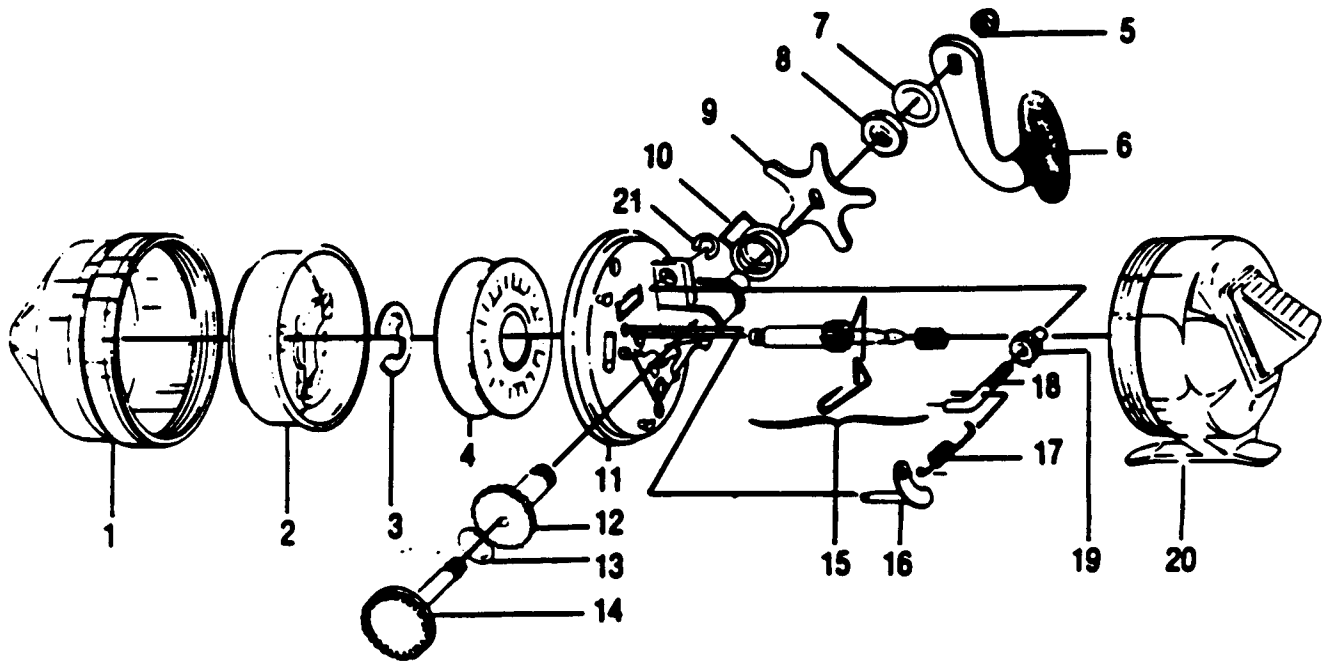

ZEBCO 888GW

Key No.	Part No.	Description	Price
1	FE324-04	FRONT COVER S/A	6.45
2	EE310-1	SPINNERHEAD ASSY	7.73
3	GZ034-1	SPOOL RETAINER CLIP	.57
4	PZ321-GW	SPOOL	9.01
5	QZ003	CRANK NUT	.72
6	PY318-5	HANDLE ASSY	5.41
7	FE086-1	CRANK SHAFT SPACER	.88
8	PY087-1	CRANK BUSHING NUT	.62
9	PY032-1	DRAG ADJ. STAR	1.33
10	MZ088-1	O-RING	.49
11	PY301-3	BODY ASSY	6.54
12	PY326-2	CRANK BUSHING	4.41
13	PZ070-1	THRUST WASHER	.28
14	PZ308-2	CRANK SHAFT ASSY.	4.52
15	FE315-1	CENTER SHAFT ASSY.	3.70
16	PY307-1	CLUTCH SHAFT	1.66
17	MZ085-1	CLUTCH SPRING	.61
18	MZ032-1	CLUTCH SCREW	.61
19	MZ086	CLUTCH PINION	.61
20	EE323-6	BACK COVER	6.44

Prices subject to change without notice. Prices do not include postage and handling.

PLEASE ORDER BY PART NUMBER

Rev. 5/93

Zebco Division Brunswick Corporation, Box 270, Tulsa, OK 74101 USA 918-836-5581