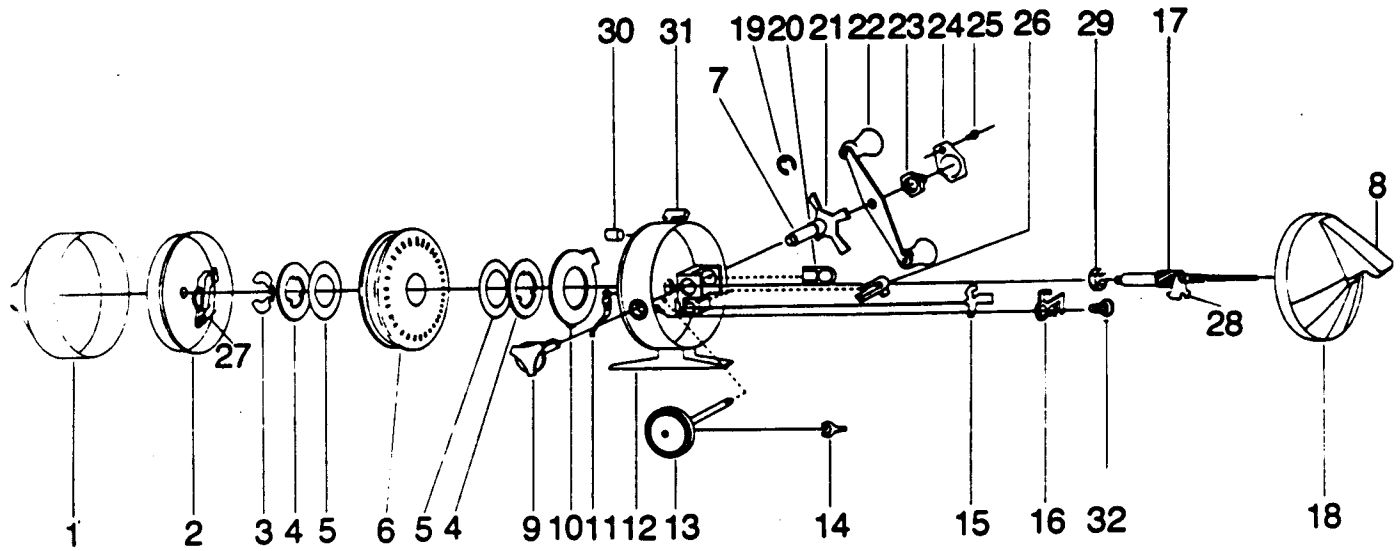

ZEBCO CGC1

Key No.	Part No.	Description	Price	Key No.	Part No.	Description	Price
1	KZ324-3	FRONT COVER ASSY.	8.60	27	JY049	PICKUP PIN ARM SPRING	.44
2	KZ310	SPINNER HEAD S/A	6.45	28	KZ065	ACTUATOR	.68
3	RY034-1	SPOOL RETAINER CLIP	.44	29	AZ028	BALL BEARING	6.63
4	CJ040-1	SPOOL WASHER (METAL)	.95	30	KZ169	SPOOL LOCK PLUNGER	.62
5	CJ108-1	FLAT WASHER	.38	31	KZ164	SPOOL LOCK LEVER	.42
6	KZ321-14H	WOUND SPOOL W/14# MONO HP	5.90	32	KZ086	DRIVE STUD	.36
7	KY026-5	CRANK BUSHING	2.83				
8	ME309	THUMB BRAKE	3.39				
9	KZ019	BAIT ALERT KNB	.49				
10	KZ027	CLUTCH RING	.85				
11	RY033	RATCHET SPRING	.49				
12	KZ301-3	BODY S/A	9.65				
13	KY308-2	CRANK SHAFT ASSY.	2.18				
14	JY061	PAWL ACTUATOR	.44				
15	KZ060	ACTUATOR PAWL	.56				
16	KZ014	BAIT CLICKER	.68				
17	KZ315-3	CENTER SHAFT ASSY.	3.80				
18	KZ323-3	BACK COVER ASSY.	9.13				
19	JY121	RETAINER CLIP	.38				
20	KZ054	DRAG ACTUATOR SLIDE	.99				
21	KZ032	DRAG STAR	1.36				
22	ME318-2	HANDLE ASSY.	4.65				
23	VY003	CRANK NUT	.56				
24	VY056	NUT LOCK	.25				
25	VY057	SCREW	.20				
26	RY002	ANTI-REVERSE KNOB	.74				

Prices subject to change without notice. Prices do not include postage and handling.

PLEASE ORDER BY PART NUMBER

Rev. 5/93

Zebco Division Brunswick Corporation, Box 270, Tulsa, OK 74101 USA 918-836-5581