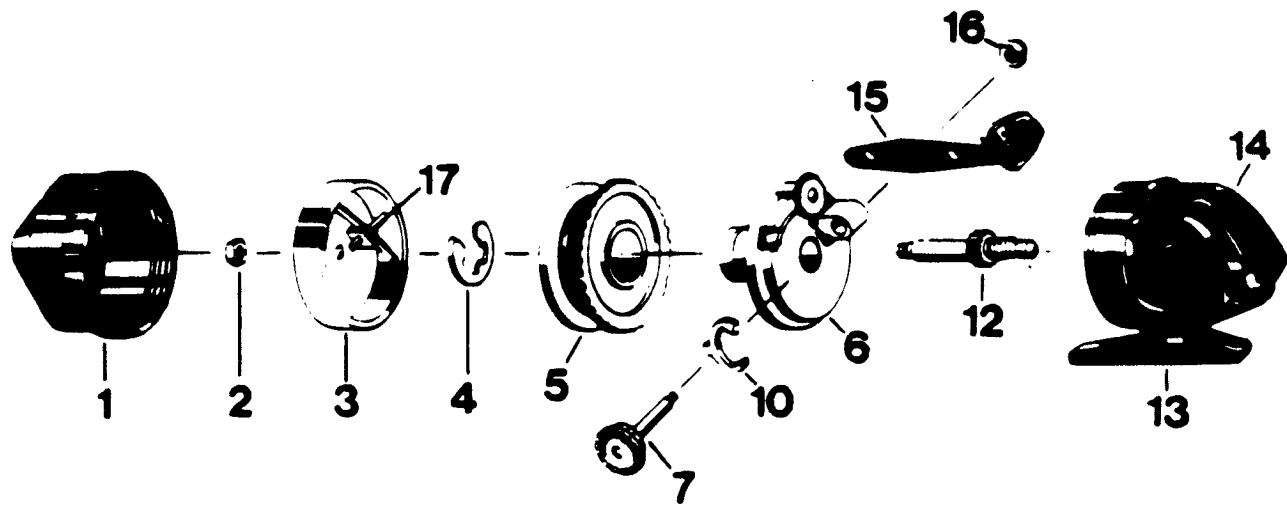

# ZEBCO CR6

KEY PART NO. NO.	DESCRIPTION	PRICE
1 LE324	FRONT COVER ASSY.	4.02
2 JC006	SPINNER HEAD NUT	.41
3 Z2310	SPINNERHEAD ASS'Y	2.51
4 JY034	SPOOL CLIP	.41
5 JY321-6P	SPOOL W/60 LINE	4.87
6 Z2301	BODY ASSY	2.12
7 X2308	CRANK SHAFT SUB-ASSEMBLY	1.80
10 X2353	ANTI REVERSE PAWL	.29
12 Z2315	CENTERSHAFT SUBASSEMBLY	1.83
13 LE323	BACK COVER W/TH. BR.	5.04
14 LE009	THUMB BRAKE	1.05
15 MY318	CRANK HANDLE S/A	1.55
16 AZ003	CRANK NUT	.52
17 AE049	PICK-UP PIN SPRING	.29

Prices subject to change without notice. Prices do not include postage and handling.

**PLEASE ORDER BY PART NUMBER**

Rev. 11/90

Zebco Division Brunswick Corporation, Box 270, Tulsa, OK 74101 USA 918-688-8881