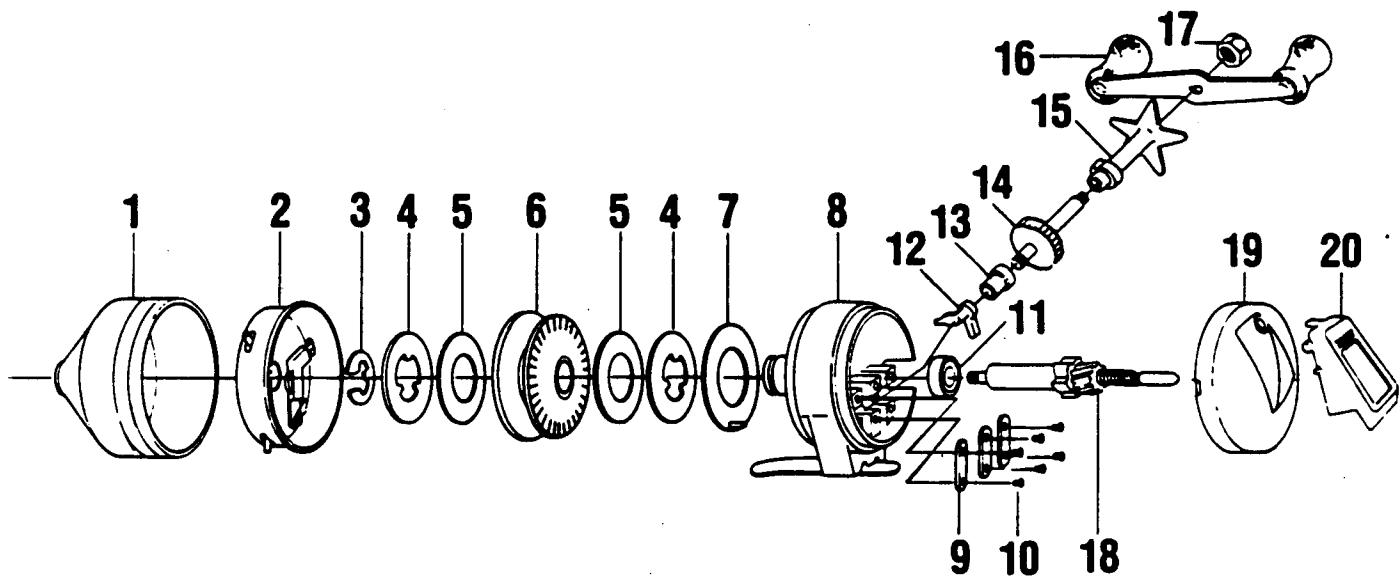

ZEBCO Z1

Key No.	Part No.	Description	Price
1	AZ324	FRONT COVER S/A	7.50
2	KZ310-2	SPINNERHEAD S/A	6.96
3	GZ034-1	SPOOL RETAINER CLIP	.57
4	CJ040-1	SPOOL WASHER (METAL)	.95
5	EE108	SPOOL WASHER	.36
6	AZ021-2	SPOOL - EMPTY	3.00
6	AZ321-2	SPOOL W/14# HI PERF LINE	5.91
7	AZ327	CLUTCH PLATE ASSY.	2.84
8	AZ301	BODY SUB-ASSM	13.87
9	AZ029	BEARING RETAINER	.42
10	AZ057-1	RETAINER SCREWS	.31
11	AZ028	BALL BEARING	6.63
12	AZ052-1	ANTI-REVERSE DRAG	1.71
13	AZ026	CRANK BEARING	.68
14	AZ308	CRANK SHAFT ASSY.	3.38
15	AZ032	CAM SHAFT	3.16
16	AZ318	CRANK HANDLE SUB ASSEMBLY	3.38
17	AZ003	CRANK NUT	.56
18	AZ315	CENTER SHAFT S/A	5.73
19	KZ323-2	BACKCOVER/THUMBSTOP S/A	5.83
20	GE309	THUMBSTOP S/A	1.36

Prices subject to change without notice. Prices do not include postage and handling.

PLEASE ORDER BY PART NUMBER

Rev. 5/93

Zebco Division Brunswick Corporation, Box 270, Tulsa, OK 74101 USA 918-836-5581