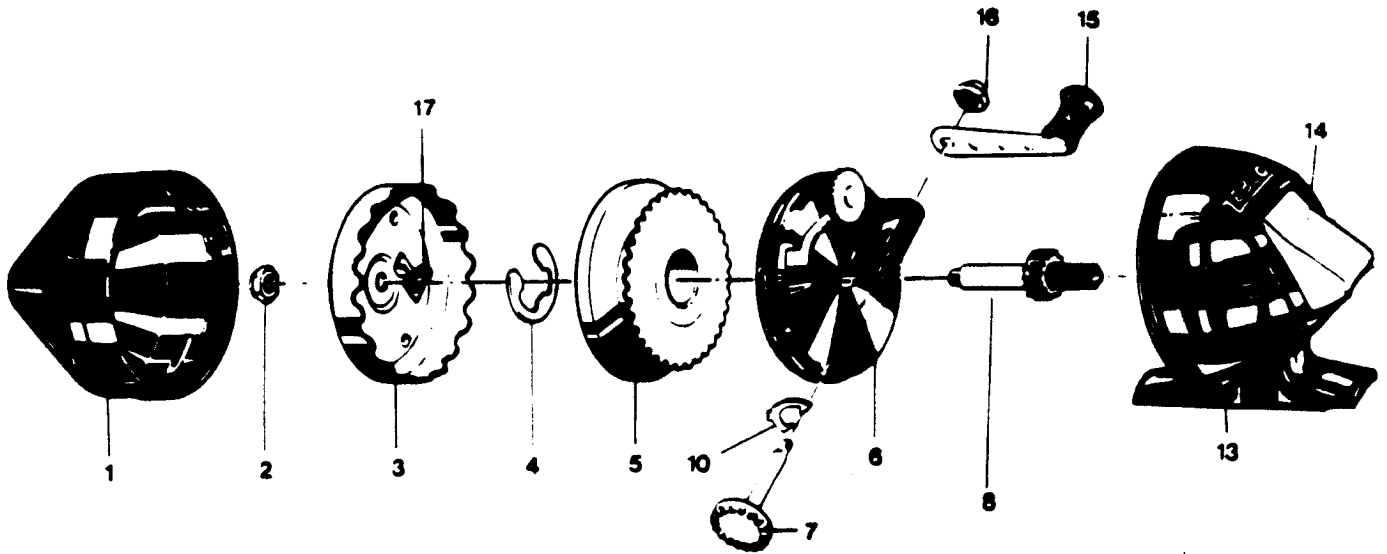

ZEBCO Z20

KEY PART NO. NO.	DESCRIPTION	PRICE
1 XY324	FRONT COVER S/A	1.68
2 J2006	SPINNER HEAD NUT	.41
3 X2310	SPINNER HEAD SUB ASSEMBLY	1.91
4 X2034	SPOOL CLIP	.29
5 X2021	SPOOL	1.43
5 X2321-10P	WIND SPOOL LOG	2.51
6 X2301	BODY S/A	2.27
7 X2308	CRANK SHAFT SUB-ASSEMBLY	1.80
8 X2315	CENTER SHAFT SUB-ASSEMBLY	1.91
10 X2063	ANTI REVERSE PAWL	.29
13 XY323	BACK COVER S/A	2.12
14 X2009-12	THUMBSTOP W/ARN GREY	.58
15 X2318-1	HANDLE ASSEMBLY	1.32
16 X2003-1	CRANK NUT	.39
17 E2027	SPINNERHEAD SPRING	.31

Prices subject to change without notice. Prices do not include postage and handling.

PLEASE ORDER BY PART NUMBER

Rev. 11/90

Zebco Division Brunswick Corporation, Box 270, Tulsa, OK 74101 USA 918-638-6881