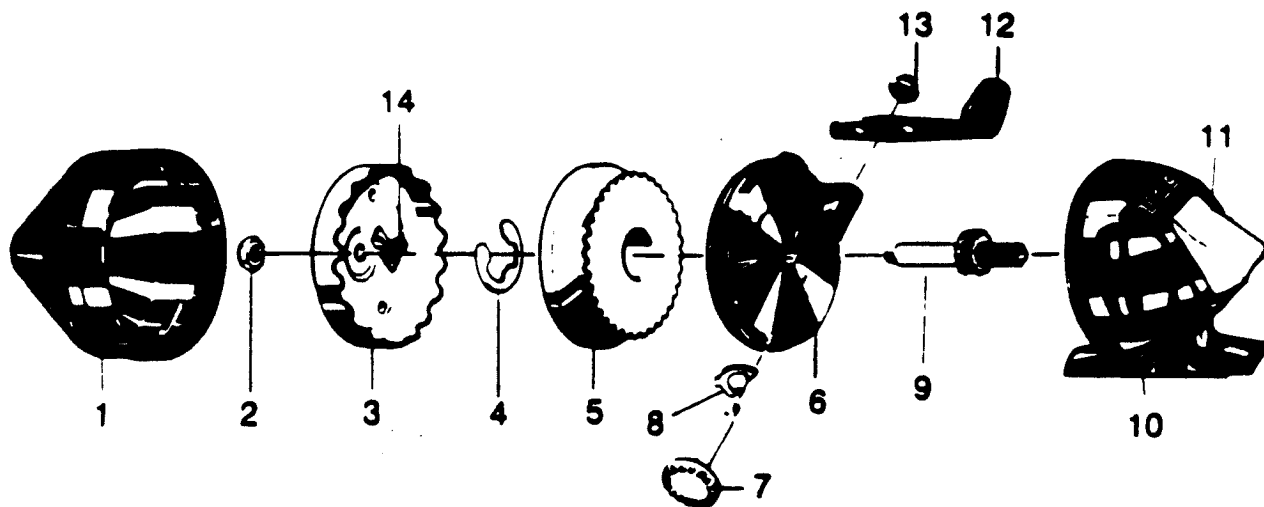

ZEBCO Z22

KEY PART NO. NO.	DESCRIPTION	PRICE
1 NE324	FRONT COVER ASSY.	3.16
2 JZ006	SPINNER HEAD NUT	.41
3 XZ310	SPINNER HEAD SUB ASSEMBLY	1.91
4 XZ034	SPOOL CLIP	.29
5 NE321-10P	SPOOL W/100 ZEBCO LINE	4.55
6 XZ301-2	BODY ASSY.	2.27
7 XZ308	CRANK SHAFT SUB-ASSEMBLY	1.80
8 XZ063	ANTI REVERSE PAWL	.29
9 XZ315	CENTER SHAFT SUB-ASSEMBLY	1.91
10 NE323	BACK COVER W/TH. BR.	2.68
11 NE009	THUMB BRAKE	1.02
12 XZ318-1	HANDLE ASSEMBLY	1.32
13 AZ003	CRANK NUT	.52
14 EZ027	SPINNERHEAD SPRING	.31

Prices subject to change without notice. Prices do not include postage and handling.

PLEASE ORDER BY PART NUMBER

Rev. 11/90

Zebco Division Brunswick Corporation, Box 270, Tulsa, OK 74101 USA 918-686-6881