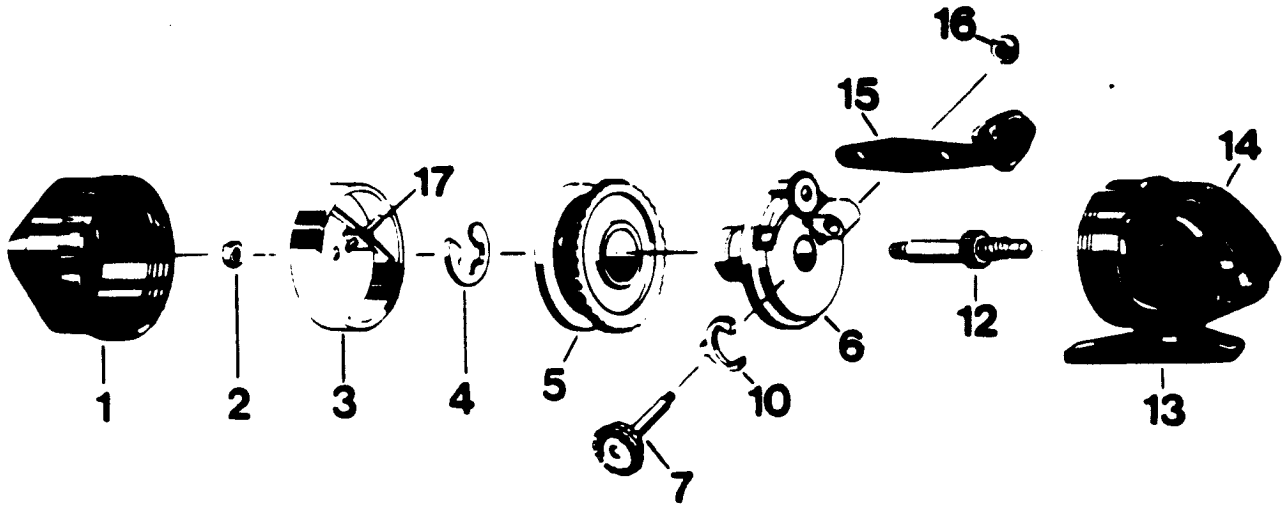

## KEY PART

NO.	NO.	DESCRIPTION	PRICE
1	LE324-2	FRONT COVER ASSY.	4.18
2	JZ006	SPINNER HEAD NUT	.41
3	ZZ310	SPINNERHEAD ASS'Y	2.51
4	JY034	SPOOL CLIP	.41
5	JY321-6P	WIND SPOOL 8# LINE	4.87
6	ZZ301	BODY ASSY	2.12
7	XZ308	CRANK SHAFT SUB-ASSEMBLY	1.80
10	XZ063	ANTI REVERSE PAWL	.29
12	ZZ315	CENTERSHAFT SUBASSEMBLY	1.83
13	LE323-2	BACK COVER W/TH. BR.	5.04
14	LE009	THUMB BRAKE	1.09
15	NY318	CRANK HANDLE S/A	1.55
16	AZ003	CRANK NUT	.52
17	AZ049	PICK-UP PIN SPRING	.29