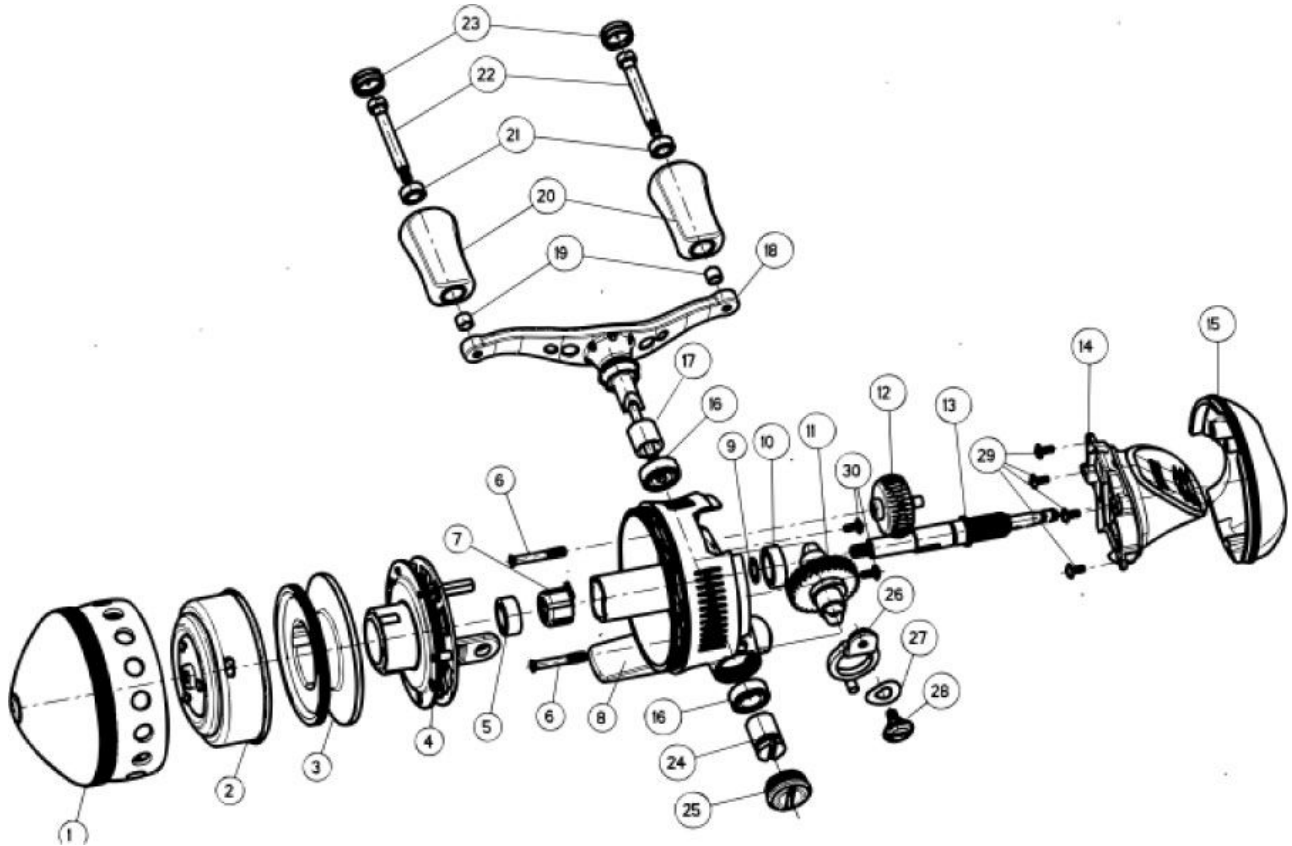

ZEBCO

Omega

Z03

ZEBCO OMEGA 3 Spincast Reel Part List

Key #	Description	Part No.	Key #	Description	Part No.
1	Front Cover Assembly	QE324	13	Center Shaft Assy.	QE315
2	Spinner Head Assembly	QE310	14	Thumb Stop Assy.	QE009
3	Spool Assembly	QE021	15	Back Cover	QE023
4	Spool Carrier Assembly	QE3189	16	Ball Bearing	QE026
5	Ball Bearing	QE017	18	Handle Assembly	QE4318
6	Screw, Back Cover to Body	N/A	25	Cap, Lcrank Rod Nut	QE095
7	Anti-Reverse Clutch	NR112	26	Oscillator	N/A
8	Body Assy.	N/A	27	Washer	N/A
9	Retainer, Bearing	N/A	28	Screw, Oscillator	N/A
10	Ball Bearing	N/A	29	Screw, Oscillator	N/A
11	Drive Gear	QE012	30	Screw, Bearing Retainer	N/A
12	Clutch Wheel, Drag Adj.	N/A			