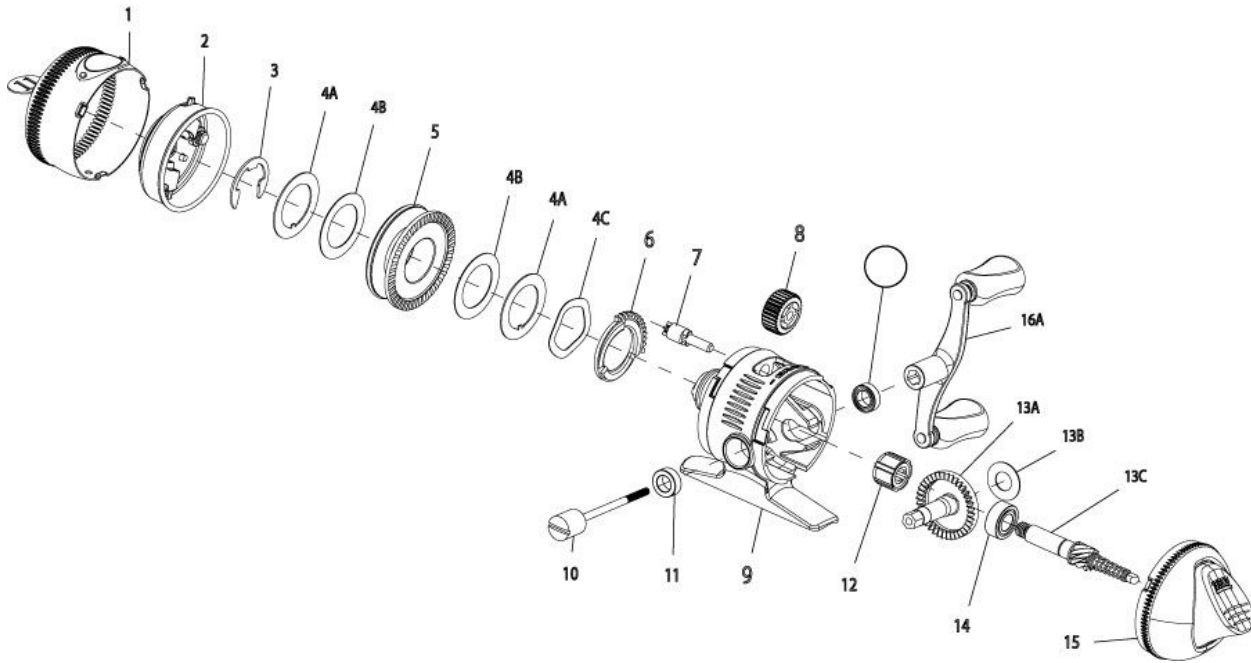

ZEBCO

Platinum

11PL

Zebco 11 Micro Platinum Spincast Reel Part List

Key #	Description	Part No.	Key #	Description	Part No.
1	Front Cover Assembly	MY324-01	11	Ball Bearing	MY097-01
2	Spinnerhead Assembly	MY310-01	12	Anti-Reverse Clutch	NR112-01
3	Spool Clip	MY034-01	13	Drive Gear Kit includes:	MY4012-02
4	Drag Washer Kit includes:	MY4108-01		13A - Drive Gear	
	4A - Keyed Drag Washer			13B - Gear Shim Washer	
	4B - Drag Washer			13C - Center Shaft Assembly	
	4C - Wave Washer		14	Ball Bearing	MY030-01
5	Spool Assembly	MY321-01	15	BackCover Assembly	MY323-01
6	Drag Cam	MY027-01	16	Crank Handle Kit includes:	MY4318-02
7	Drag Pinion	MY054-01		16A - Crank Rod Handle Assembly	
8	Drag Adj. Wheel	MY032-01		10 - Crank Rod Assembly	
9	Body Assembly	MY301-01			
10	Crank Rod Assembly	MY367-01			