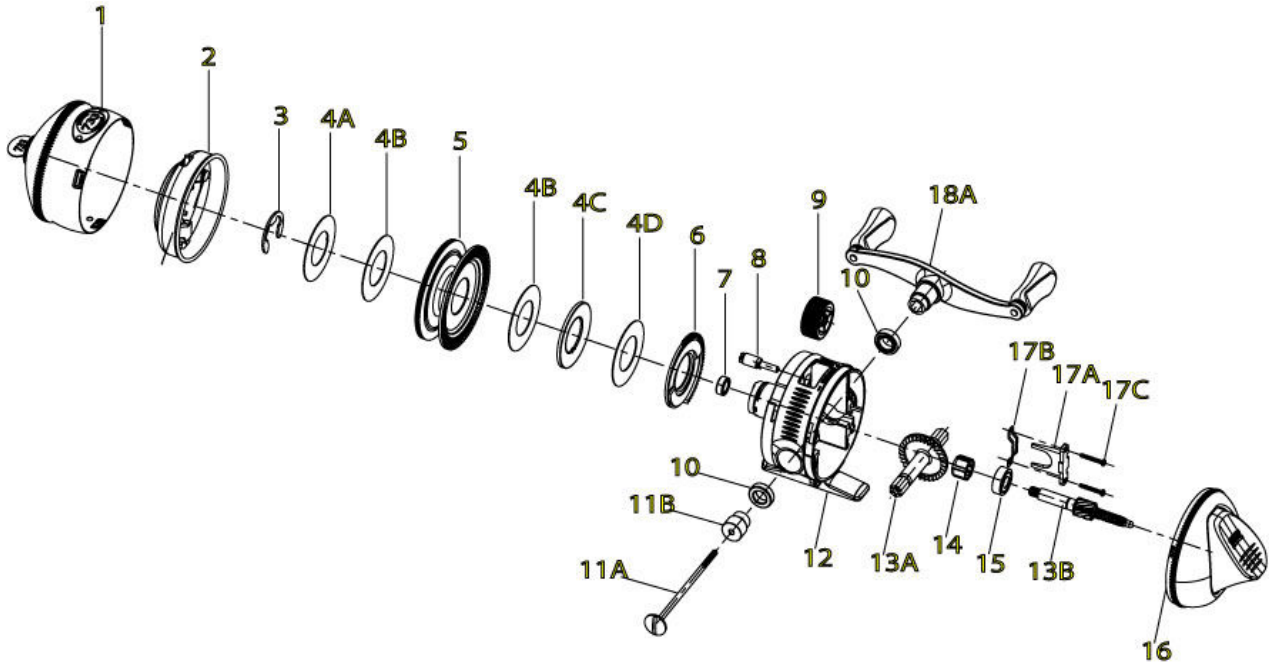

ZEBCO

Platinum

733

ZEBCO 733 Platinum Spincast Reel Part List

Key #	Description	Part No.	Key #	Description	Part No.
1	Front Cover Assembly	VZ324-01	13	Drive Gear & Pinion Kit includes:	VZ4012-01
2	Spinner Head Assembly	VZ310-01		13A - Drive Gear	
3	Spool Clip	VZ034-01		13B - Pinion Assembly	
4	Drag Washer Kit includes:	VZ4108-01	14	Clutch, Anti-Reverse	NR112-01
	4A - Keyed Drag Washer		15	Stainless Steel Ball Bearing	VZ017-01
	4B - Drag Washer		16	Back Cover Assembly	VZ323-01
	4C - Tapered Drag Washer		17	Bearing Retainer Wedge Kit includes:	VZ4029-01
	4D - Spring Washer			17A - Wedge, Bearing Retainer	
5	Spool Assembly	VZ321-01		17B - Wedge Spring	
6	Drag Cam	VZ027-01		17C - Self Tapping Screw	
7	Stainless Steel Ball Bearing	VZ097-01	18	Crank Handle Kit includes:	VZ4318-01
8	Drag Pinion	VZ054-01		18A - Crank Handle Assembly	
9	Drag Wheel	VZ032-01		11A - Crank Rod	
10	Stainless Steel Ball Bearing	VZ030-01		11B - Crank Rod Spacer	
11	Crank Rod Kit includes:	VZ4067-01			
	11A - Crank Rod				
	11B - Crank Rod Spacer				
12	Body Assembly	VZ301-01			