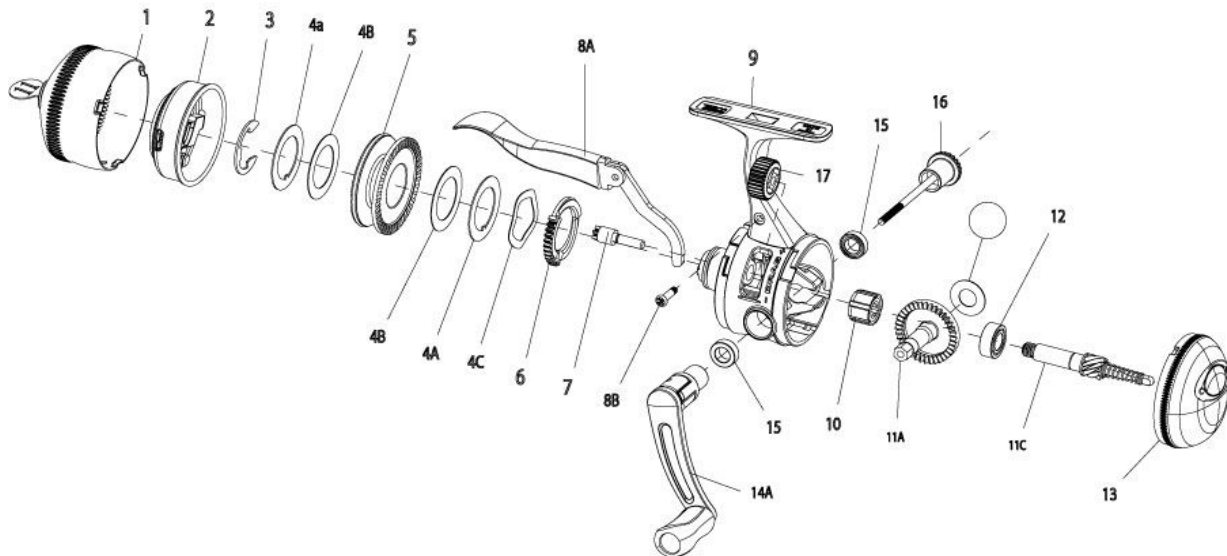

ZEBCO

Platinum Trigger

11PLT

Zebco 11 Micro Platinum Triggerspin Reel Part List

Key #	Description	Part No.	Key #	Description	Part No.
1	Front Cover Assembly	UY324-01	10	Anti-Reverse Clutch	NR112-01
2	Spinnerhead Assembly	MY310-01	11	Drive Gear Kit includes:	UY4012-02
3	Spool Clip	MY034-01		11A - Drive Gear	MY4012-02
4	Drag Washer Kit includes:	MY4108-01		11B - Gear Shim Washer	
	4A - Keyed Drag Washer			11C - Center Shaft Assembly	
	4B - Drag Washer		12	Ball Bearing	MY030-01
	4C - Wave Washer		13	Back Cover Assembly	UY323-03
5	Spool Assembly	MY321-01	14	Crank Handle Kit includes:	UY4318-01
6	Drag Cam	MY027-01		14A - Crank Handle Assembly	
7	Drag Pinion	MY054-01		16 - Crank Rod Assembly	
8	Trigger Assembly Kit	UY4309-01	15	Ball Bearing	MY097-01
	8A - Trigger Assembly		16	Crank Rod Assembly	UY367-01
	8B - Trigger Screw		17	Drag Adjust Wheel	MY032-01
9	Body Assembly	UY301-03			