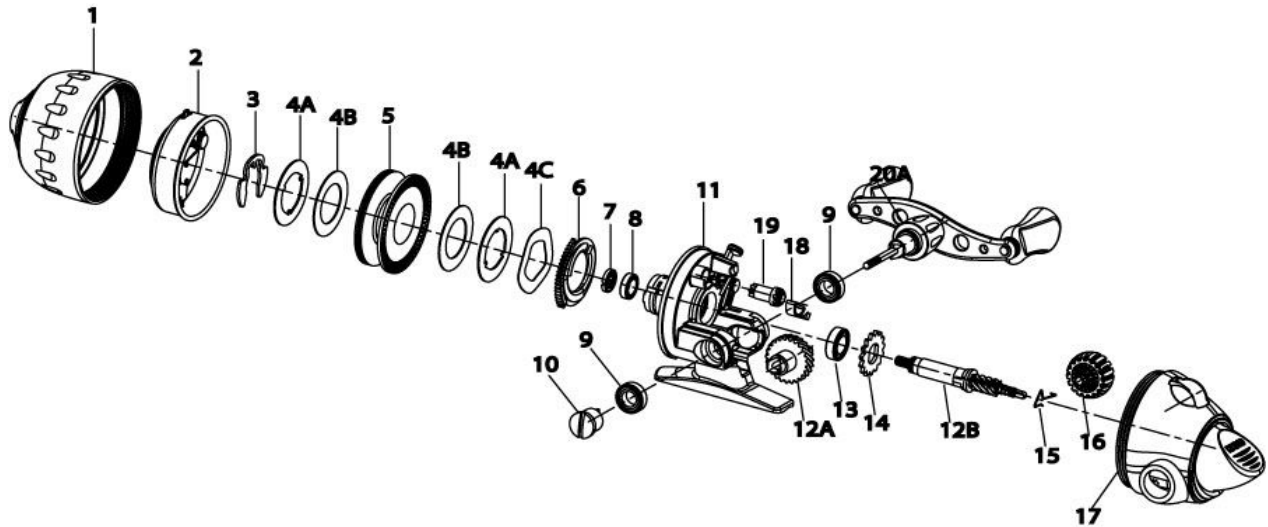

ZEBCO

Rhino

RSC2

RSC - 2 Spincast Reel Part List

Key #	Description	Part No.	Key #	Description	Part No.
1	Front Cover Assembly	HZ324-01	12	Drive gear & Pinion Kit includes:	HZ4012-01
2	Spinner Head Assembly	HZ310-01		12A - Drive Gear	
3	Spool Clip	RY034-01		12B - Pinion Assembly	
4	Drag Washer Kit includes:	HZ4108-01	13	Ball Bearing	RZ026-01
	4A - Keyed Drag Washer		14	Ratchet	HZ091-01
	4B - Drag Washer		15	Spring, A/R Pawl Actuator	HZ061-01
	4C - Wave Washer		16	Drag Wheel Assembly	HZ332-01
5	Spool Assembly	HZ321-01	17	Back Cover Assembly	HZ323-01
6	Drag Cam	HZ027-01	18	Gear Seat	HZ120-01
7	Bearing Retainer	HZ199-01	19	Gear, Drag Adj., Thru Body	RZ054-01
8	Ball Bearing	HZ097-01	20	Crank Handle Kit includes:	HZ4318-01
9	Ball Bearing	HZ026-01		20A - Crank Rod Handle Assembly	
10	Crank Rod Nut Assembly	HZ369-01		10 - Crank Rod Nut Assembly	
11	Body Assembly	HZ301-01			