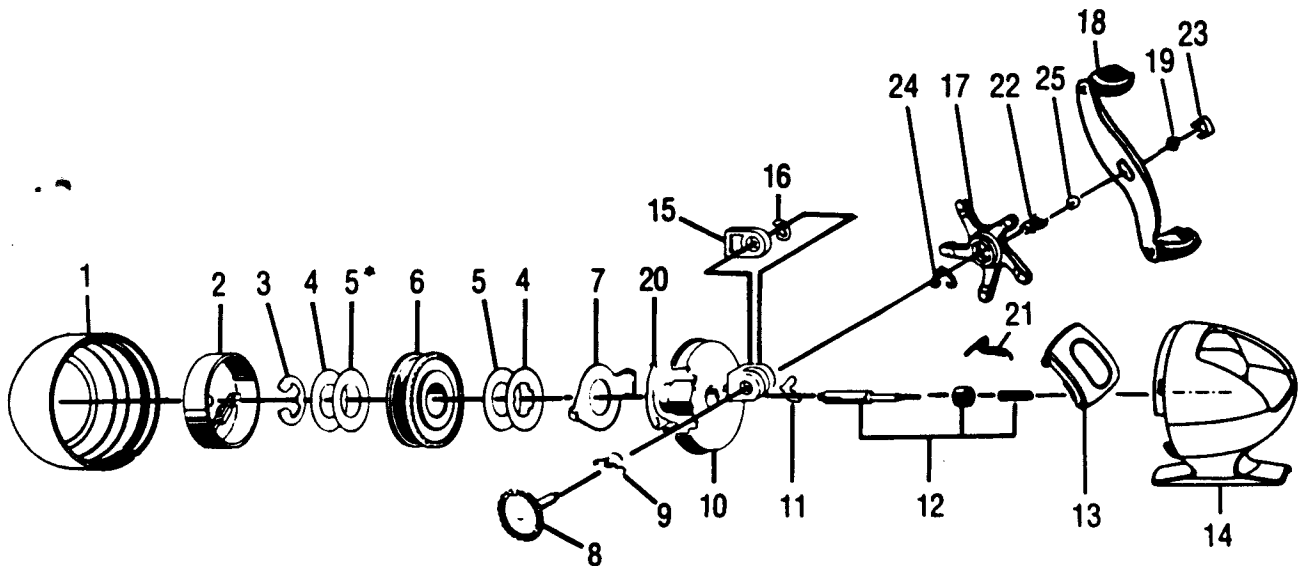

ZEBCO® ROCK I and II

ROCK I

Key No.	Part No.	Description	Price
1	UJ324-01	Front Cover Assembly	3.81
2	JY310-03	Spinnerhead Assembly	2.63
3	JY034	Spool Clip	.45
4	JY040-01	Spool Washer	.79
5	JY108	Flat Drag Washer	.39
6	JY321-8H	Spool Assembly	5.37
7	NY027	Clutch Plate	.91
8	KY308-04	Crankshaft Assembly	1.10
9	JY061	Pawl Actuator	.45
10	JY301-04	Body Assembly	2.75
11	JY060	Anti-Reverse Pawl	.45
12	JY315-02	Centershaft Assembly	2.16
13	UJ009-01	Thumb Stop	.67
14	UJ023-01	Backcover Assembly	3.50
15	JY054	Slide Drag Actuator	1.31
16	JY121	Retainer Clip	.39
17	UJ032-01	Drag Star	.57
18	UJ318-01	Crankhandle Assembly	1.05
19	XZ003-1	Cranknut	.43
20	RY033	Ratchet Spring	.50
21	QY038	Thumbstop Spring	.50
22	WY026-01	Crankshaft Bushing	.70
23	UJ079-02	Cranknut Cover	.26
25	UJ107-01	Crankhandle Washer	.36

ROCK II

Key No.	Part No.	Description	Price
1	UJ324-02	Front Cover Assembly	3.35
2	JY310-03	Spinnerhead Assembly	2.63
3	JY034	Spool Clip	.45
4	JY040-02	Spool Washer	.79
5	JY108	Flat Drag Washer	.39
6	JY321-09	Spool Assembly	3.50
7	NY027	Clutch Plate	.91
8	KY308-05	Crankshaft Assembly	1.44
9	JY061	Pawl Actuator	.45
10	JY301-05	Body Assembly	2.83
11	JY060	Anti-Reverse Pawl	.45
12	JY315-03	Centershaft Assembly	2.94
13	UJ009-02	Thumb Stop	.67
14	UJ023-02	Backcover Assembly	3.35
15	JY054	Slide Drag Actuator	1.31
16	JY121	Retainer Clip	.39
17	UJ032-02	Drag Star	.57
18	UJ318-02	Crankhandle Assembly	2.32
19	XZ003-1	Cranknut	.43
20	RY033	Ratchet Spring	.50
21	QY038	Thumbstop Spring	.50
22	WY026-01	Crankshaft Bushing	.70
23	UJ079-02	Cranknut Cover	.26
24	UJ064-01	Drag Star Clicker	.41
25	UJ107-01	Crankhandle Washer	.36

Prices subject to change without notice. Prices do not include postage and handling.

PLEASE ORDER BY PART NUMBER

Rev. 6/95

Zebco Division Brunswick Corporation, Box 270, Tulsa, OK 74101 USA 918-836-5581