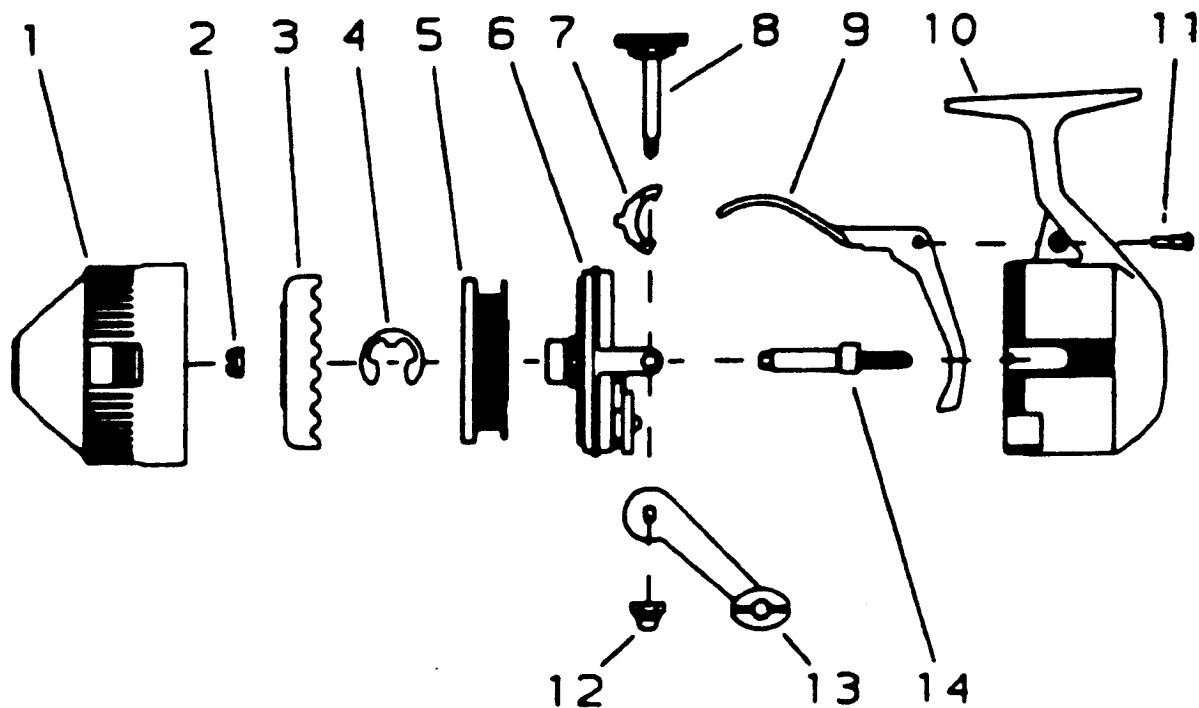

# ZEBCO SHOOTER 99

Key No.	Part No.	Description
1	NE324-2	Assembly - Frontcover
2	JZ006	Spinnerhead Nut
3	OJ310	Assembly - Spinnerhead
4	XZ034	Spool Clip
5	XZ321-8G	Assembly - Spool
6	XZ301	Assembly - Body
7	OJ063	Anti-Reverse Pawl

Key No.	Part No.	Description
8	XZ308	Assembly - Crankshaft
9	OJ050	Trigger
10	OJ023	Backcover
11	BJ126	Screw
12	AZ003	Crank Nut
13	KY318-3	Assembly - Handle
14	XZ315	Assembly - Centershaft

**PLEASE ORDER BY PART NUMBER**