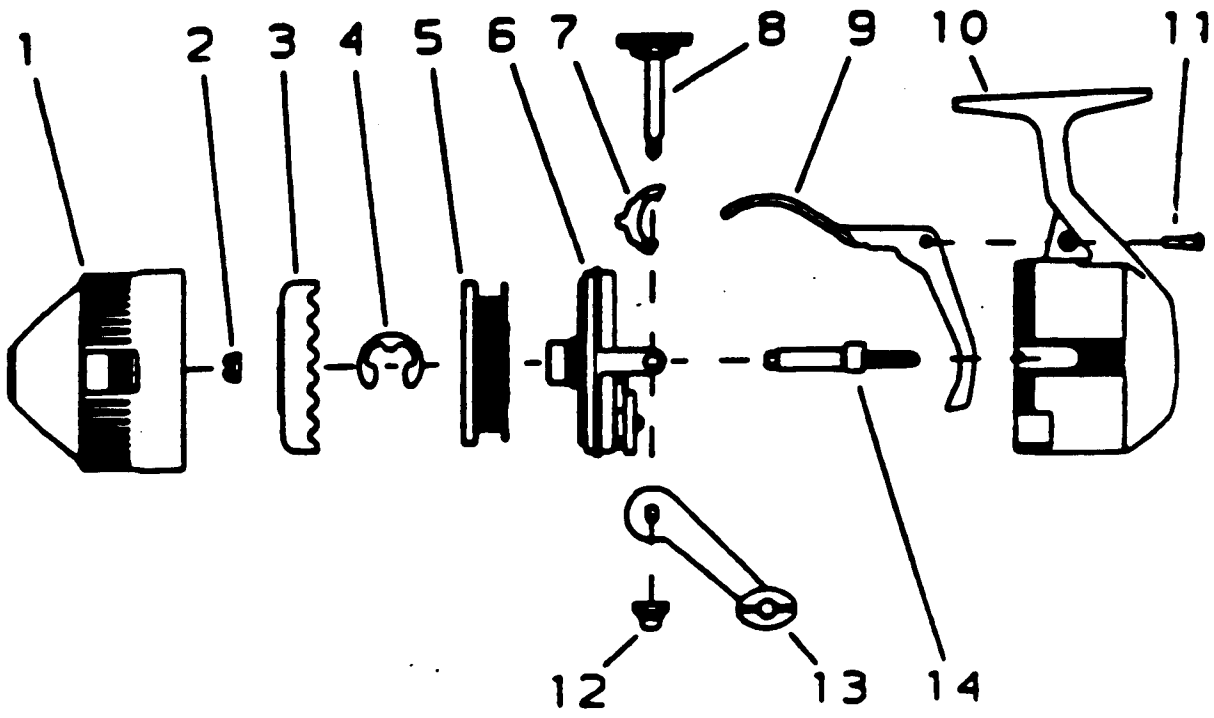

# ZEBCO SHOOTER 99

Key No.	Part No.	Description	Price
1	NE324-2	FRONT COVER	2.63
2	JZ006	SPINNER HEAD NUT	.44
3	OJ310	SPINNERHEAD	2.83
4	XZ034	SPOOL CLIP	.33
5	XZ321-8G	SPOOL W/LINE	2.69
6	XZ301	BODY S/A	2.43
7	OJ063	ANTI-REVERSE PAWL	.67
8	XZ308	CRANK SHAFT SUB-ASSEMBLY	1.93
9	OJ050	TRIGGER	2.73
10	OJ023	BACK COVER	3.19
11	BJ126	FINGER BRAKE SCREW	.31
12	AZ003	CRANK NUT	.56
13	KY318-3	HANDLE ASSY.	3.25
14	XZ315	CENTER SHAFT SUB-ASSEMBLY	2.05

Prices subject to change without notice. Prices do not include postage and handling.

**PLEASE ORDER BY PART NUMBER**

Rev. 5/93

Zebco Division Brunswick Corporation, Box 270, Tulsa, OK 74101 USA 918-836-5581