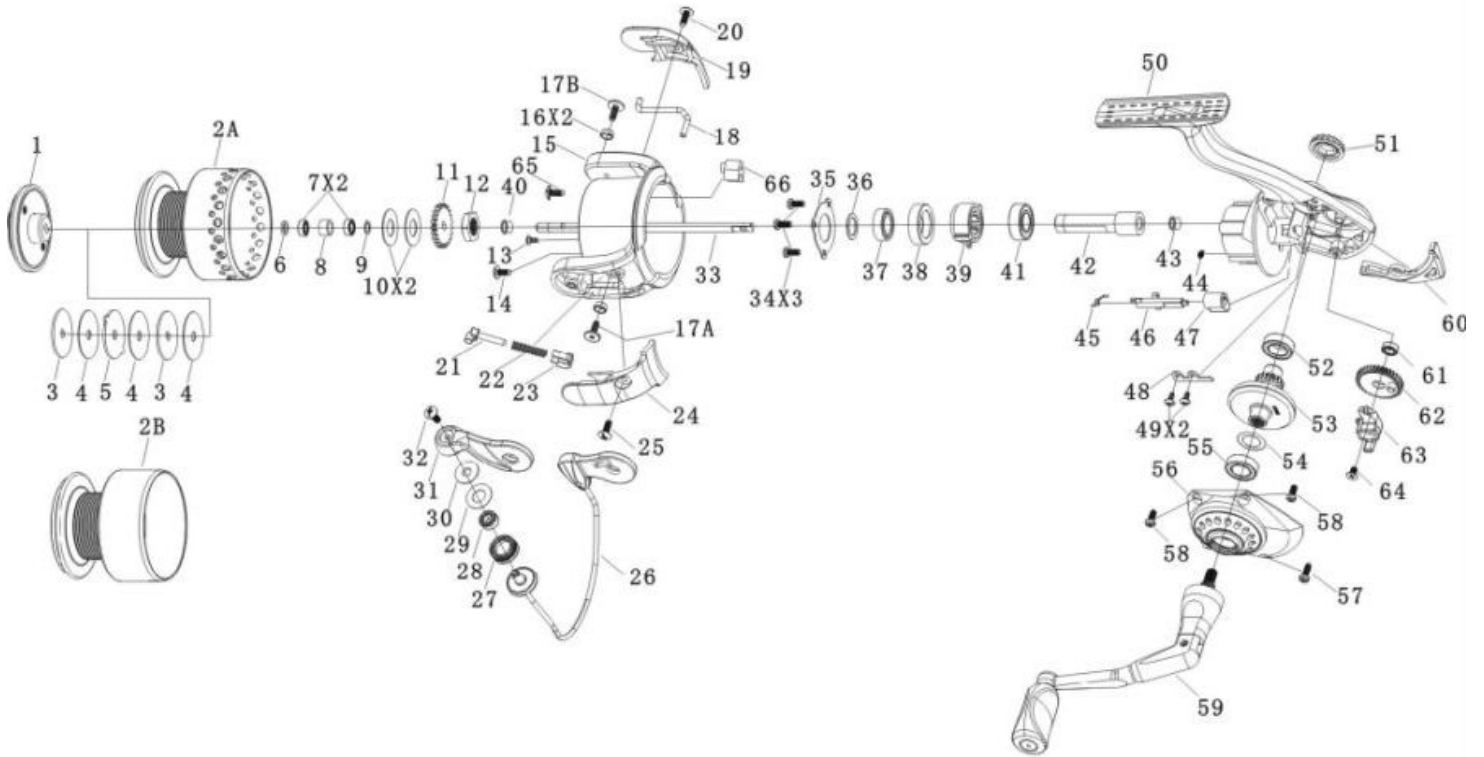

## Array AR30F

**Quantum Array AR30F Part List**

Key No.	Description	AR30F	Key No.	Description	AR30F
1	DRAG KNOB ASSEMBLY	SP332-02	33	MAIN SHAFT	SP015-01
2A	SPOOL ASSEMBLY	SP321-02	34	STACK RETAINER SCREW	SP057-02
2B	SPARE SPOOL ASSEMBLY	SP321-03	35	CLUTCH STACK RETAINER	SP040-51
3	DRAG WASHER "A"	RQ081-01	36	ROTOR WASHER	SP110-01
4	DRAG WASHER "B"	RQ033-01	37	CLUTCH BEARING	SP028-01
5	DRAG WASHER "C"	RQ080-01	38	CLUTCH BEARING ADAPTER	SP190-01
6	SPOOL CLICKER RETAINER	SP056-01	39	CLUTCH ASSEMBLY	SP063-01
7	SPOOL BEARING	N/A	40	MAIN SHAFT BUSHING	SP213-01
8	SPOOL SLEEVE	SP121-51	41	PINION BALL BEARING	UK028-01
9	SPOOL BEARING WASHER	PT120-01	42	PINION GEAR	SP011-01
10	SPOOL ADJUST WASHER	PT030-02	43	PINION BUSHING	SP141-01
11	CLICK GEAR	RQ037-01	44	CLUTCH SPRING	SP216-01
12	ROTOR NUT	SP006-01	45	STOPPER CAM SPRING	SP089-01
13	ROTOR NUT LOCK SCREW	SP094-01	46	STOPPER CAM	SP090-01
14	COUNTER WEIGHT SCREW	GU077-01A	47	STOPPER LEVER	SP059-01
15	ROTOR	SP009-02	48	O/S SLIDER GUIDE	SP078-01
16	BAIL PIVOT BUSHING	SP109-01	49	SLIDER GUIDE SCREW	RK094-01
17A	BAIL PIVOT SCREW "A"	SP164-01	50	BODY	SP301-02
17B	BAIL PIVOT SCREW "B"	SP164-01	51	HANDLE SCREW CAP ASSEMBLY	SP249-01
18	KICK LEVER	SP019-01	52	BODY BALL BEARING	BL157-01
19	BAIL HOLDER SIDE COVER	SP024-02	53	DRIVE GEAR	SQ012-01
20	BAIL HOLDER COVER SCREW	GU077-02	54	D.GEAR ADJUST WASHER	GU105-08
21	BAIL SPRING SHAFT	SP031-01	55	BODY COVER BALL BEARING	BL157-01
22	BAIL SPRING	NO022-01	56	BODY COVER	SP123-02
23	TRIP PIVOT	SP113-01	57	BODY COVER SCREW "A"	SP057-02
24	ARM LEVER COVER	SP087-02	58	BODY COVER SCREW "B"	SP057-01
25	A/L COVER SCREW	GU077-02	59	HANDLE ASSY	SP318-01
26	BAIL ASSEMBLY	SP347-02	60	BODY REAR COVER	SP142-52
27	LINE ROLLER	CH004-01	61	O/S GEAR BALL BEARING	EH158-01
28	LINE ROLLER BEARING	GH202-01	62	O/S GEAR	SQ053-51
29	LINE ROLLER SLEEVE	DH102-01	63	O/S SLIDER	SP025-01
30	LINE ROLLER BUSHING	CH102-01	64	MAIN SHAFT SCREW	RQ100-01
31	ARM LEVER	SP007-02	65	COUNTER WEIGHT SCREW	GU077-01A
32	LINE ROLLER SCREW	AQ108-C	66	ROTOR COUNTER WEIGHT	SP148-01