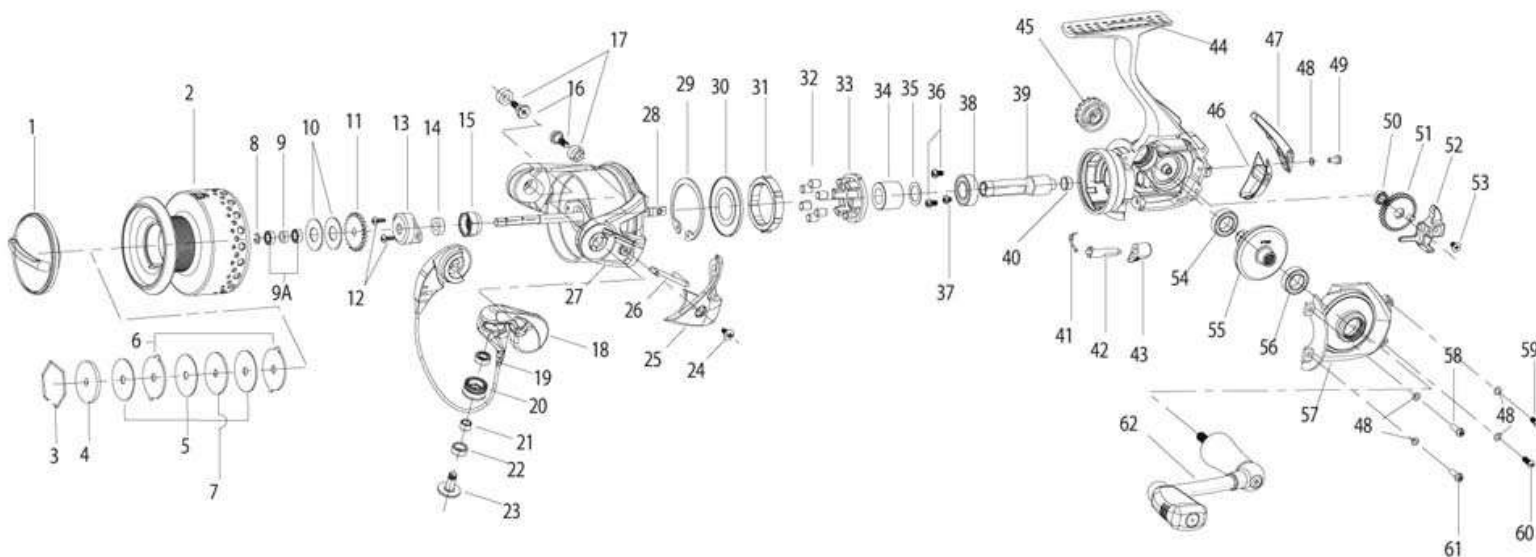

Energy PTi-A Parts Diagram - E30PTi-A / E40PTi-A

ORDERING PARTS

Refer to the parts list and diagram for your model. Locate the part you need and identify the key number for the part you wish to order for your model. Always state the model number, part number, part description and quantity on your orders. Parts may be ordered direct from the Factory Service Department (1-800-588-9030), Authorized Warranty / Service Centers, and online at www.tackleservice.com.