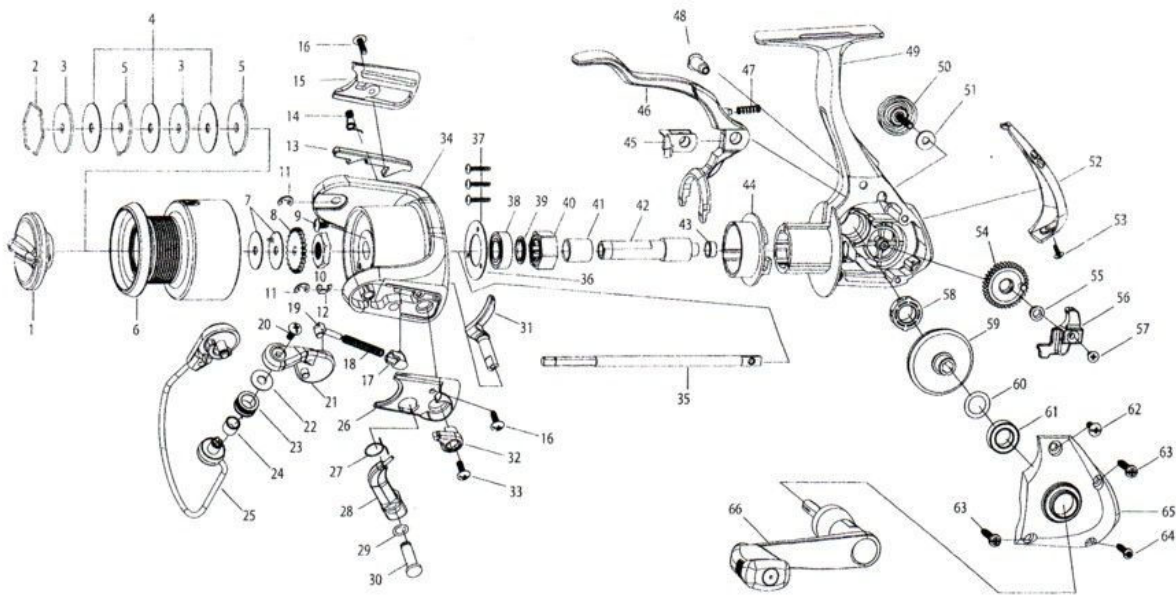

Hypercast HPX20

| Hypercast HPX20 Part List | | | | | |
|---------------------------|-------------------------|----------|-------|---------------------------|----------|
| KEY # | DESCRIPTION | HPX20 | KEY # | DESCRIPTION | HPX20 |
| 1 | Drag Knob Assembly | RQ332-05 | 34 | Rotor | CS009-02 |
| 2 | Drag Retainer | RQ038-01 | 35 | Main Shaft | CS015-01 |
| 3 | Drag Washer "D" | RQ080-01 | 36 | Bearing Plate | NH040-01 |
| 4 | Drag Washer "B" | RQ033-01 | 37 | Bearing Plate Screw | NH041-01 |
| 5 | Drag Washer "A" | RQ081-01 | 38 | Ball Bearing | AQ028-06 |
| 6 | Spool Assembly | CS321-02 | 39 | Bearing Spacer | CS110-01 |
| 7 | Click Gear Washer | RQ030-01 | 40 | Clutch Bearing | CS360-01 |
| 8 | Click Gear | RQ037-01 | 41 | Bearing Sleeve | SQ139-01 |
| 9 | Rotor Nut Lock Screw | GU077-08 | 42 | Pinion Gear | CS011-01 |
| 10 | Rotor Nut | TH006-01 | 43 | Pinion Bushing | CS110-01 |
| 11 | E-Clip | GH034-01 | 44 | Bail Opening Ring | CS121-01 |
| 12 | E-Clip | KQ034-01 | 45 | Kick Boss | CS114-01 |
| 13 | Kick Lever | CS019-01 | 46 | Bail Trip Lever | CS116-01 |
| 14 | Kick Lever Spring | CS049-02 | 47 | Bail Trip Lever Spring | CS117-01 |
| 15 | Kick Lever Cover | CS024-02 | 48 | Bail Trip Lever Shaft | CS115-01 |
| 16 | Cover Screw | GU077-03 | 49 | Body Assembly | CS301-02 |
| 17 | Bail Spring Holder | QL020-01 | 50 | Handle Cap Screw Assembly | RQ073-02 |
| 18 | Bail Spring | CS022-01 | 51 | Handle Cap Washer | TH105-01 |
| 19 | Bail Spring Shaft | KQ031-01 | 52 | Body Rear Cover | CS140-01 |
| 20 | Line Slider Screw | AZ108-01 | 53 | Body Rear Cover Screw | CS062-01 |
| 21 | Arm Lever | CS007-02 | 54 | O/S Gear | TQ053-01 |
| 22 | Line Roller Washer | CS102-01 | 55 | O/S Bushing | RQ158-01 |
| 23 | Line Roller | CS004-01 | 56 | O/S Slider | CS025-01 |
| 24 | Line Roller Bushing | CS016-01 | 57 | Main Shaft Screw | RQ100-01 |
| 25 | Bail Assembly | CS347-02 | 58 | Body Ball Bearing/Bushing | AQ028-03 |
| 26 | Bail Spring Cover | CS087-02 | 59 | Drive Gear | SQ012-01 |
| 27 | Link Arm Lever Spring | CS096-01 | 60 | Gear Adjust Washer | GU105-13 |
| 28 | Link Arm Lever Assembly | CS397-02 | 61 | Body Cover Ball Bearing | AQ028-03 |
| 29 | Link Arm Washer | NH175-01 | 62 | Body Cover Screw | AQ108-01 |
| 30 | Link Arm Lever Pin | CS113-01 | 63 | Body Cover Screw | JU057-03 |
| 31 | Link Shaft Arm | CS151-01 | 64 | Body Cover Screw | GU057-02 |
| 32 | Link Cam | CS154-02 | 65 | Body Cover | CS023-02 |
| 33 | Screw | AQ108-01 | 66 | Handle Assembly | CS318-01 |