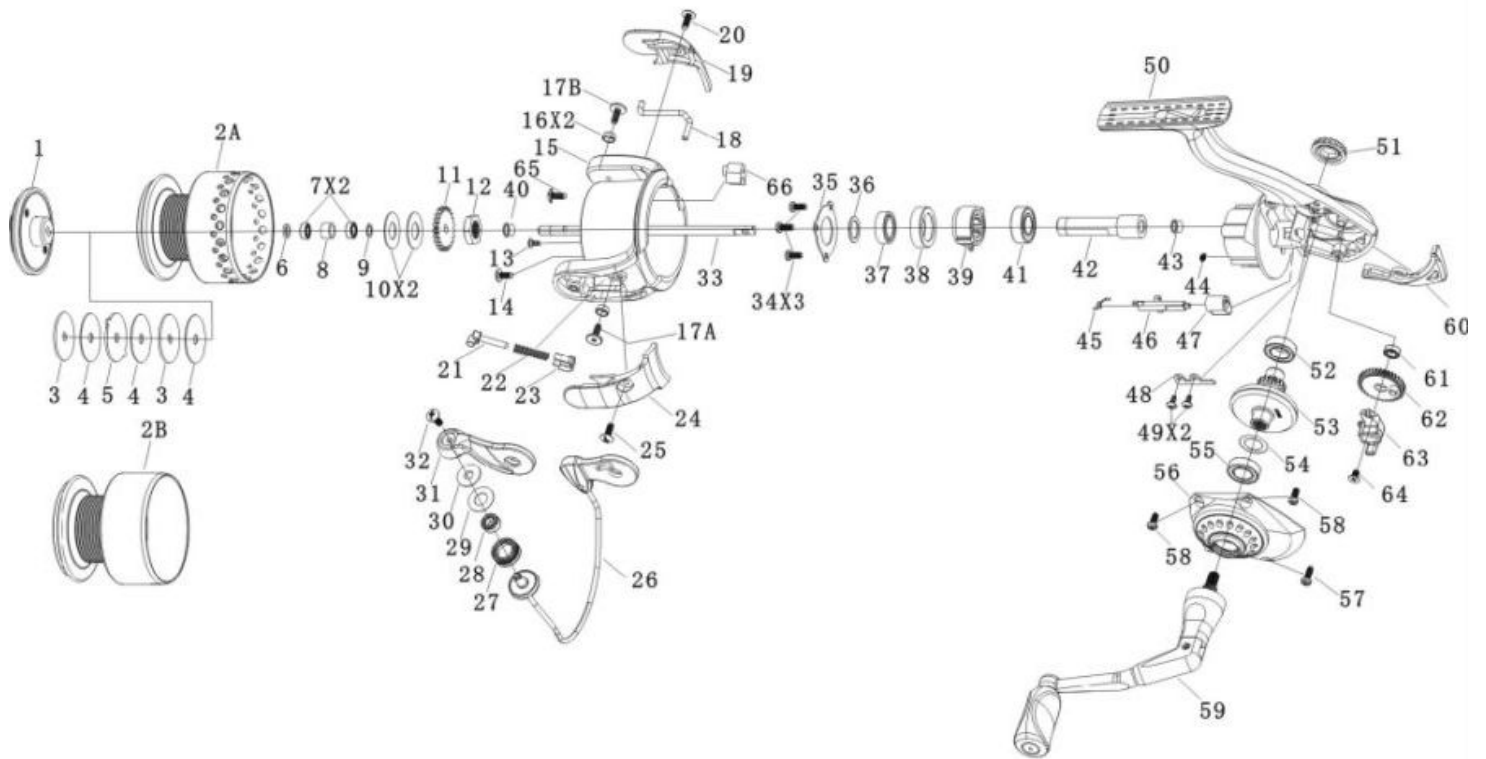

QUANTUM

Incyte IT30F

Quantum Incyte IT30F Part List

Key No.	Description	IT30F	Key No.	Description	IT30F
1	DRAG KNOB ASSEMBLY	SP332-01	33	MAIN SHAFT	SP015-01
2A	SPOOL ASSEMBLY	SP321-01	34	STACK RETAINER SCREW	SP057-02
2B	SPARE SPOOL ASSEMBLY	SP321-03	35	CLUTCH STACK RETAINER	SP040-51
3	DRAG WASHER "A"	RQ081-01	36	ROTOR WASHER	SP110-01
4	DRAG WASHER "B"	RQ033-01	37	CLUTCH BEARING	SP028-01
5	DRAG WASHER "C"	RQ080-01	38	CLUTCH BEARING ADAPTER	SP190-01
6	SPOOL CLICKER RETAINER	SP056-01	39	CLUTCH ASSEMBLY	SP063-01
7	SPOOL BEARING	EH158-01	40	MAIN SHAFT BUSHING	SP213-01
8	SPOOL SLEEVE	SP121-01	41	PINION BALL BEARING	UK028-01
9	SPOOL BEARING WASHER	PT120-01	42	PINION GEAR	SP011-01
10	SPOOL ADJUST WASHER	PT030-02	43	PINION BUSHING	SP141-01
11	CLICK GEAR	RQ037-01	44	CLUTCH SPRING	SP216-01
12	ROTOR NUT	SP006-01	45	STOPPER CAM SPRING	SP089-01
13	ROTOR NUT LOCK SCREW	SP094-01	46	STOPPER CAM	SP090-01
14	COUNTER WEIGHT SCREW	GU077-01A	47	STOPPER LEVER	SP059-01
15	ROTOR	SP009-01	48	O/S SLIDER GUIDE	SP078-01
16	BAIL PIVOT BUSHING	SP109-01	49	SLIDER GUIDE SCREW	RK094-01
17A	BAIL PIVOT SCREW "A"	SP164-01	50	BODY	SP301-01
17B	BAIL PIVOT SCREW "B"	SP164-01	51	HANDLE SCREW CAP ASSEMBLY	SP249-01
18	KICK LEVER	SP019-01	52	BODY BALL BEARING	BL157-01
19	BAIL HOLDER SIDE COVER	SP024-01	53	DRIVE GEAR	SQ012-01
20	BAIL HOLDER COVER SCREW	GU077-02	54	D.GEAR ADJUST WASHER	GU105-08
21	BAIL SPRING SHAFT	SP031-01	55	BODY COVER BALL BEARING	BL157-01
22	BAIL SPRING	NO022-01	56	BODY COVER	SP123-01
23	TRIP PIVOT	SP113-01	57	BODY COVER SCREW "A"	SP057-02
24	ARM LEVER COVER	SP087-01	58	BODY COVER SCREW "B"	SP057-01
25	A/L COVER SCREW	GU077-02	59	HANDLE ASSY	SP318-01
26	BAIL ASSEMBLY	SP347-01	60	BODY REAR COVER	SP140-01
27	LINE ROLLER	CH004-01	61	O/S GEAR BALL BEARING	EH158-01
28	LINE ROLLER BEARING	GH202-01	62	O/S GEAR	SQ053-51
29	LINE ROLLER SLEEVE	DH102-01	63	O/S SLIDER	SP025-01
30	LINE ROLLER BUSHING	CH102-01	64	MAIN SHAFT SCREW	RQ100-01
31	ARM LEVER	SP007-01	65	COUNTER WEIGHT SCREW	GU077-01A
32	LINE ROLLER SCREW	AQ108-C	66	ROTOR COUNTER WEIGHT	SP148-01