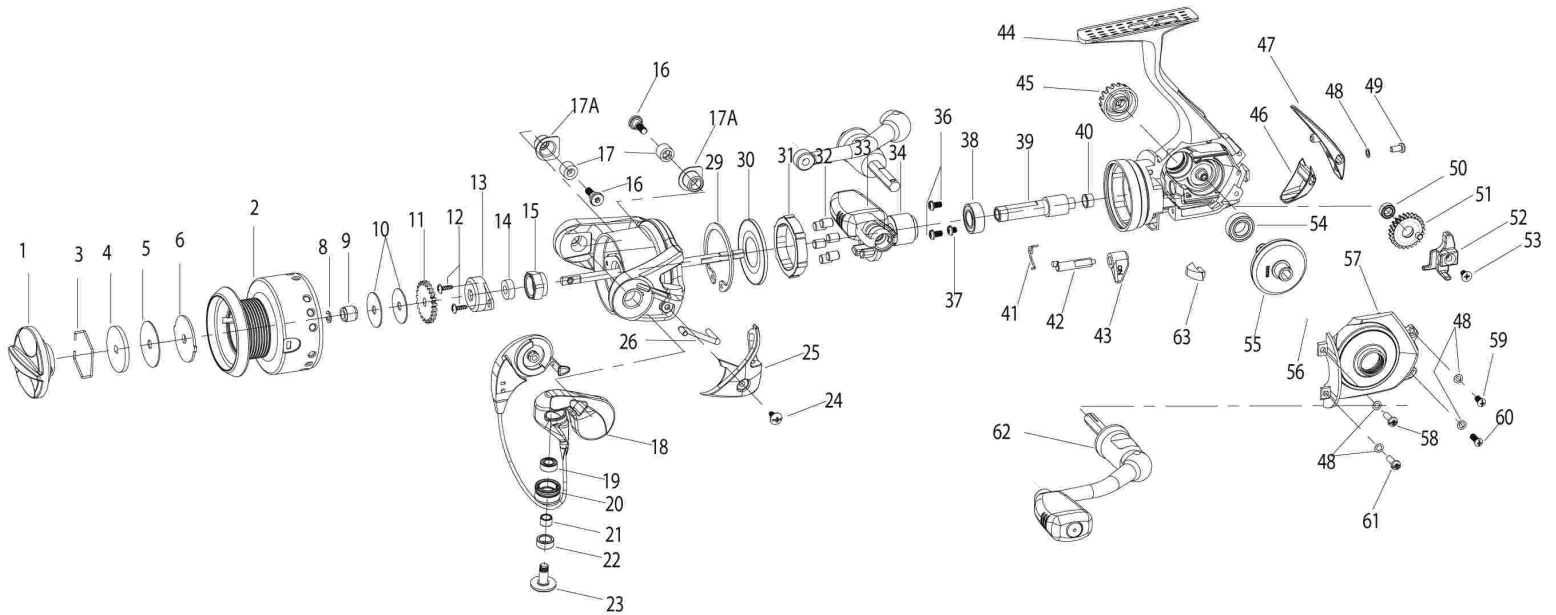

Kinetic PTi-A Parts Diagram - KT10PTi-A / KT20PTi-A

ORDERING PARTS

Refer to the parts list and diagram for your model. Locate the part you need and identify the key number for the part you wish to order for your model. Always state the model number, part number, part description and quantity on your orders. Parts may be ordered direct from the Factory Service Department (1-800-588-9030), Authorized Warranty / Service Centers, and online at www.tackleservice.com.

KEY #	DESCRIPTION	Kinetic 10	Kinetic 20
1	Drag Knob Assembly	RK332-01	SK332-01
2	Spool	RK021-01	SK021-01
3	Drag Retainer	RQ038-01	RQ038-01
4	Drag Washer "D"	SQ080-01	SQ080-01
5	Drag Washer "B"	RQ033-01	RQ033-01
6	Drag Washer "A"	RQ081-01	RQ081-01
7	Drag Washer "C"	N/A	N/A
8	Retainer Clip	TK034-01	TK034-01
9	Spool Sleeve	RK121-01	SK121-01
10	Spool Adjust Washer	RK030-01	RK030-01
11	Click Gear	RQ037-01	RQ037-01
12	Rotor Nut Lock Screw	RQ094-01	RQ094-01
13	Rotor Nut Cover	RK214-01	SK214-01
14	Main Shaft Bushing	SK213-01	SK213-01
15	Rotor Nut	SK006-01	SK006-01
16	Bail Pivot Screw	TK111-01	TK111-01
17	Bail Pivot Bushing	TK109-01	TK109-01
17A	Bail Pivot Insert	TK112-01	TK112-01
18	Bail Assembly	RK347-01	RK347-01
19	Line Roller Bearing	GH202-01	GH202-01
20	Line Roller	RK004-01	TK004-01
22	Line Roller Bushing	TK104-01	TK104-01
23	Line Roller Screw	RK108-01	TK108-01
24	Arm Lever Cover Screw	GU077-01	GU077-01
25	Arm Lever Cover	RK108-01	TK108-01
26	Kick Lever	RK019-01	SK019-01
27	Rotor Sub-Assembly	RK209-02	SK209-02
28	Main Shaft	PQ015-01	PQ015-01
29	Clutch Retaining Ring	RK060-01	TK060-01
30	Clutch Seal Plate	RK166-01	TK166-01
31	Clutch Lock Ring	RK063-01	TK063-01