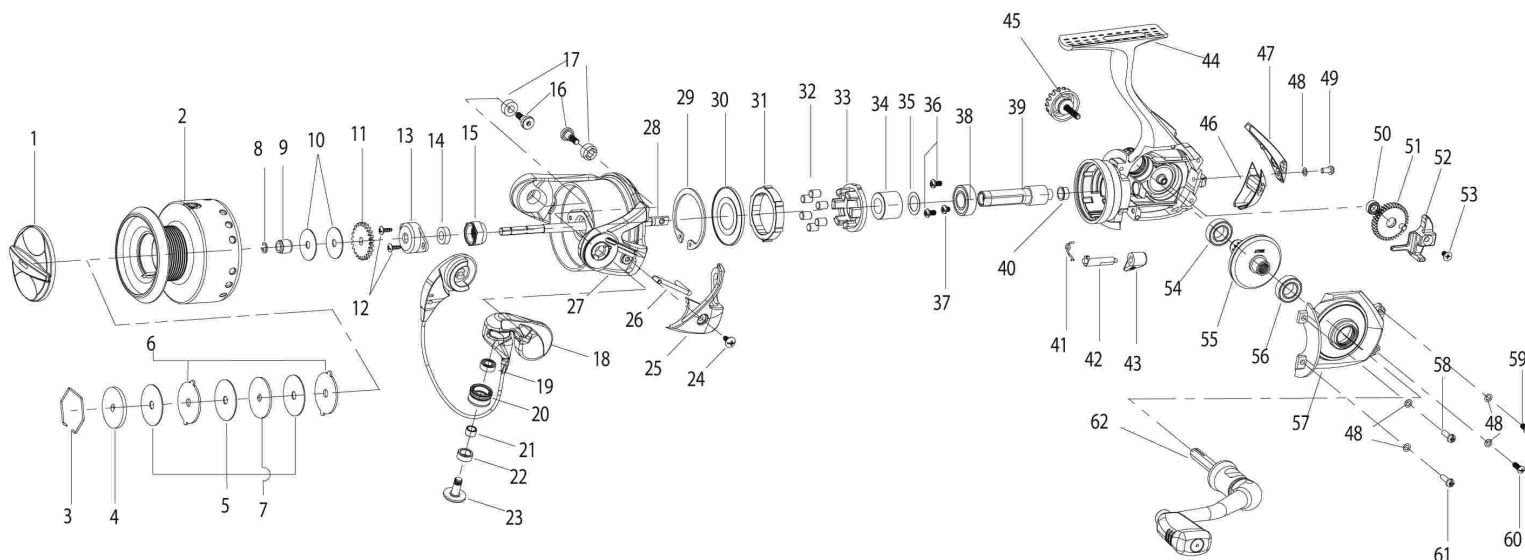

Kinetic PTi-A Parts Diagram - KT30PTi-A / KT40PTi-A

ORDERING PARTS

Refer to the parts list and diagram for your model. Locate the part you need and identify the key number for the part you wish to order for your model. Always state the model number, part number, part description and quantity on your orders. Parts may be ordered direct from the Factory Service Department (1-800-588-9030), Authorized Warranty / Service Centers, and online at www.tackleservice.com.

KEY #	DESCRIPTION	Kinetic 30	Kinetic 40
1	Drag Knob Assembly	TK332-01	TK332-01
2	Spool	TK021-01	TK021-51
3	Drag Retainer	RQ038-01	RQ038-01
4	Drag Washer "D"	SQ080-01	SQ080-01
5	Drag Washer "B"	RQ033-01	RQ033-01
6	Drag Washer "A"	RQ081-01	RQ081-01
7	Drag Washer "C"	RQ080-01	RQ080-01
8	Retainer Clip	TK034-01	TK034-01
9	Spool Sleeve	TK121-01	TK121-01
10	Spool Adjust Washer	RK030-01	RK030-01
11	Click Gear	RQ037-01	RQ037-01
12	Rotor Nut Lock Screw	RQ094-01	RQ094-01
13	Rotor Nut Cover	TK214-01	TK214-01
14	Main Shaft Bushing	TK213-01	TK213-01
15	Rotor Nut	TK006-01	TK006-01
16	Bail Pivot Screw	TK111-01	TK111-01
17	Bail Pivot Bushing	TK109-01	TK109-01
17A	Bail Pivot Insert	N/A	N/A
18	Bail Assembly	RK347-01	RK347-01
19	Line Roller Bearing	GH202-01	GH202-01
20	Line Roller	TK004-01	TK004-01
22	Line Roller Bushing	TK104-01	TK104-01
23	Line Roller Screw	TK108-01	TK108-01
24	Arm Lever Cover Screw	GU077-01	GU077-01
25	Arm Lever Cover	TK108-01	TK108-01
26	Kick Lever	TK019-01	TK019-01
27	Rotor Sub-Assembly	TK209-02	TK209-02
28	Main Shaft	PQ015-01	PQ015-01
29	Clutch Retaining Ring	TK060-01	TK060-01
30	Clutch Seal Plate	TK166-01	TK166-01
31	Clutch Lock Ring	TK063-01	TK063-01