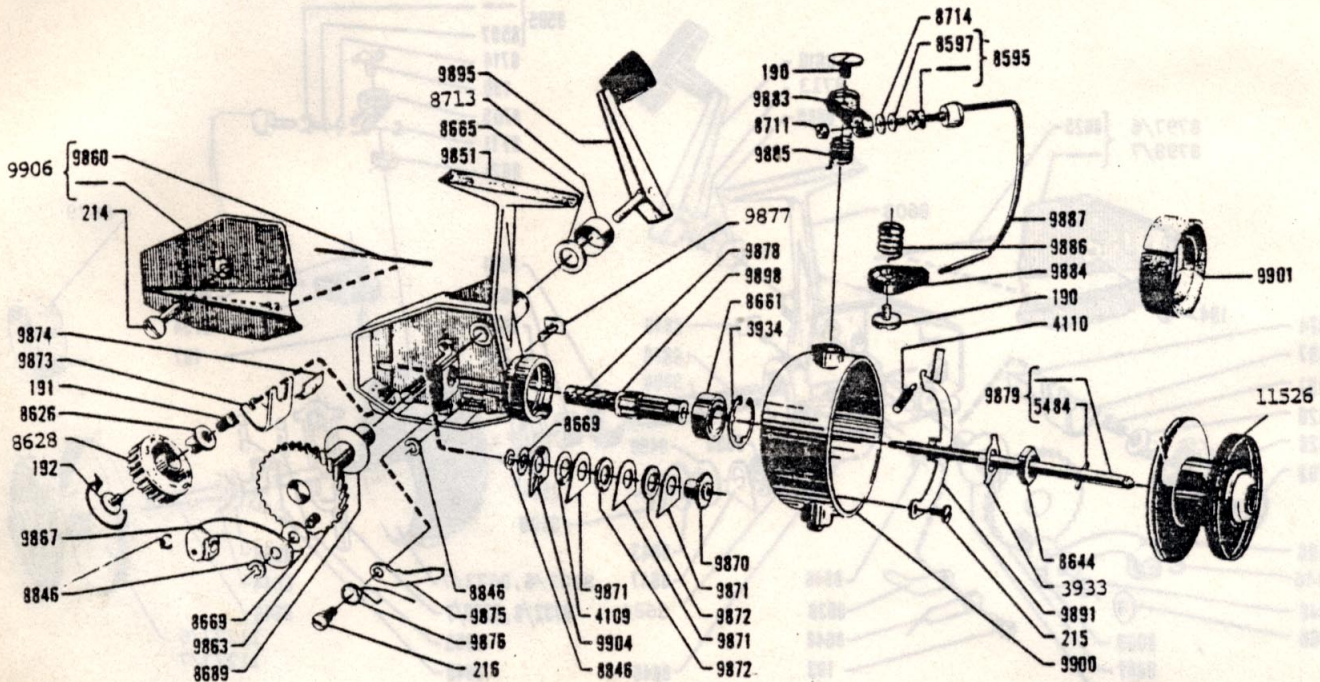

ZEBCO CARDINAL 4

7051 Brake Nut-Black (8628)

11526 (9881)

11247 (3933)

Part No.	Description
190	Screw for Bail Cam
191	Screw for Brake Argmt.
192	Screw for Brake Nut
214	Screw
215	Screw
216	Screw
3933	Locking Washer
3934	Locking Washer
4109	Spring Washer
4110	Spring
5484	Slotted Pin
8595	Line Roller & Bushing
8626	Cashing
8628	Brake Nut
8644	Winding Cap Nut
8661	Ball Bearings
8665	Felt Packing
8669	Washer
8689	Spring Washer
8711	Nut for Bail
8713	Protecting Ring
8714	Protecting Washer
8846	Locking Washer
9851	Housing w/Spring 8686

Part No.	Description
9860	Click Spring
9863	Main Gear Compl.w/Shaft
9867	Connecting Link
9870	Click Washer
9871	Friction Washer
9872	Friction Washer
9873	Brake Arm
9874	Insert Support
9875	Anti-Reverse Hook
9876	Stop Spring
9877	Anti-Reverse Button
9878	Shaft for Worm Gear
9879	Main Shaft
11526	Spool
9883	Bail Arm
9884	Bail Plate
9885	Bail Spring, Right
9886	Bail Spring, Left
9887	Bail
9891	Bail Stopper
9895	Crank Complete
9898	O-Ring
9900	Winding Cup
9901	Arbor for Spool
9904	Spring Washer
9906	Housing Plate