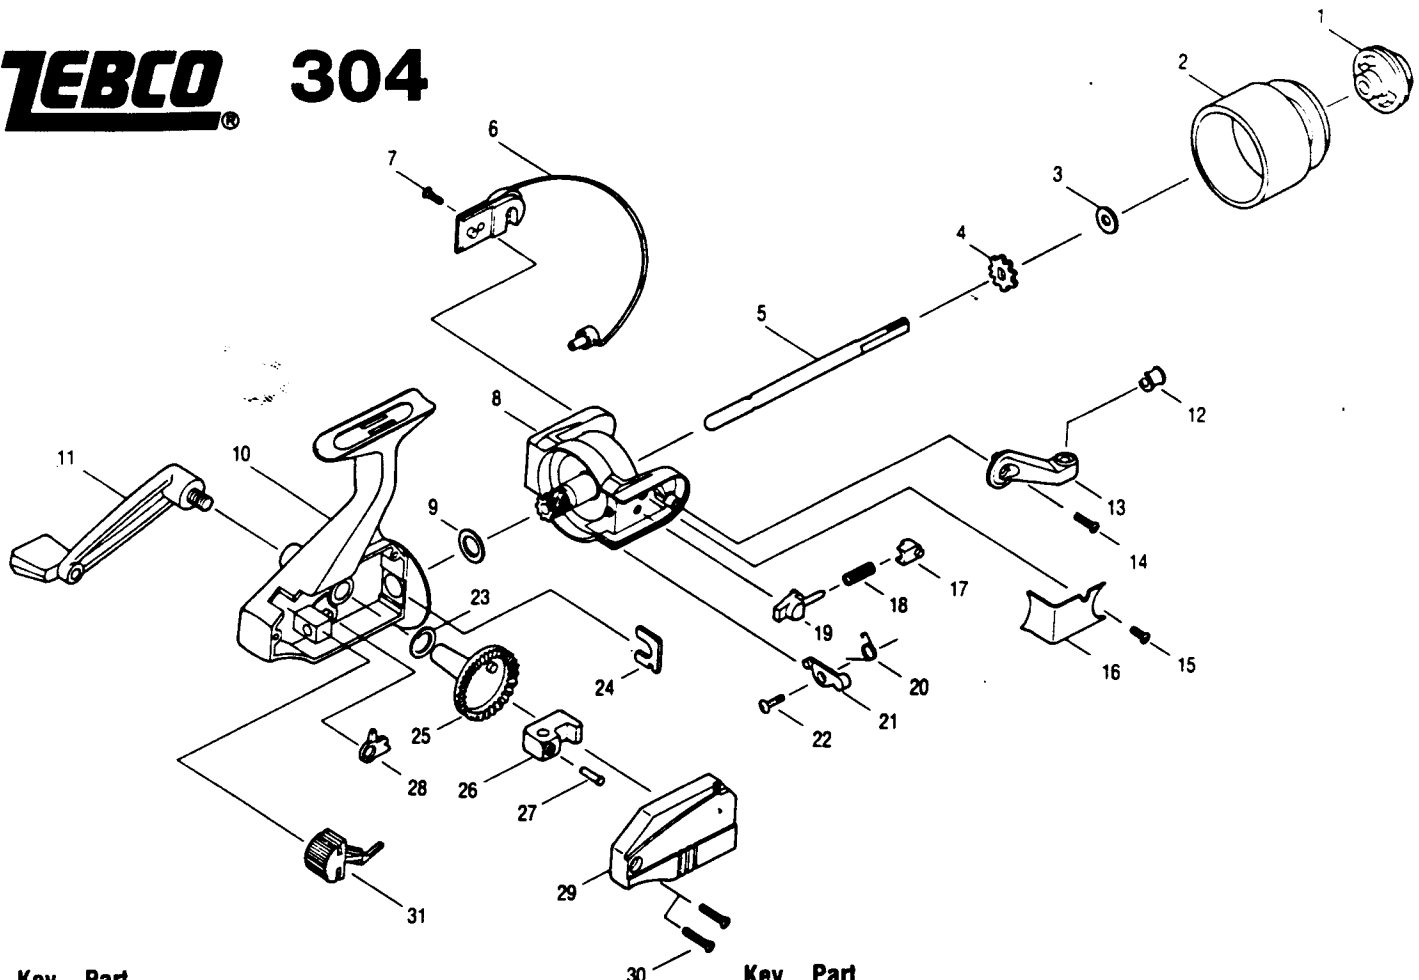

ZEBCO® 304

Key No.	Part No.	Description	Price	Key No.	Part No.	Description	Price
1	LQ332	DRAG KNOB ASSY.	1.77	27	LQ062	O/S PIN	.32
2	LQ021	SPOOL	5.09	28	LQ060	STOPPER	.70
3	LQ056	SPOOL WASHER	3.11	29	LQ023	BODY COVER	1.77
4	LQ068	CLICK CLAW	.54	30	LQ057	BODY COVER SCREW	.43
5	LQ015	MAIN SHAFT	1.77	31	LQ090	STOPPER LEVER	.70
6	LQ347	BAIL ASSY.	3.16				
7	LQ048	BAIL HOLDER SCREW	.37				
8	LQ309	ROTOR ASSY.	6.80				
9	LQ024	PINION GEAR WASHER	.54				
10	LQ001	BODY	3.05				
11	LQ318	HANDLE ASSY.	2.68				
12	LQ004	LINE ROLLER	1.56				
13	LQ007	ARM LEVER	.64				
14	LQ051	ARM LEVER SCREW	.37				
15	LQ085	KICK LEVER COVER SCREW	.68				
16	LQ087	BAIL SPRING COVER	.54				
17	LQ029	KICK LEVER 'B'	.70				
18	LQ022	BAIL SPRING	.48				
19	LQ020	SPRING HOLDER	.48				
20	LQ049	KICK LEVER SPRING	.70				
21	LQ019	KICK LEVER	.70				
22	LQ037	KICK LEVER SCREW	.70				
23	LQ084	CRANK GEAR SHIM	.43				
24	LQ006	ROTOR RETAINER	.54				
25	LQ012	DRIVE GEAR	2.25				
26	LQ025	O/S SLIDER	.70				

Prices subject to change without notice. Prices do not include postage and handling.

PLEASE ORDER BY PART NUMBER

Rev. 5/93

Zebco Division Brunswick Corporation, Box 270, Tulsa, OK 74101 USA 918-836-5581