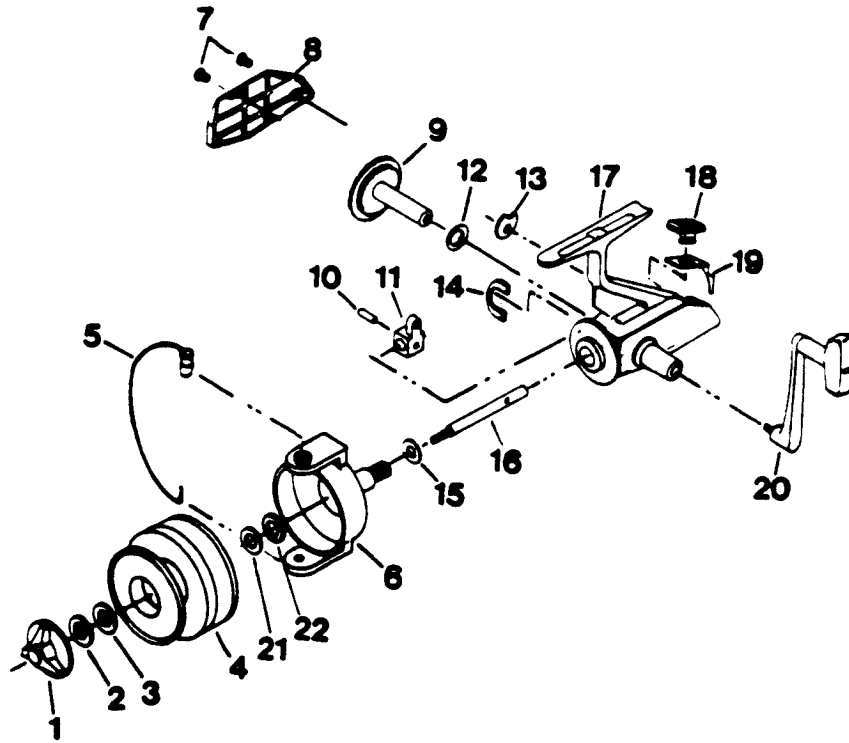

# ZEBCO 58 68

**Model  
58**

**Model  
68**

KEY PART NO. NO.	DESCRIPTION	PRICE
1 ZA032	DRAG KNOB	.75
2 ZA030	DRAG WASHER (STEEL)	.29
3 ZA039	DRAG WASHER (CORK)	.29
4 ZA321	SPOOL ASSY	3.39
5 ZA047	BAIL	1.61
6 ZA009	ROTOR AND PINION	3.55
7 ZA057	SIDE PLATE SCREW	.29
8 ZA323	SIDE PLATE ASSY	1.37
9 ZA012	CRANK GEAR	1.72
10 ZA062	OSCILLATOR PIN	.29
11 ZA025	OSCILLATOR SLIDER	.39
12 ZA084	CRANK GEAR SHIM	.29
13 ZA063	ANTI-REVERSE PAWL	.69
14 ZA006	ROTOR RETAINER	.29
15 ZA024	PINION GEAR WASHER	.29
16 ZA015	CENTER SHAFT	1.90
17 ZA301	BODY ASSY	3.67
18 NA059	ANTI-REVERSE KNOB	.29
19 ZA069	ANTI-REVERSE SPRING	.29
20 ZA318	HANDLE ASSY	3.10
21 ZA056	SPOOL WASHER (RED)	.29
22 ZA066	CLICK PLATE	.29

KEY PART NO. NO.	DESCRIPTION	PRICE
1 NAO32	DRAG KNOB	.75
2 NAO30	DRAG WASHER (STEEL)	.29
3 NAO39	DRAG WASHER (CORK)	.29
4 NA321	SPOOL ASSY	3.55
5 NAO47	BAIL	1.72
6 NAO09	ROTOR AND PINION	3.67
7 NAO57	SIDE PLATE SCREW	.29
8 NA323	SIDE PLATE ASSY	1.43
9 NAO12	CRANK GEAR	1.83
10 NAO62	OSCILLATOR PIN	.29
11 NAO25	OSCILLATOR SLIDER	.39
12 NAOC1	CRANK GEAR SHIM	.29
13 NAO63	ANTI-REVERSE PAWL	.69
14 NAO06	ROTOR RETAINER	.29
15 NAO24	PINION GEAR WASHER	.29
16 NAO15	CENTER SHAFT	1.90
17 NA301	BODY ASSY	4.47
18 NAO59	ANTI-REVERSE KNOB	.29
19 NAO69	ANTI-REVERSE SPRING	.29
20 NA318	HANDLE ASSY	3.21
21 NAO56	SPOOL WASHER (RED)	.29
22 NAO66	CLICK PLATE	.29

Prices subject to change without notice. Prices do not include postage and handling.

**PLEASE ORDER BY PART NUMBER**

Rev. 11/90

Zebco Division Brunswick Corporation, Box 270, Tulsa, OK 74101 USA 918-636-6681