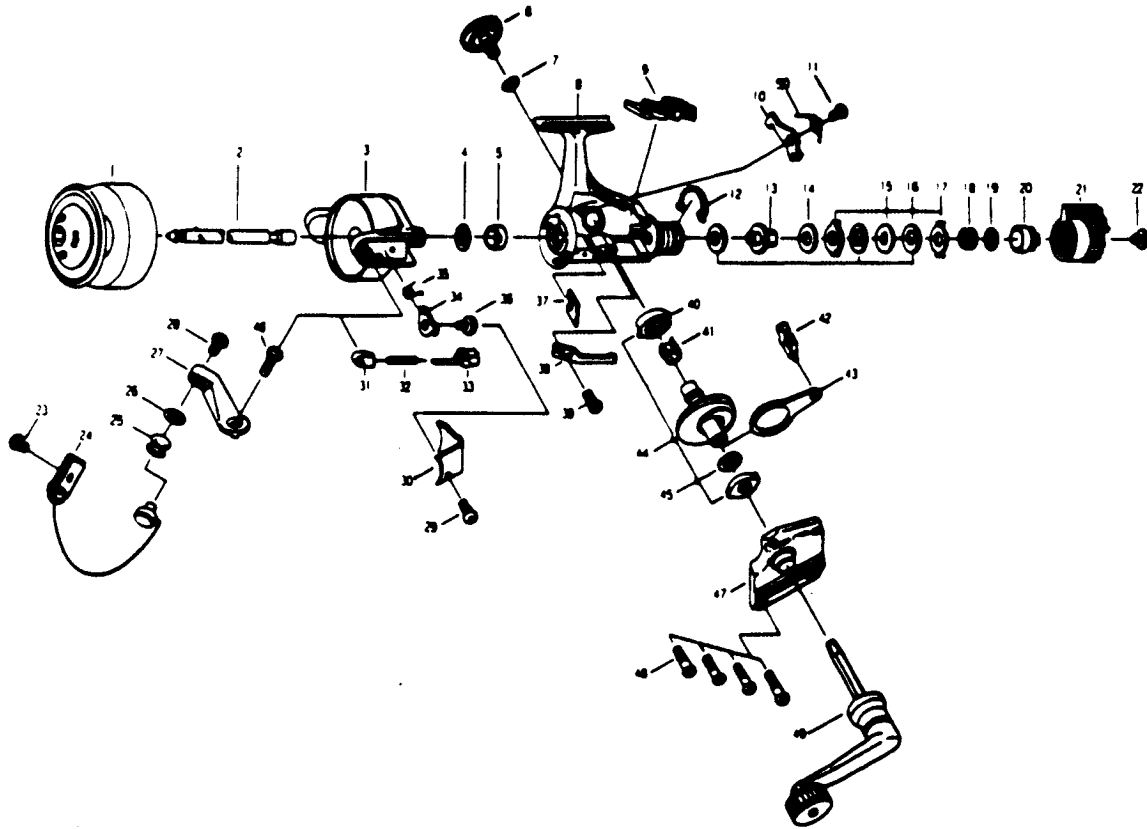

ZEBCO 608N

KEY PART

NO.	NO.	DESCRIPTION	PRICE
1	AL321	SPOOL ASSY.	7.45
2	AL315	MAIN SHAFT ASSY.	2.95
3	AL309	ROTOR ASSY.	6.08
4	AL065	PINION WASHER	.45
5	AL028	PINION BUSHING	8.60
6	AL073	HANDLE SCREW	1.35
7	AL105	HANDLE SCREW CAP WASHER	.46
8	AL001	BODY	5.85
9	AL059	STOPPER LEVER	.63
10	AL063	STOPPER	1.72
11	AL083	STOPPER SCREW	.58
12	AL033	BAIT CLICK CLAM	1.14
13	AL104	SLIDER HOLDER	.85
14	AL039	DRAG WASHER 'B'	.46
15	AL071	DRAG WASHER 'D'	.34
16	AL077	DRAG WASHER 'B' (FIBER)	.46
17	AL030	DRAG WASHER 'A'	.85
18	AL031	DRAG COIL SPRING	.80
19	AL046	DRAG ADJUST WASHER	.46
20	AL112	DRAG NUT	.85
21	AL032	DRAG CAP	1.55
22	AL079	DRAG CAP SCREW	.63
23	AL103	BAIL HOLDER SCREW	.63
24	AL347	BAIL ASSY.	6.02
25	AL004	LINE ROLLER	1.09

KEY PART

NO.	NO.	DESCRIPTION	PRICE
26	AL102	BAIL WASHER	.58
27	AL007	ARM LEVER	1.65
28	AL108	BAIL SCREW	.39
29	AL085	BAIL SPRING COVER SCREW	.45
30	AL087	BAIL SPRING COVER	.95
31	AL020	SPRING HOLDER	.52
32	AL022	BAIL SPRING	.52
33	AL029	KICK LEVER 'B'	.65
34	AL074	KICK LEVER 'A'	.65
35	AL049	KICK LEVER SPRING	.39
36	AL037	KICK LEVER SCREW	.39
37	AL006	PINION STOPPER	.55
38	AL068	CLICK CLAM	1.14
39	AL101	CLICK CLAM SCREW	.57
40	AL013	BODY BUSHING	.62
41	AL086	SLIDER SPRING	.62
42	AL081	PIN SLIDER	.70
43	AL025	OSCILLATING SLIDER	1.35
44	AL012	DRIVE GEAR	2.45
45	AL026	DRIVE GEAR WASHER	.52
46	AL051	ARM LEVER SCREW	.58
47	AL023	BODY COVER	5.30
48	AL057	BODY COVER SCREW	.85
49	AL318	HANDLE ASSY.	6.30
50	AL061	STOPPER SPRING	.57

Prices subject to change without notice. Prices do not include postage and handling.

PLEASE ORDER BY PART NUMBER

Rev. 11/90

Zebco Division Brunswick Corporation, Box 270, Tulsa, OK 74101 USA 918-638-6681

BC
BRUNSWICK