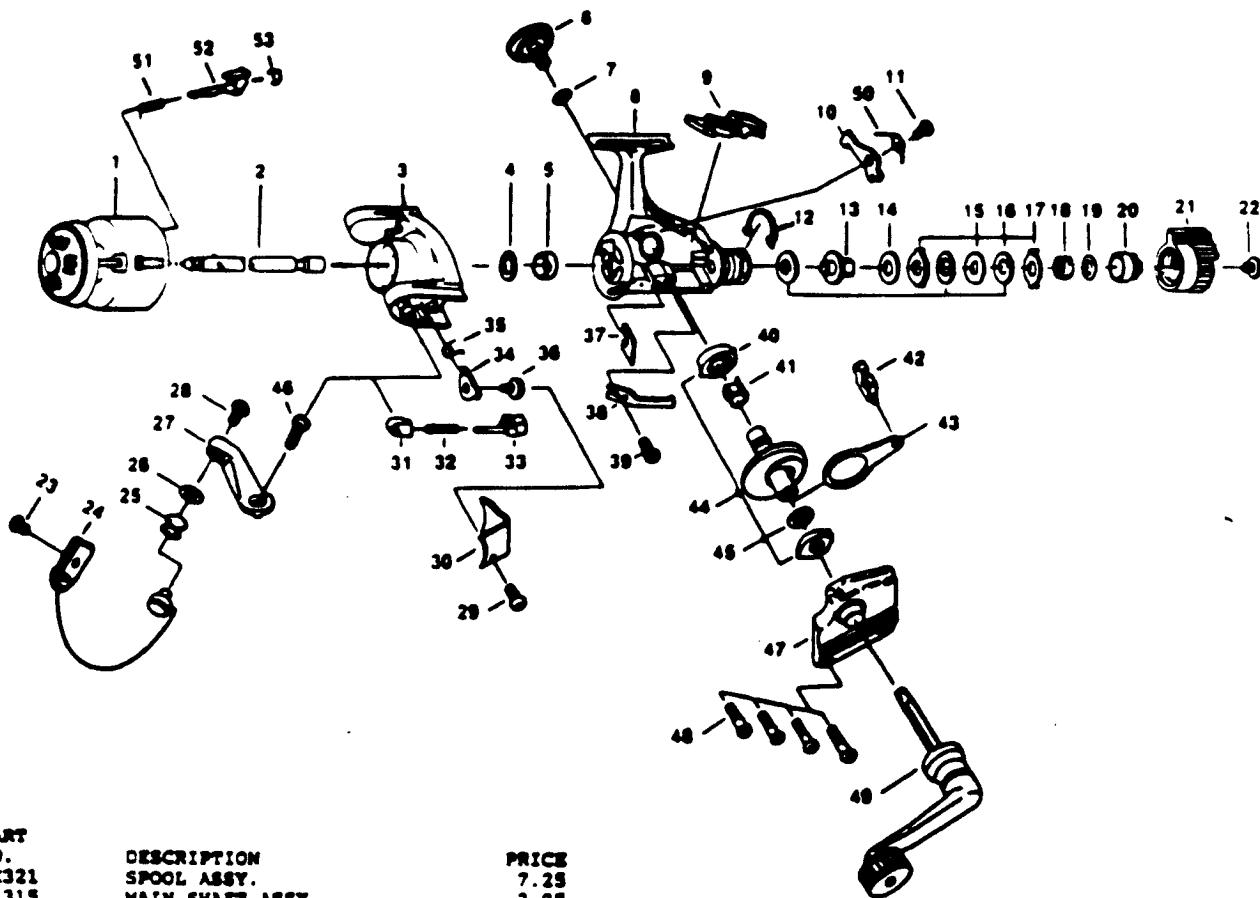

# ZEBCO CR10J

## KEY PART NO.

KEY PART NO.	DESCRIPTION	PRICE
1 ZK321	SPOOL ASSY.	7.25
2 AL315	MAIN SHAFT ASSY.	2.95
3 ZK309	ROTOR	6.08
4 ALO65	PINION WASHER	.45
5 ALO28	PINION BUSHING	8.60
6 ALO73	HANDLE SCREW	1.35
7 AL105	HANDLE SCREW CAP WASHER	.46
8 ZK001	BODY	5.85
9 ALO59	STOPPER LEVER	.63
10 ALO63	STOPPER	1.72
11 ALO83	STOPPER SCREW	.58
12 ALO33	BAIT CLICK CLAM	1.14
13 AL104	SLIDER HOLDER	.85
14 ALO39	DRAG WASHER 'B'	.46
15 ALO71	DRAG WASHER 'D'	.34
16 ALO77	DRAG WASHER 'B' (FIBER)	.46
17 ALO30	DRAG WASHER 'A'	.85
18 ALO31	DRAG COIL SPRING	.80
19 ALO46	DRAG ADJUST WASHER	.46
20 AL112	DRAG NUT	.85
21 ALO32	DRAG CAP	1.55
22 ALO79	DRAG CAP SCREW	.63
23 AL103	BAIL HOLDER SCREW	.63
24 AL347	BAIL ASSY.	6.02
25 ALO04	LINE ROLLER	1.09
26 AL102	BAIL WASHER	.58
27 ALO07	ARM LEVER	1.65
28 AL108	BAIL SCREW	.39
29 ALO85	BAIL SPRING COVER SCREW	.45
30 ALO87	BAIL SPRING COVER	.85
31 ALO20	SPRING HOLDER	.52
32 ALO22	BAIL SPRING	.52
33 ALO29	KICK LEVER 'B'	.65
34 ALO74	KICK LEVER 'A'	.65
35 ALO49	KICK LEVER SPRING	.39
36 ALO37	KICK LEVER SCREW	.39
37 ALO06	PINION STOPPER	.65

## KEY PART NO.

KEY PART NO.	DESCRIPTION	PRICE
38 ALO88	CLICK CLAM	1.14
39 AL101	CLICK CLAM SCREW	.57
40 ALO13	BODY BUSHING	.62
41 ALO86	SLIDER SPRING	.52
42 ALO81	PIN SLIDER	.70
43 ZK025	OSCILLATING SLIDER	1.35
44 ZK012	DRIVE GEAR	2.45
45 ALO26	DRIVE GEAR WASHER	.52
46 ALO51	ARM LEVER SCREW	.58
47 ZK023	BODY COVER	5.25
48 ALO57	BODY COVER SCREW	.85
49 AL318	HANDLE ASSY.	6.30
50 ALO61	STOPPER SPRING	.57
51 AK064	DEPTH PIN SPRING	.52
52 AK063	DEPTH PIN	.65
53 AK062	DEPTH PIN CLIP	.52

Prices subject to change without notice. Prices do not include postage and handling.

**PLEASE ORDER BY PART NUMBER**

Rev. 11/90

Zebco Division Brunswick Corporation, Box 270, Tulsa, OK 74101 USA 918-638-6681