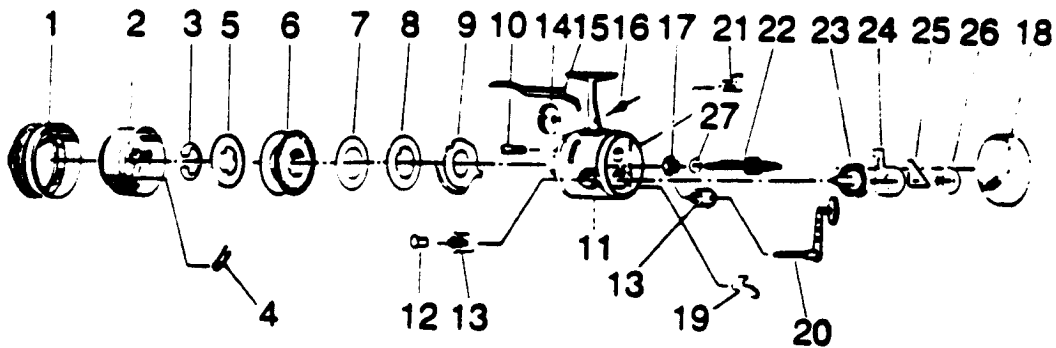

ZEBCO CR40

KEY PART NO. NO.	DESCRIPTION	PRICE
1 BE324-4	FRONT COVER ASSY.	4.34
2 BE310	SPINNERHEAD S/A	4.41
3 X2034	SPOOL CLIP	.29
4 AJ049	PICK UP PIN SPRING	.29
5 BE036	LIP	1.14
6 BE321-8H	SPOOL W/80 H.P. LINE	4.24
7 BJ108	FLAT WASHER	.36
8 BJ040	SPOOL WASHER	.52
9 BJ027	CLUTCH RING	1.27
10 BJ054-2	CLUTCH SCREW	.62
11 BJ301-5	BODY ASSY.	7.77
12 BJ068	CRANK ROD NUT	1.14
13 BJ026	CRANK BEARING	1.14
14 BJ032	CLUTCH WHEEL	.80
15 BJ050-2	FINGER BRAKE	1.49
16 BJ126-2	FINGER BRAKE SCREW	.34
17 BE017	CENTER SHAFT BEARING	.80
18 BJ023-3	BACK COVER	4.82
19 BJ060	ANTI-REV PAWL	.85
20 BJ318-5	HANDLE ASSY	4.41
21 BE002	ANTI-REVERSE ACTUATOR	1.03
22 BE315	CENTERSHAFT S/A	4.02
23 BJ012	CRANK GEAR	1.95
24 BJ014	ANTI-REVERSE DRAG	.80
25 BE061	ANTI-REVERSE PAWL SPRING	.58
26 BJ106	FLAT WASHER	.29
27 BJ107	WASHER (GEAR)	.34

Prices subject to change without notice. Prices do not include postage and handling.

PLEASE ORDER BY PART NUMBER

Rev. 11/90

Zebco Division Brunswick Corporation, Box 270, Tulsa, OK 74101 USA 918-638-6881