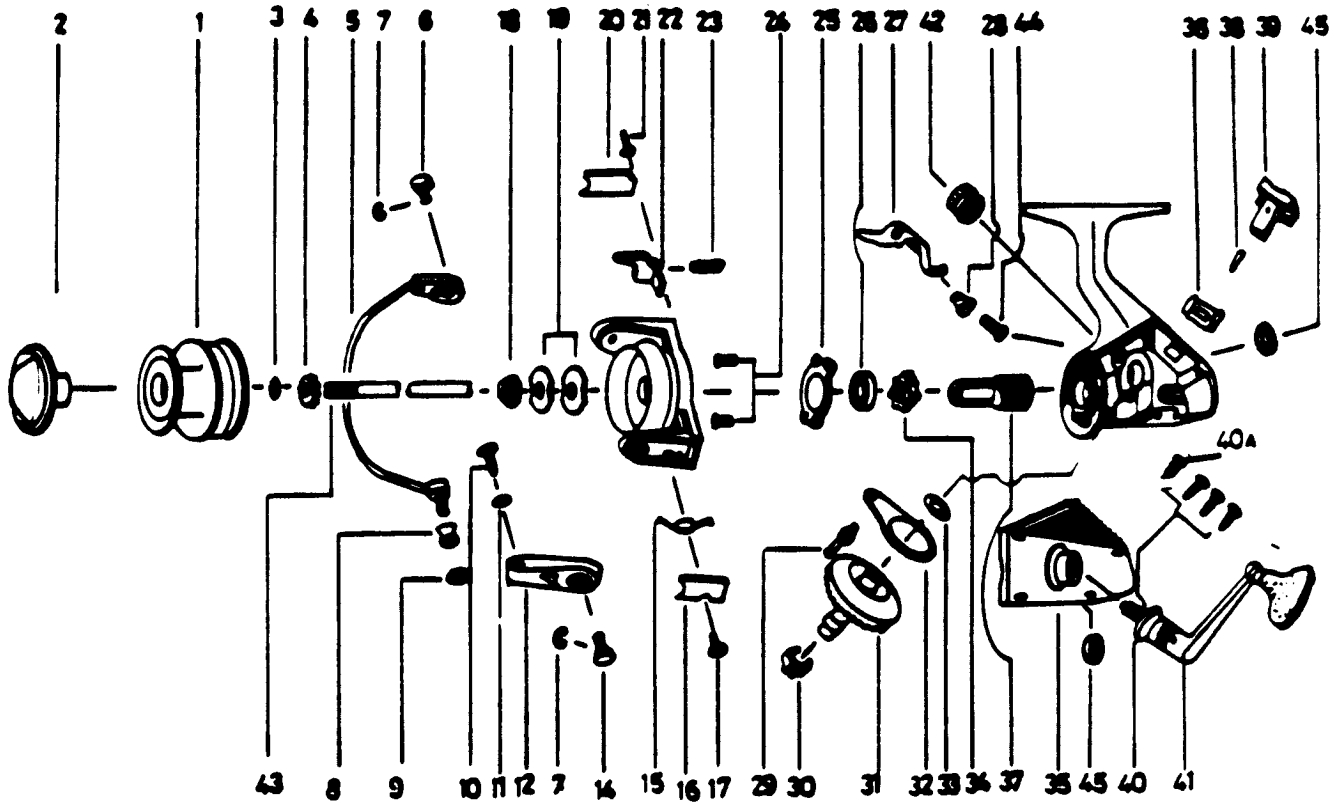

ZEBCO PSG2

KEY PART

NO. NO.	DESCRIPTION	PRICE
1 MK321	SPOOL ASBY.	5.68
2 MK050	DRAG KNOB ASBY.	4.02
3 LK030	SPOOL ADJ. WASHER	.64
4 LK066	CLICK GEAR	.85
5 NB347	BAIL ARM ASBY.	4.02
6 NB044	BAIL HOLDER PIN	1.14
7 NB002	E-CLIP	.29
8 LK004	LINE ROLLER	2.41
9 NB017	BAIL COLLAR	1.14
10 NB108	BAIL SCREW	.58
11 NB102	BAIL WASHER	.29
12 NB007	ARM LEVER	1.14
14 NB043	ARM LEVER PIN	1.32
15 NB022	BAIL SPRING	.92
16 NB087	BAIL SPRING COVER	1.03
17 NB085	BAIL SPRING CVR SCR	.52
18 NB006	ROTOR NUT	.92
19 NB065	ROTOR KEY. WASHER	.69
20 NB024	KICK LEVER COVER	.98
21 NB037	KICK LVR CVR SCR	.52
22 NB019	KICK LEVER	1.61
23 NB049	KICK LEVER SPRING	.39
24 NB080	BEARING PLATE SCREW	1.14
25 NB040	BEARING PLATE	1.27

KEY PART

NO. NO.	DESCRIPTION	PRICE
26 LK028	BEARING	9.59
27 LK063	ANTI-REVERSE CLAM	1.39
28 NB014	A/R CLAM BUSHING	.92
29 NB081	OSC. SLIDER PIN	2.09
30 NB086	SLIDING SPRING	.85
31 NB012	DRIVE GEAR	4.87
32 NB025	OSCILLATING SLIDER	2.98
33 NB026	DRIVE GEAR ADJ. WENR	.46
34 NB040	RATCHET GEAR	2.87
35 MK323	BODY COVER	5.46
36 NB090	A/R LVR. PLATE SPR.	1.14
37 LK011	PINION GEAR	4.55
38 NB091	A/R LVR. PIN	.46
39 NB059	ANTI-REVERSE LEVER	.92
40 LK057	BODY COVER SCREW	.91
40 NB057	BODY COVER SCREW	.69
41 MK318	HANDLE ASBY.	8.14
42 LK073	HANDLE SCREW CAP	1.98
43 LK315	MAIN SHAFT	4.02
44 NB089	A/R CLAM SCREW	.29
45 NB013	BODY BUSHING	1.24
47 MK301	BODY	9.16
48 NB009	ROTOR	5.90

Prices subject to change without notice. Prices do not include postage and handling.

PLEASE ORDER BY PART NUMBER

Rev. 11/80

Zebco Division Brunswick Corporation, Box 276, Toluca, OK 74101 USA 918-886-8801