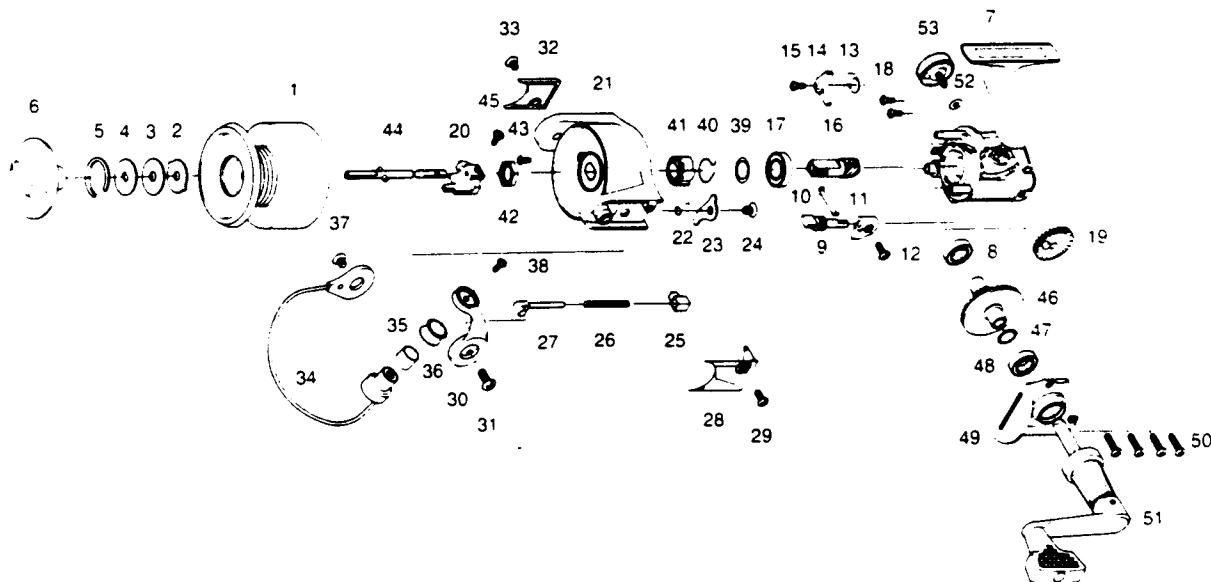

# QUANTUM BR1/3-20

KEY NO.	BR120 PART NO.	BR320 PART NO.	DESCRIPTION	PRICE	KEY NO.	BR120 PART NO.	BR320 PART NO.	DESCRIPTION	PRICE
1	BH321-11	BH321-12	SPOOL ASSY.	7.75	28	BH046-11	BH046-11	ARM LEVER COVER	2.10
2	BH081-11	BH081-11	SPOOL WASHER 'A'	.55	29	BH085-11	BH085-11	COVER SCREW	.60
3	BH033-11	BH033-11	SPOOL WASHER 'B'	.60	30	BH007-11	BH007-12	ARM LEVER	3.00
4	BH080-11	BH080-11	SPOOL WASHER 'D'	.90	31	BH044-11	BH044-11	ARM LEVER SCREW	.60
5	BH038-11	BH038-11	DRAG RETAINER	.95	32	BH024-11	BH024-11	BAIL HOLDER COVER	1.55
6	BH332-11	BH332-11	DRAG KNOB ASSY.	3.10	33	BH085-11	BH085-11	COVER SCREW	.60
7	BH001-11	BH001-12	BODY	5.25	34	BH347-12	BH347-12	BAIL ASSY.	5.40
8	BH027-11	BH027-12	BEARING	5.95	35	BH016-11	BH016-11	LINE ROLLER BUSHING	1.00
9	BH090-11	BH090-11	STOPPER CAM	1.50	36	BH004-11	BH004-11	LINE ROLLER	5.30
10	BH089-11	BH089-11	STOPPER CAM SPRING	.90	37	BH044-11	BH044-11	BAIL HOLDER SCREW	.60
11	BH059-11	BH059-11	STOPPER LEVER	1.05	38	BH108-11	BH108-11	BAIL SCREW	.60
12	BH135-11	BH135-11	STOPPER LEVER SCREW	.60	39	BH110-11	BH110-11	BEARING WASHER	.50
13	BH061-11	BH061-11	STOPPER SPRING	1.40	40	BH086-11	BH086-11	SILENT SPRING	1.55
14	BH063-11	BH063-11	STOPPER	1.45	41	BH060-11	BH060-11	RATCHET GEAR	1.55
15	BH077-11	BH077-11	STOPPER SCREW	.60	42	BH006-11	BH006-11	ROTOR NUT	1.05
16	BH011-11	BH011-11	PINION GEAR	3.15	43	BH094-11	BH094-11	ROTOR NUT LOCK SCREW	.60
17	BH028-11	BH028-11	BALL BEARING	8.20	44	BH315-11	BH315-11	MAIN SHAFT ASSY.	5.40
18	BH041-11	BH041-11	BEARING SCREW	.60	45	BH100-11	BH100-11	MAIN SHAFT SCREW	.60
19	BH053-11	BH053-11	O/S GEAR	1.45	46	BH012-11	BH012-11	DRIVER GEAR	5.25
20	BH025-11	BH025-11	O/S SLIDER	2.50	47	BH026-11	BH026-11	ADJUST WASHER	.65
21	BH009-11	BH009-12	ROTOR	5.00	48	BH027-11	BH027-12	BEARING	5.95
22	BH049-11	BH049-11	KICK LEVER SPRING	.90	49	BH023-11	BH023-12	BODY COVER	3.25
23	BH019-11	BH019-11	KICK LEVER	1.80	50	BH057-11	BH057-11	BODY COVER SCREW	.60
24	BH136-11	BH136-11	KICK LEVER SCREW	.60	51	BH318-11	BH318-11	HANDLE ASSY.	6.00
25	BH020-11	BH020-11	SPRING HOLDER	.90	52	BH105-11	BH105-11	HANDLE CAP WASHER	.45
26	BH022-11	BH022-11	ARM LEVER SPRING	.60	53	BH073-11	BH073-11	HANDLE SCREW CAP	2.20
27	BH031-11	BH031-11	SPRING SHAFT	.90					