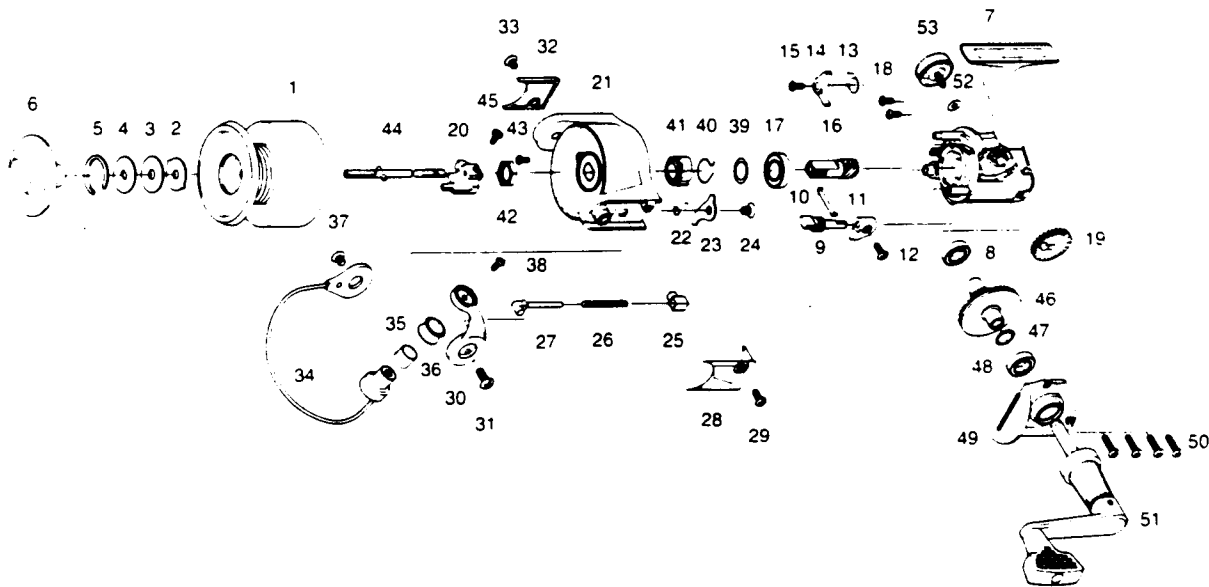

QUANTUM BR1/3-40

KEY NO.	BR140 PART NO.	BR340 PART NO.	DESCRIPTION	PRICE	KEY NO.	BR140 PART NO.	BR340 PART NO.	DESCRIPTION	PRICE
1	BH321-21	BH321-22	SPOOL ASSY.	7.75	28	BH046-21	BH046-21	ARM LEVER COVER	2.10
2	BH081-21	BH081-21	SPOOL WASHER 'A'	.55	29	BH085-11	BH085-11	COVER SCREW	.60
3	BH033-21	BH033-21	SPOOL WASHER 'B'	.55	30	BH007-11	BH007-12	ARM LEVER	3.00
4	BH080-21	BH080-21	SPOOL WASHER 'D'	.90	31	BH044-11	BH044-11	ARM LEVER SCREW	.60
5	BH038-21	BH038-21	DRAG RETAINER	.95	32	BH024-11	BH024-11	BAIL HOLDER COVER	1.55
6	BH332-21	BH332-21	DRAG KNOB ASSY.	3.10	33	BH085-11	BH085-11	COVER SCREW	.60
7	BH001-21	BH001-22	BODY	6.00	34	BH347-22	BH347-22	BAIL ASSY.	5.40
8	BH027-11	BH027-12	BEARING	5.95	35	BH016-11	BH016-11	LINE ROLLER BUSHING	1.00
9	BH090-11	BH090-11	STOPPER CAM	1.50	36	BH004-11	BH004-11	LINE ROLLER	5.30
10	BH089-11	BH089-11	STOPPER CAM SPRING	.90	37	BH044-11	BH044-11	BAIL HOLDER SCREW	.60
11	BH059-11	BH059-11	STOPPER LEVER	1.05	38	BH108-11	BH108-11	BAIL SCREW	.60
12	BH135-11	BH135-11	STOPPER LEVER SCREW	.60	39	BH110-11	BH110-11	BEARING WASHER	.50
13	BH061-11	BH061-11	STOPPER SPRING	1.40	40	BH086-11	BH086-11	SILENT SPRING	1.55
14	BH063-11	BH063-11	STOPPER	1.45	41	BH060-11	BH060-11	RATCHET GEAR	1.55
15	BH077-11	BH077-11	STOPPER SCREW	.60	42	BH006-11	BH006-11	ROTOR NUT	1.05
16	BH011-11	BH011-11	PINION GEAR	3.15	43	BH094-11	BH094-11	ROTOR NUT LOCK SCREW	.60
17	BH028-11	BH028-11	BALL BEARING	8.20	44	BH315-21	BH315-21	MAIN SHAFT ASSY.	5.85
18	BH041-11	BH041-11	BEARING SCREW	.60	45	BH100-11	BH100-11	MAIN SHAFT SCREW	.60
19	BH053-21	BH053-21	O/S GEAR	1.45	46	BH012-11	BH012-11	DRIVER GEAR	5.25
20	BH025-11	BH025-11	O/S SLIDER	2.50	47	BH026-11	BH026-11	ADJUST WASHER	.65
21	BH009-21	BH009-22	ROTOR	5.50	48	BH027-11	BH027-12	BEARING	5.95
22	BH049-21	BH049-21	KICK LEVER SPRING	.90	49	BH023-21	BH023-22	BODY COVER	3.25
23	BH019-21	BH019-21	KICK LEVER	1.80	50	BH057-11	BH057-11	BODY COVER SCREW	.60
24	BH136-11	BH136-11	KICK LEVER SCREW	.60	51	BH318-11	BH318-11	HANDLE ASSY.	6.00
25	BH020-11	BH020-11	SPRING HOLDER	.90	52	BH105-11	BH105-11	HANDLE CAP WASHER	.45
26	BH022-21	BH022-21	ARM LEVER SPRING	.60	53	BH073-11	BH073-11	HANDLE SCREW CAP	2.20
27	BH031-21	BH031-21	SPRING SHAFT	.90					