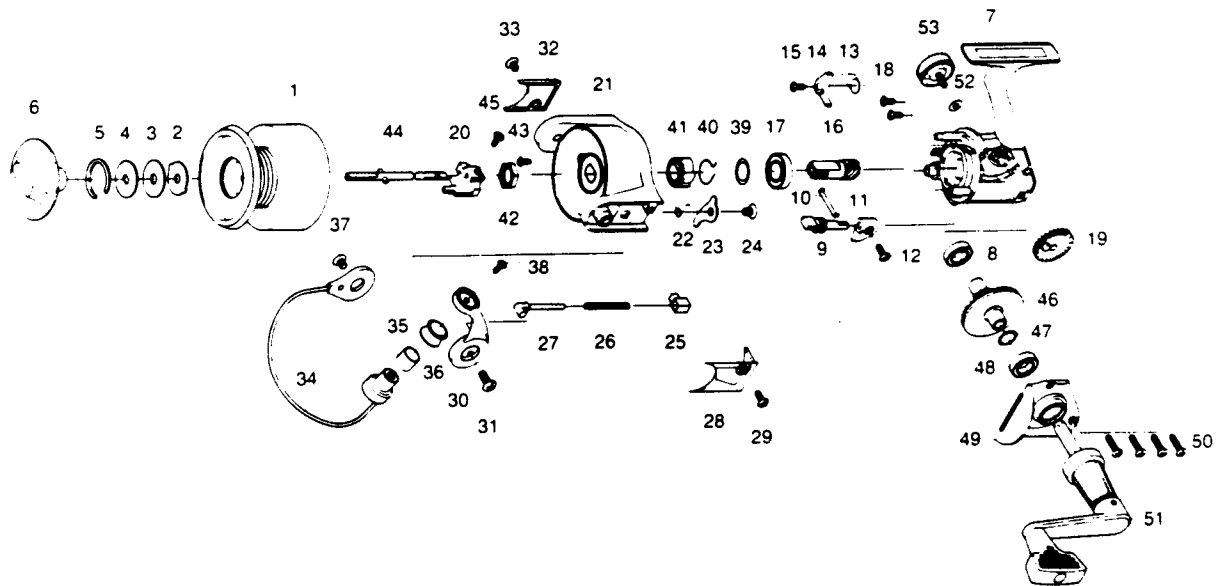

QUANTUM BR1/3-50

KEY NO.	BR150 PART NO.	BR350 PART NO.	DESCRIPTION	PRICE	KEY NO.	BR150 PART NO.	BR350 PART NO.	DESCRIPTION	PRICE
1	BH321-31	BH321-32	SPOOL ASSY.	7.75	28	BH046-31	BH046-31	ARM LEVER COVER	2.60
2	BH081-31	BH081-31	SPOOL WASHER 'A'	.55	29	BH085-11	BH085-11	COVER SCREW	.60
3	BH033-31	BH033-31	SPOOL WASHER 'B'	.60	30	BH007-11	BH007-12	ARM LEVER	3.00
4	BH080-31	BH080-31	SPOOL WASHER 'D'	.90	31	BH044-11	BH044-11	ARM LEVER SCREW	.60
5	BH038-31	BH038-31	DRAG RETAINER	.95	32	BH024-31	BH024-31	BAIL HOLDER COVER	1.65
6	BH332-31	BH332-31	DRAG KNOB ASSY.	3.10	33	BH085-11	BH085-11	COVER SCREW	.60
7	BH001-31	BH001-32	BODY	6.25	34	BH347-32	BH347-32	BAIL ASSY.	5.95
8	BH027-11	BH027-12	BEARING	5.95	35	BH016-11	BH016-11	LINE ROLLER BUSHING	1.00
9	BH090-11	BH090-11	STOPPER CAM	1.50	36	BH004-11	BH004-11	LINE ROLLER	5.30
10	BH089-11	BH089-11	STOPPER CAM SPRING	.90	37	BH044-11	BH044-11	BAIL HOLDER SCREW	.60
11	BH059-11	BH059-11	STOPPER LEVER	1.05	38	BH108-11	BH108-11	BAIL SCREW	.60
12	BH135-11	BH135-11	STOPPER LEVER SCREW	.60	39	BH110-31	BH110-31	BEARING WASHER	.50
13	BH061-11	BH061-11	STOPPER SPRING	1.40	40	BH086-31	BH086-31	SILENT SPRING	1.55
14	BH063-11	BH063-11	STOPPER	1.45	41	BH060-31	BH060-31	RATCHET GEAR	1.70
15	BH077-11	BH077-11	STOPPER SCREW	.60	42	BH006-31	BH006-31	ROTOR NUT	1.15
16	BH011-31	BH011-31	PINION GEAR	3.15	43	BH094-11	BH094-11	ROTOR NUT LOCK SCR	.60
17	BH028-31	BH028-31	BALL BEARING	7.00	44	BH315-31	BH315-31	MAIN SHAFT ASSY	5.95
18	BH041-11	BH041-11	BEARING SCREW	.60	45	BH100-11	BH100-11	MAIN SHAFT SCREW	.60
19	BH053-31	BH053-31	O/S GEAR	1.55	46	BH012-31	BH012-31	DRIVER GEAR	5.20
20	BH025-31	BH025-31	O/S SLIDER	2.55	47	BH026-11	BH026-11	ADJUST WASHER	.85
21	BH009-31	BH009-32	ROTOR	5.50	48	BH027-11	BH027-12	BEARING	5.95
22	BH049-31	BH049-31	KICK LEVER SPRING	.90	49	BH023-31	BH023-32	BODY COVER	5.25
23	BH019-31	BH019-31	KICK LEVER	1.85	50	BH057-31	BH057-31	BODY COVER SCREW	.60
24	BH136-11	BH136-11	KICK LEVER SCREW	.60	51	BH318-31	BH318-31	HANDLE ASSY.	7.25
25	BH020-11	BH020-11	SPRING HOLDER	.90	52	BH105-11	BH105-11	HANDLE CAP WASHER	.45
26	BH022-31	BH022-31	ARM LEVER SPRING	.60	53	BH073-31	BH073-31	HANDLE SCREW CAP	3.05
27	BH031-31	BH031-31	SPRING SHAFT	.90					