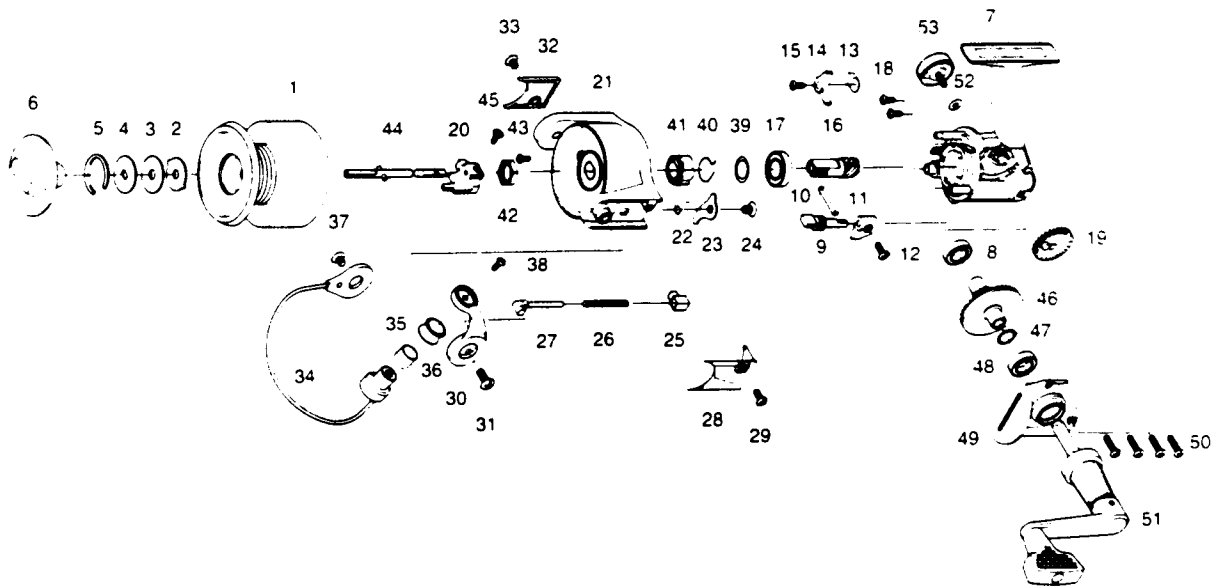

QUANTUM BR1/3-60

KEY NO.	BR160 PART NO.	BR360 PART NO.	DESCRIPTION	PRICE	KEY NO.	BR160 PART NO.	BR360 PART NO.	DESCRIPTION	PRICE
1	BH321-41	BH321-42	SPOOL ASSY.	7.75	28	BH046-41	BH046-41	ARM LEVER COVER	2.60
2	BH081-31	BH081-31	SPOOL WASHER 'A'	.55	29	BH085-11	BH085-11	COVER SCREW	.60
3	BH033-31	BH033-31	SPOOL WASHER 'B'	.60	30	BH007-11	BH007-12	ARM LEVER	3.00
4	BH080-31	BH080-31	SPOOL WASHER 'D'	.90	31	BH044-11	BH044-11	ARM LEVER SCREW	.60
5	BH038-31	BH038-31	DRAG RETAINER	.95	32	BH024-31	BH024-31	BAIL HOLDER COVER	1.65
6	BH332-41	BH332-41	DRAG KNOB ASSY.	3.15	33	BH085-11	BH085-11	COVER SCREW	.60
7	BH001-41	BH001-42	BODY	6.00	34	BH347-42	BH347-42	BAIL ASSY.	6.25
8	BH027-11	BH027-12	BEARING	5.95	35	BH016-11	BH016-11	LINE ROLLER BUSHING	1.00
9	BH090-11	BH090-11	STOPPER CAM	1.50	36	BH004-11	BH004-11	LINE ROLLER	5.30
10	BH089-11	BH089-11	STOPPER CAM SPRING	.90	37	BH044-11	BH044-11	BAIL HOLDER SCREW	.60
11	BH059-11	BH059-11	STOPPER LEVER	1.05	38	BH108-11	BH108-11	BAIL SCREW	.60
12	BH135-11	BH135-11	STOPPER LEVER SCREW	.60	39	BH110-31	BH110-31	BEARING WASHER	.50
13	BH061-11	BH061-11	STOPPER SPRING	1.40	40	BH086-31	BH086-31	SILENT SPRING	1.55
14	BH063-11	BH063-11	STOPPER	1.45	41	BH060-31	BH060-31	RATCHET GEAR	1.70
15	BH077-11	BH077-11	STOPPER SCREW	.60	42	BH006-31	BH006-31	ROTOR NUT	1.15
16	BH011-31	BH011-31	PINION GEAR	3.15	43	BH094-11	BH094-11	ROTOR NUT LOCK SCR	.60
17	BH028-31	BH028-31	BALL BEARING	7.00	44	BH315-41	BH315-41	MAIN SHAFT ASSY.	5.95
18	BH041-11	BH041-11	BEARING SCREW	.60	45	BH100-11	BH100-11	MAIN SHAFT SCREW	.60
19	BH053-31	BH053-31	O/S GEAR	1.55	46	BH012-31	BH012-31	DRIVER GEAR	5.20
20	BH025-31	BH025-31	O/S SLIDER	2.55	47	BH028-11	BH028-11	ADJUST WASHER	.65
21	BH009-41	BH009-42	ROTOR	6.50	48	BH027-11	BH027-12	BEARING	5.95
22	BH049-41	BH049-41	KICK LEVER SPRING	.90	49	BH023-41	BH023-42	BODY COVER	5.00
23	BH019-41	BH019-41	KICK LEVER	1.85	50	BH057-31	BH057-31	BODY COVER SCREW	.60
24	BH136-11	BH136-11	KICK LEVER SCREW	.60	51	BH318-31	BH318-31	HANDLE ASSY.	7.25
25	BH020-11	BH020-11	SPRING HOLDER	.90	52	BH105-11	BH105-11	HANDLE CAP WASHER	.45
26	BH022-41	BH022-41	ARM LEVER SPRING	.60	53	BH073-31	BH073-31	HANDLE SCREW CAP	3.05
27	BH031-31	BH031-31	SPRING SHAFT	.90					