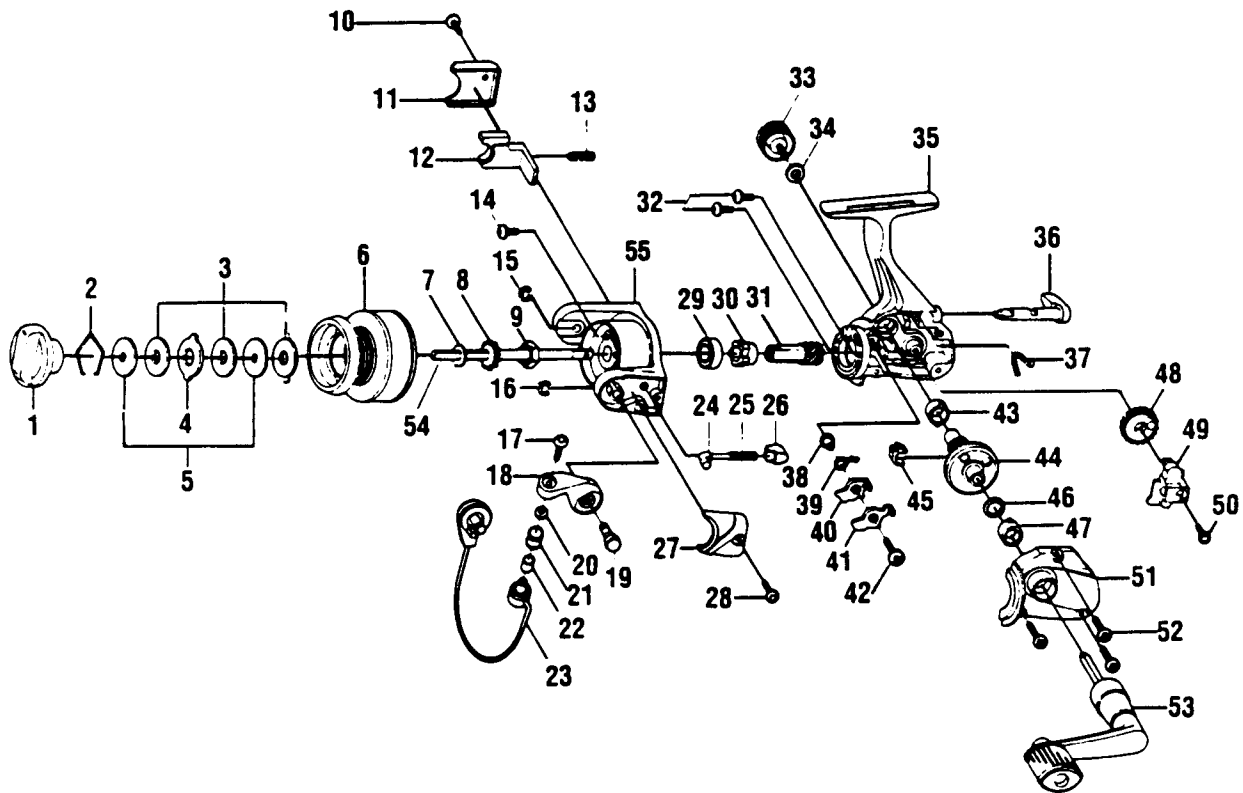

QUANTUM CS1

Key No.	Part No.	Description	Price	Key No.	Part No.	Description	Price
1	GU332-3	Drag Knob Assy	2.71	29	AQ028	Ball Bearing	6.90
2	GU038	Drag Retainer	.84	30	GU060	Ratchet Gear	2.71
3	GU105-5	Spool Washer "B"	.79	31	GU011	Pinion Gear	3.40
4	GU081	Spool Washer "A"	.79	32	GU077	Bearing Screw	.69
5	GU080	Spool Washer "D"	.79	33	GU073-4	Handle Screw Cap	1.24
6	GU321-5	Spool Assy	8.60	34	GU103	Handle Cap Washer	.64
7	GU105-6	Spool Washer	.54	35	GU001-7	Body	7.75
8	AQ037	Spool Click Gear	1.28	36	GU090	Stopper Lever	1.80
9	GU006	Rotor Nut	1.06	37	GU089	Stopper Lever Spring	.96
10	GU077-2	Kick Lever Cover Screw	.74	38	GU091	Stopper Bushing	.96
11	GU046-2	Kick Lever Cover	.67	39	GU061	Stopper Spring	.91
12	GU019	Kick Lever	1.06	40	GU063	Stopper "A"	.96
13	KQ049	Kick Lever Spring	.44	41	GU074	Stopper "B"	.96
14	GU077-4	Rotor Nut Lock Screw	.74	42	GU077-5	Stopper Screw	.74
15	KQ034	"E"-Clip	.15	43	GU027	Body Bushing	.91
16	KQ034	"E"-Clip	.15	44	GU012	Drive Gear	2.49
17	KQ108	Ball Screw	.74	45	GU086	Silent Cam	.91
18	LU007-3	Arm Lever	.96	46	GU105-8	Driver Gear Adj. Washer	.47
19	GU051-2	Arm Lever Pin	1.60	47	GU027	Body Cover Bushing	.91
20	GU105-7	Line Roller Washer	.54	48	GU053	Oscillation Gear	1.11
21	MT004	Line Roller	1.90	49	GU025	Oscillation Slider	.96
22	MT016-2	Line Roller Bushing	.96	50	GU100	Main Shaft Screw	.54
23	GU347-9	Ball Assy	4.90	51	GU023-7	Body Cover	4.25
24	KQ031	Spring Shaft	.56	52	GU057	Body Cover Screw	.79
25	KQ049-3	Arm Lever Spring	.54	53	GU318-12	Handle Assy	7.25
26	QL020	Spring Holder	.58	54	GU015	Main Shaft	2.66
27	LU087-2	Arm Lever Spring Cover	.74	55	GU009-5	Rotor	6.00
28	GU077-2	Arm Lever Spring Cover Screw	.94				

Prices subject to change without notice. Prices do not include postage and handling.

PLEASE ORDER BY PART NUMBER

Rev. 6/95

Zebco Division Brunswick Corporation, Box 270, Tulsa, OK 74101 USA 918-836-5581