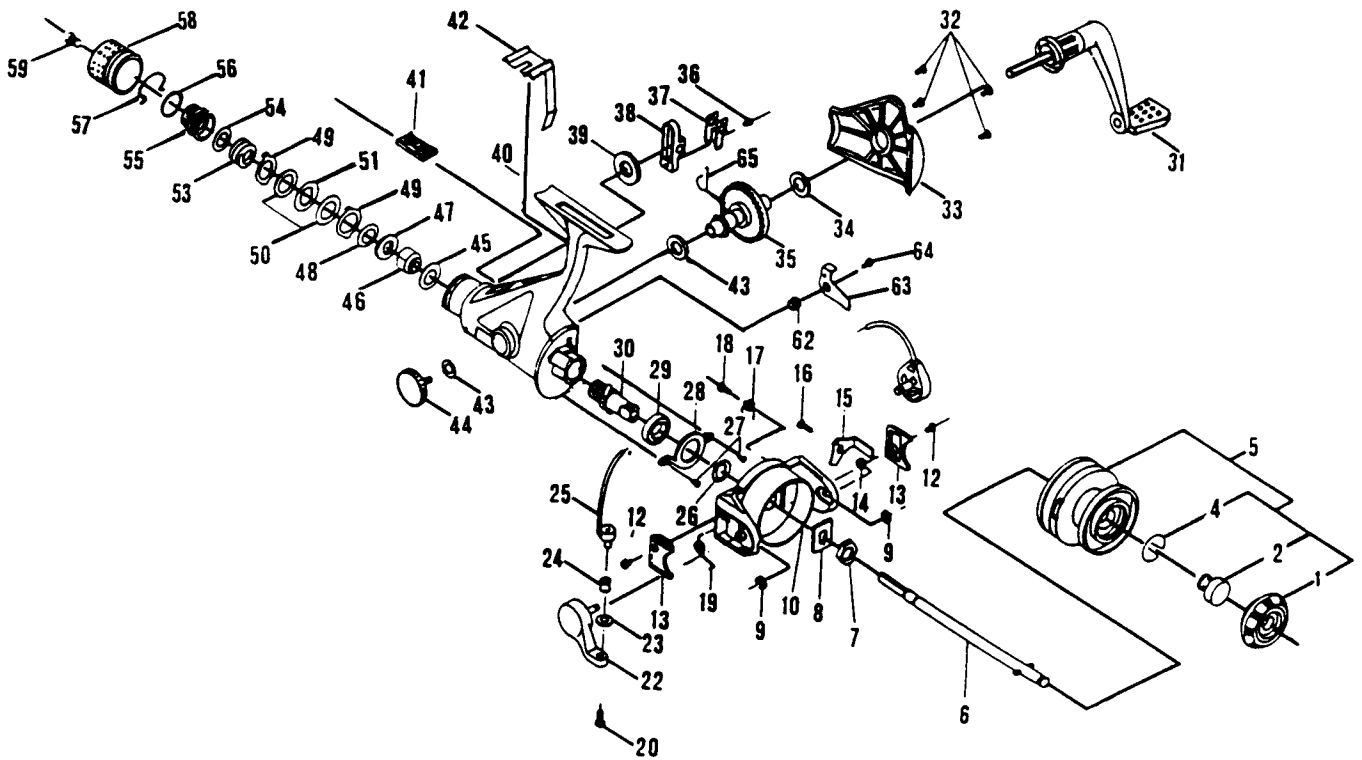

QUANTUM CS20

Key No.	Part No.	Description	Price	Key No.	Part No.	Description	Price
1	YQ032-2	Spool Cap	1.55	34	YQ157-2	Drive Gear Bushing	1.13
2	YQ402-2	Spool Release Button	1.24	35	YQ012-2	Drive Gear	3.14
4	YQ038-2	Spool Locking Spring	1.13	36	YQ081-2	Holder Screw	.62
5	YQ321-2	Spool	4.24	37	YQ059-2	Lever Wind Hold	1.13
6	YQ015-2	Main Shaft	1.70	38	YQ084-2	Lever Wind Bracket	1.24
7	YQ006-2	Pickup Housing Nut	.93	39	YQ085-2	Lever Wind Gear	1.49
8	YQ105-2	Pickup Housing Washer	1.13	40	YQ001-2	Frame	6.95
9	YQ034-2	Retaining Ring	.62	41	YQ065-2	Push Button	1.24
10	YQ009-2	Pickup Housing	7.42	42	YQ068-2	Push Button Spring	1.13
12	YQ077-2	Bracket Cover Screw	.62	43	YQ157-2	Drive Gear Bushing	1.13
13	YQ087-2	Bracket Cover	1.03	44	YQ073-2	Crank Locking Screw	1.55
14	YQ203-2	Trip Lever Washer	.93	45	YQ033-2	Front Drag Washer	.93
15	YQ115-2	Trip Lever	1.03	46	YQ027-2	Drag Stem	1.13
16	YQ078-2	Trip Lever Screw	.62	47	YQ027-2	Click Ratchet	1.13
17	YQ049-2	Trip Lever Spring	.92	48	YQ029-2	Drag Washer	.93
18	YQ079-2	Trip Spring Screw	.62	49	YQ046-2	Eared Drag Washer	1.03
19	YQ022-2	Trip Spring	.93	50	YQ031-2	Drag Washer	.93
20	YQ108-2	Line Roller Screw	1.49	51	YQ030-2	Keyed Drag Washer	.93
22	YQ007-2	Bail Bracket	1.60	53	YQ029-2	Drag Spring	.93
23	YQ017-2	Line Roller Washer	1.13	54	YQ026-2	Drag Spring Washer	.93
24	YQ004-2	Line Roller	1.70	55	YQ050-2	Drag Insert	1.55
25	YQ347-2	Bail Wire	2.68	56	YQ037-2	Wire Washer	1.03
26	YQ125-2	Pinion Washer	.62	57	YQ036-2	Wire Spring	.93
27	YQ080-2	Ball Race Retainer Screw	.62	58	YQ332-2	Drag Knob	1.49
28	YQ040-2	Ball Race Retainer	1.13	59	YQ101-2	Drag Screw	1.03
29	YQ028-2	Ball Race	3.35	62	YQ102-2	N-R Pawl Washer	1.13
30	YQ011-2	Pinion	1.44	63	YQ103-2	N-R Pawl	1.13
31	YQ318-2	Crank Arm	5.46	64	YQ104-2	N-R Pawl Screw	.52
32	YQ057-2	Cover Plate Screw	1.13	65	YQ106-2	N-R Pawl Spring	.93
33	YQ023-2	Cover Plate	6.70				